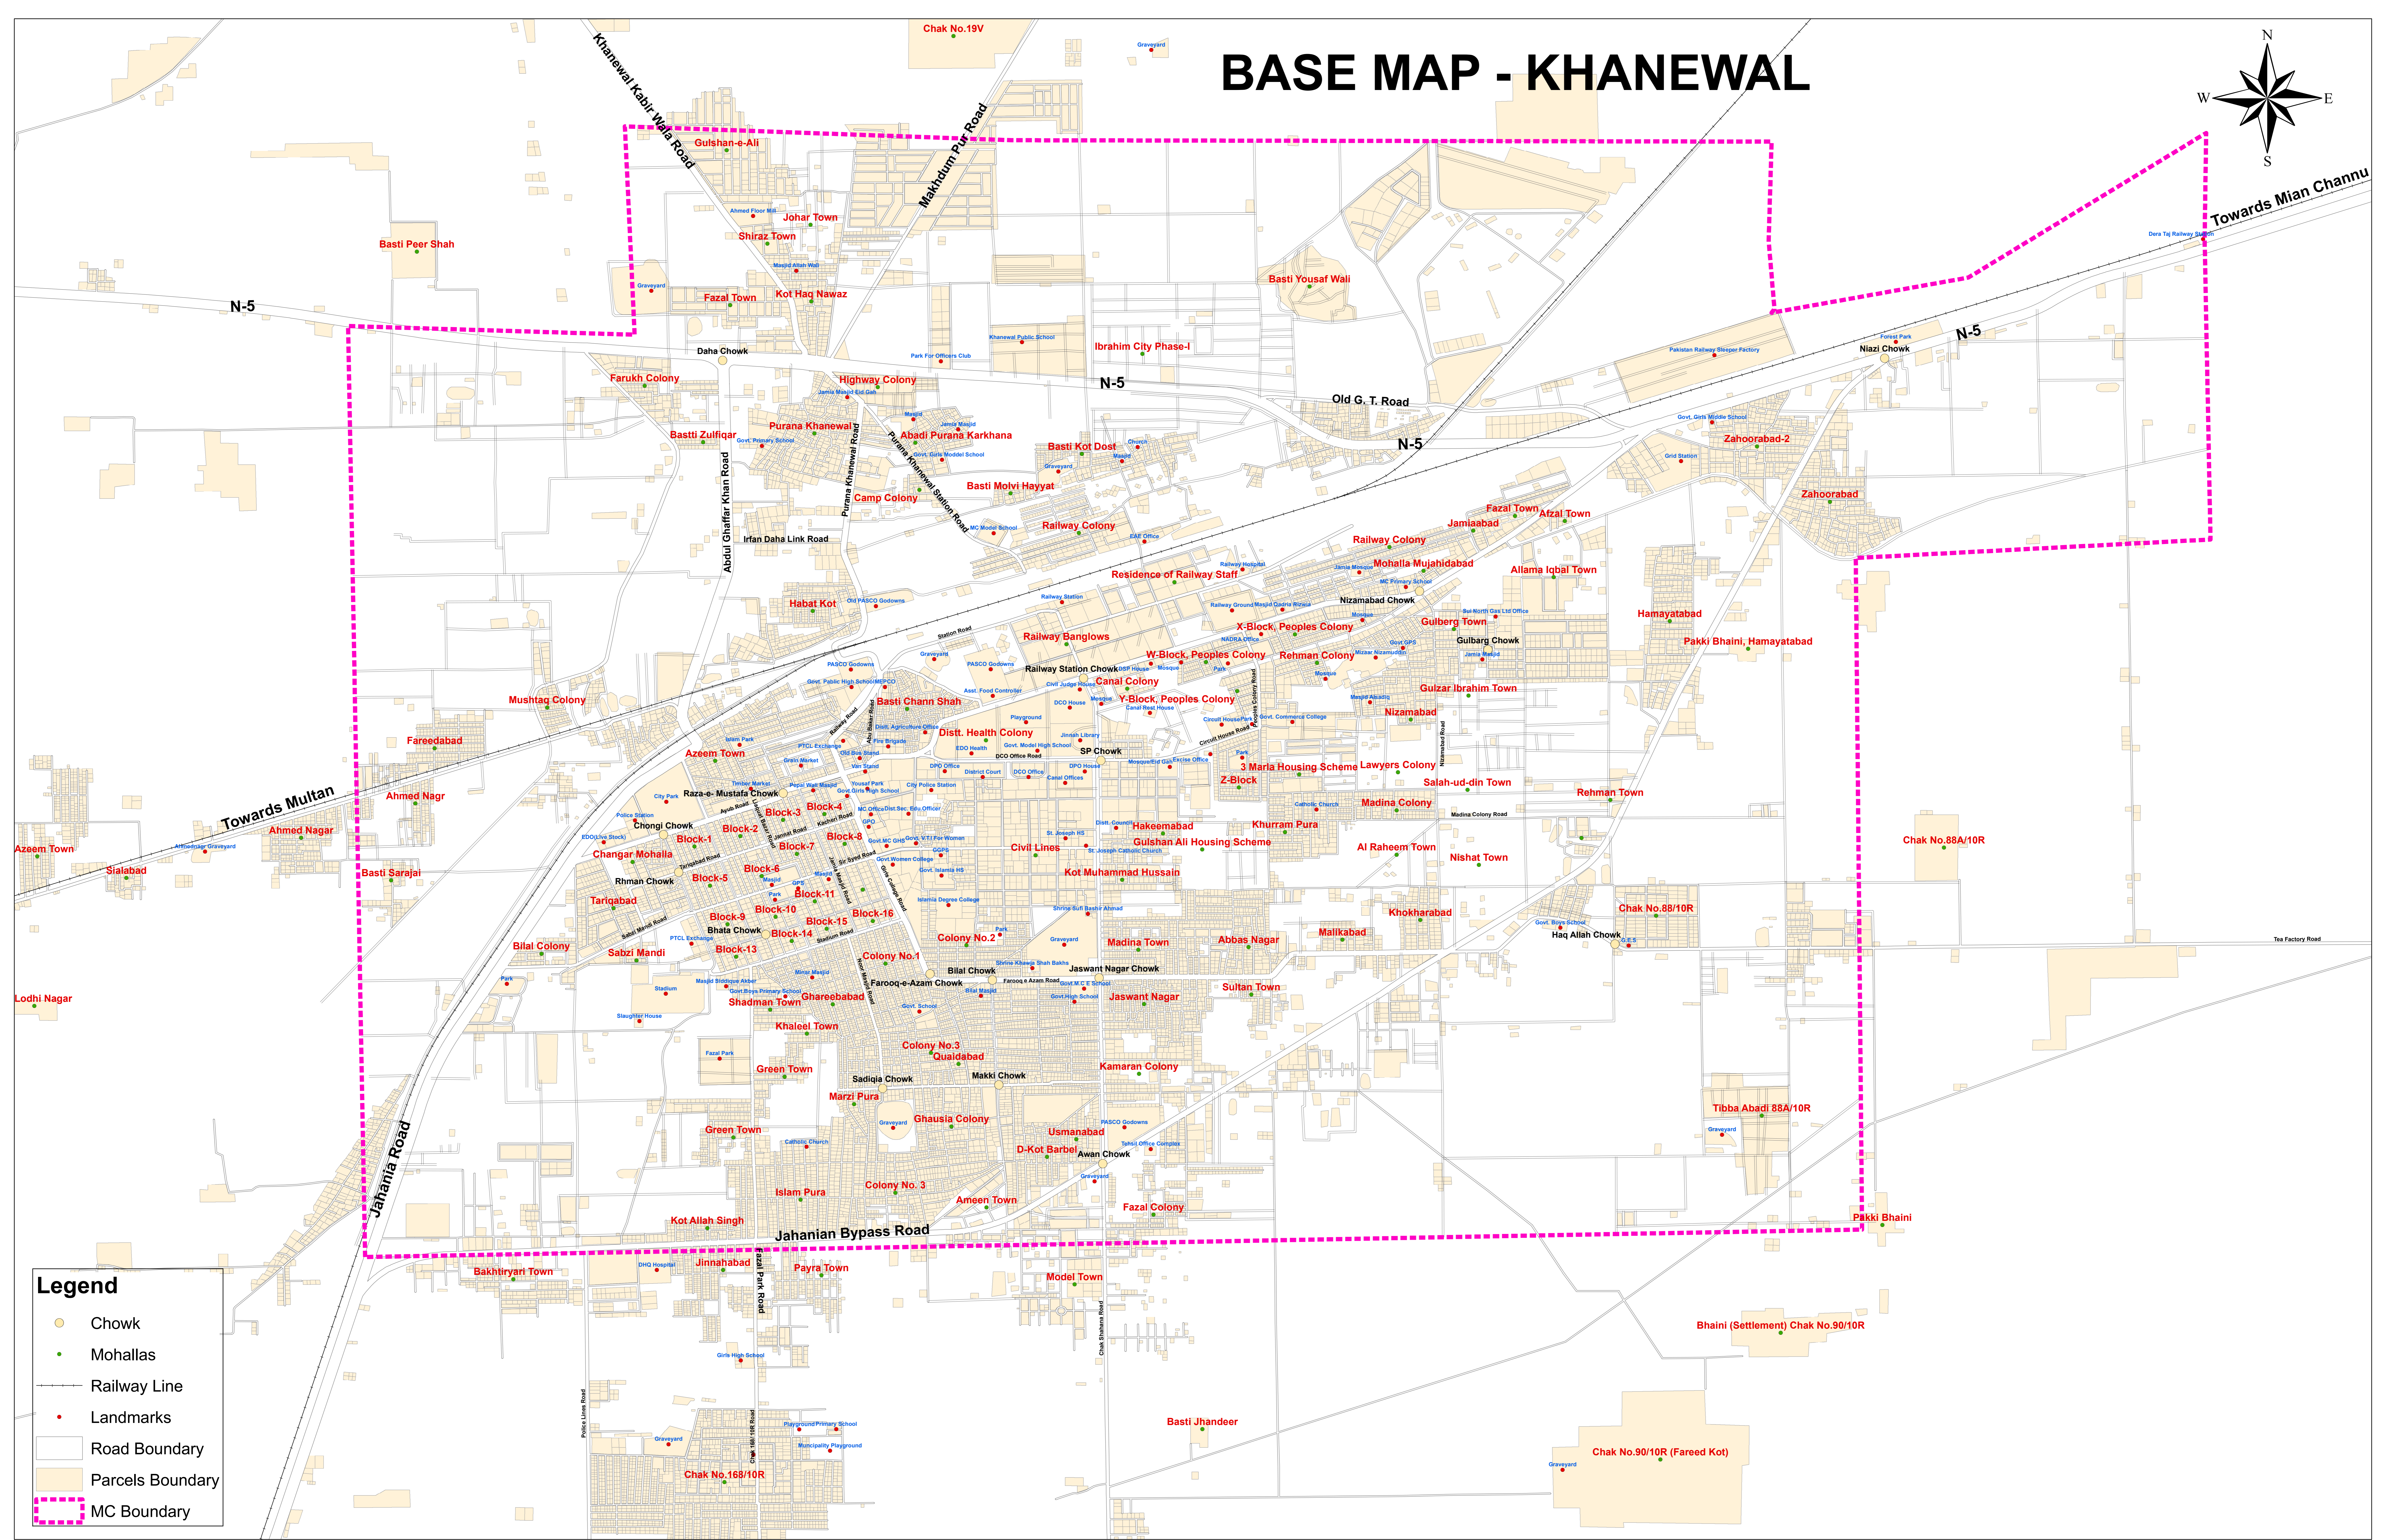

# BASE MAP - KHANEWAL

**Legend**

- Chowk
- Mohallas
- Railway Line
- Landmarks
- Road Boundary
- Parcels Boundary
- MC Boundary

**PUNJAB MUNICIPAL DEVELOPEMENT FUND COMPANY**

**PROJECT: PUNJAB CITIES PROGRAM (PCP)**

**Map Code 0502010318**  
**Map Version 1.0**

**DISCLAIMER:**  
 INFORMATION IS PROVIDED BY MC, PHED & OTHER SOURCES.

**Scale:**  
 1:9,000

**Date**  
 March 2018