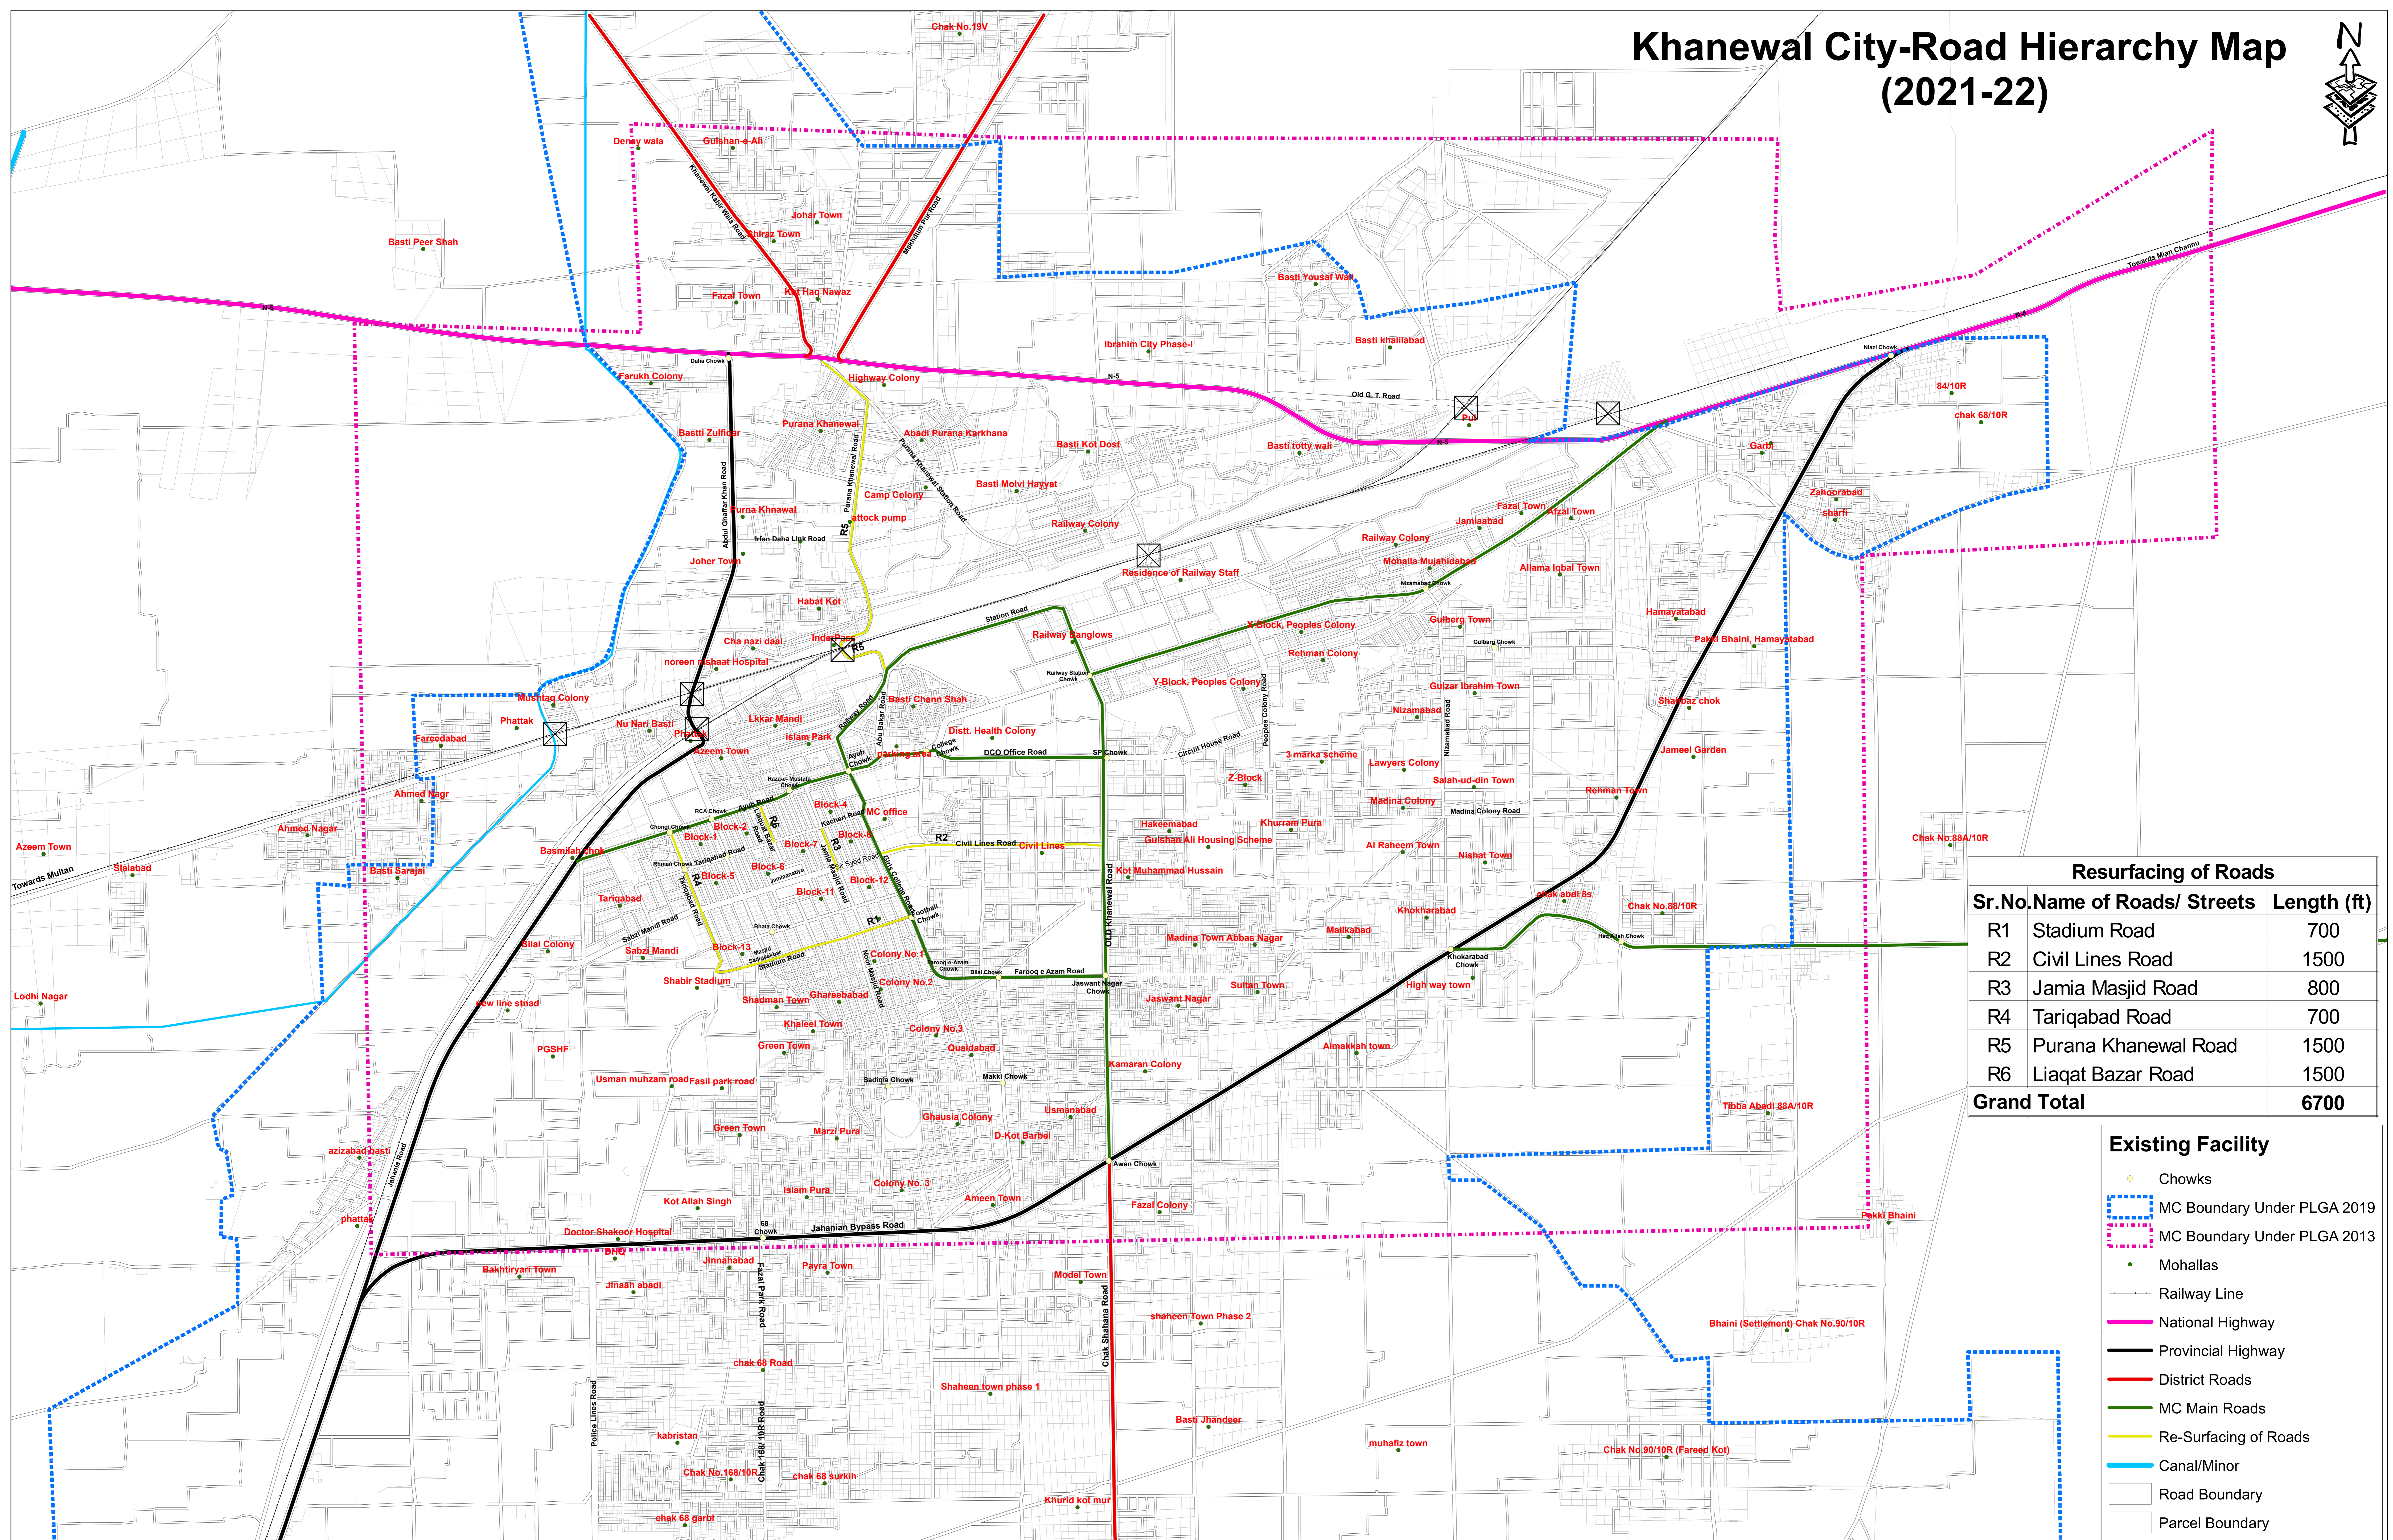

Khanewal City-Road Hierarchy Map (2021-22)

Resurfacing of Roads		
Sr.No.	Name of Roads/ Streets	Length (ft)
R1	Stadium Road	700
R2	Civil Lines Road	1500
R3	Jamia Masjid Road	800
R4	Tariqabad Road	700
R5	Purana Khanewal Road	1500
R6	Liaquat Bazar Road	1500
Grand Total		6700

Existing Facility	
	Chowks
	MC Boundary Under PLGA 2019
	MC Boundary Under PLGA 2013
	Mohallas
	Railway Line
	National Highway
	Provincial Highway
	District Roads
	MC Main Roads
	Re-Surfacing of Roads
	Canal/Minor
	Road Boundary
	Parcel Boundary

PUNJAB MUNICIPAL DEVELOPEMENT FUND COMPANY

PROJECT:
PUNJAB CITIES PROGRAM (PCP)

Map Code
 0622020122
Map Version
 1.3

DISCLAIMER:
 INFORMATION IS PROVIDED BY MC, PHED & OTHER SOURCES.

Scale:
 1:9,000

Date
 January 2022