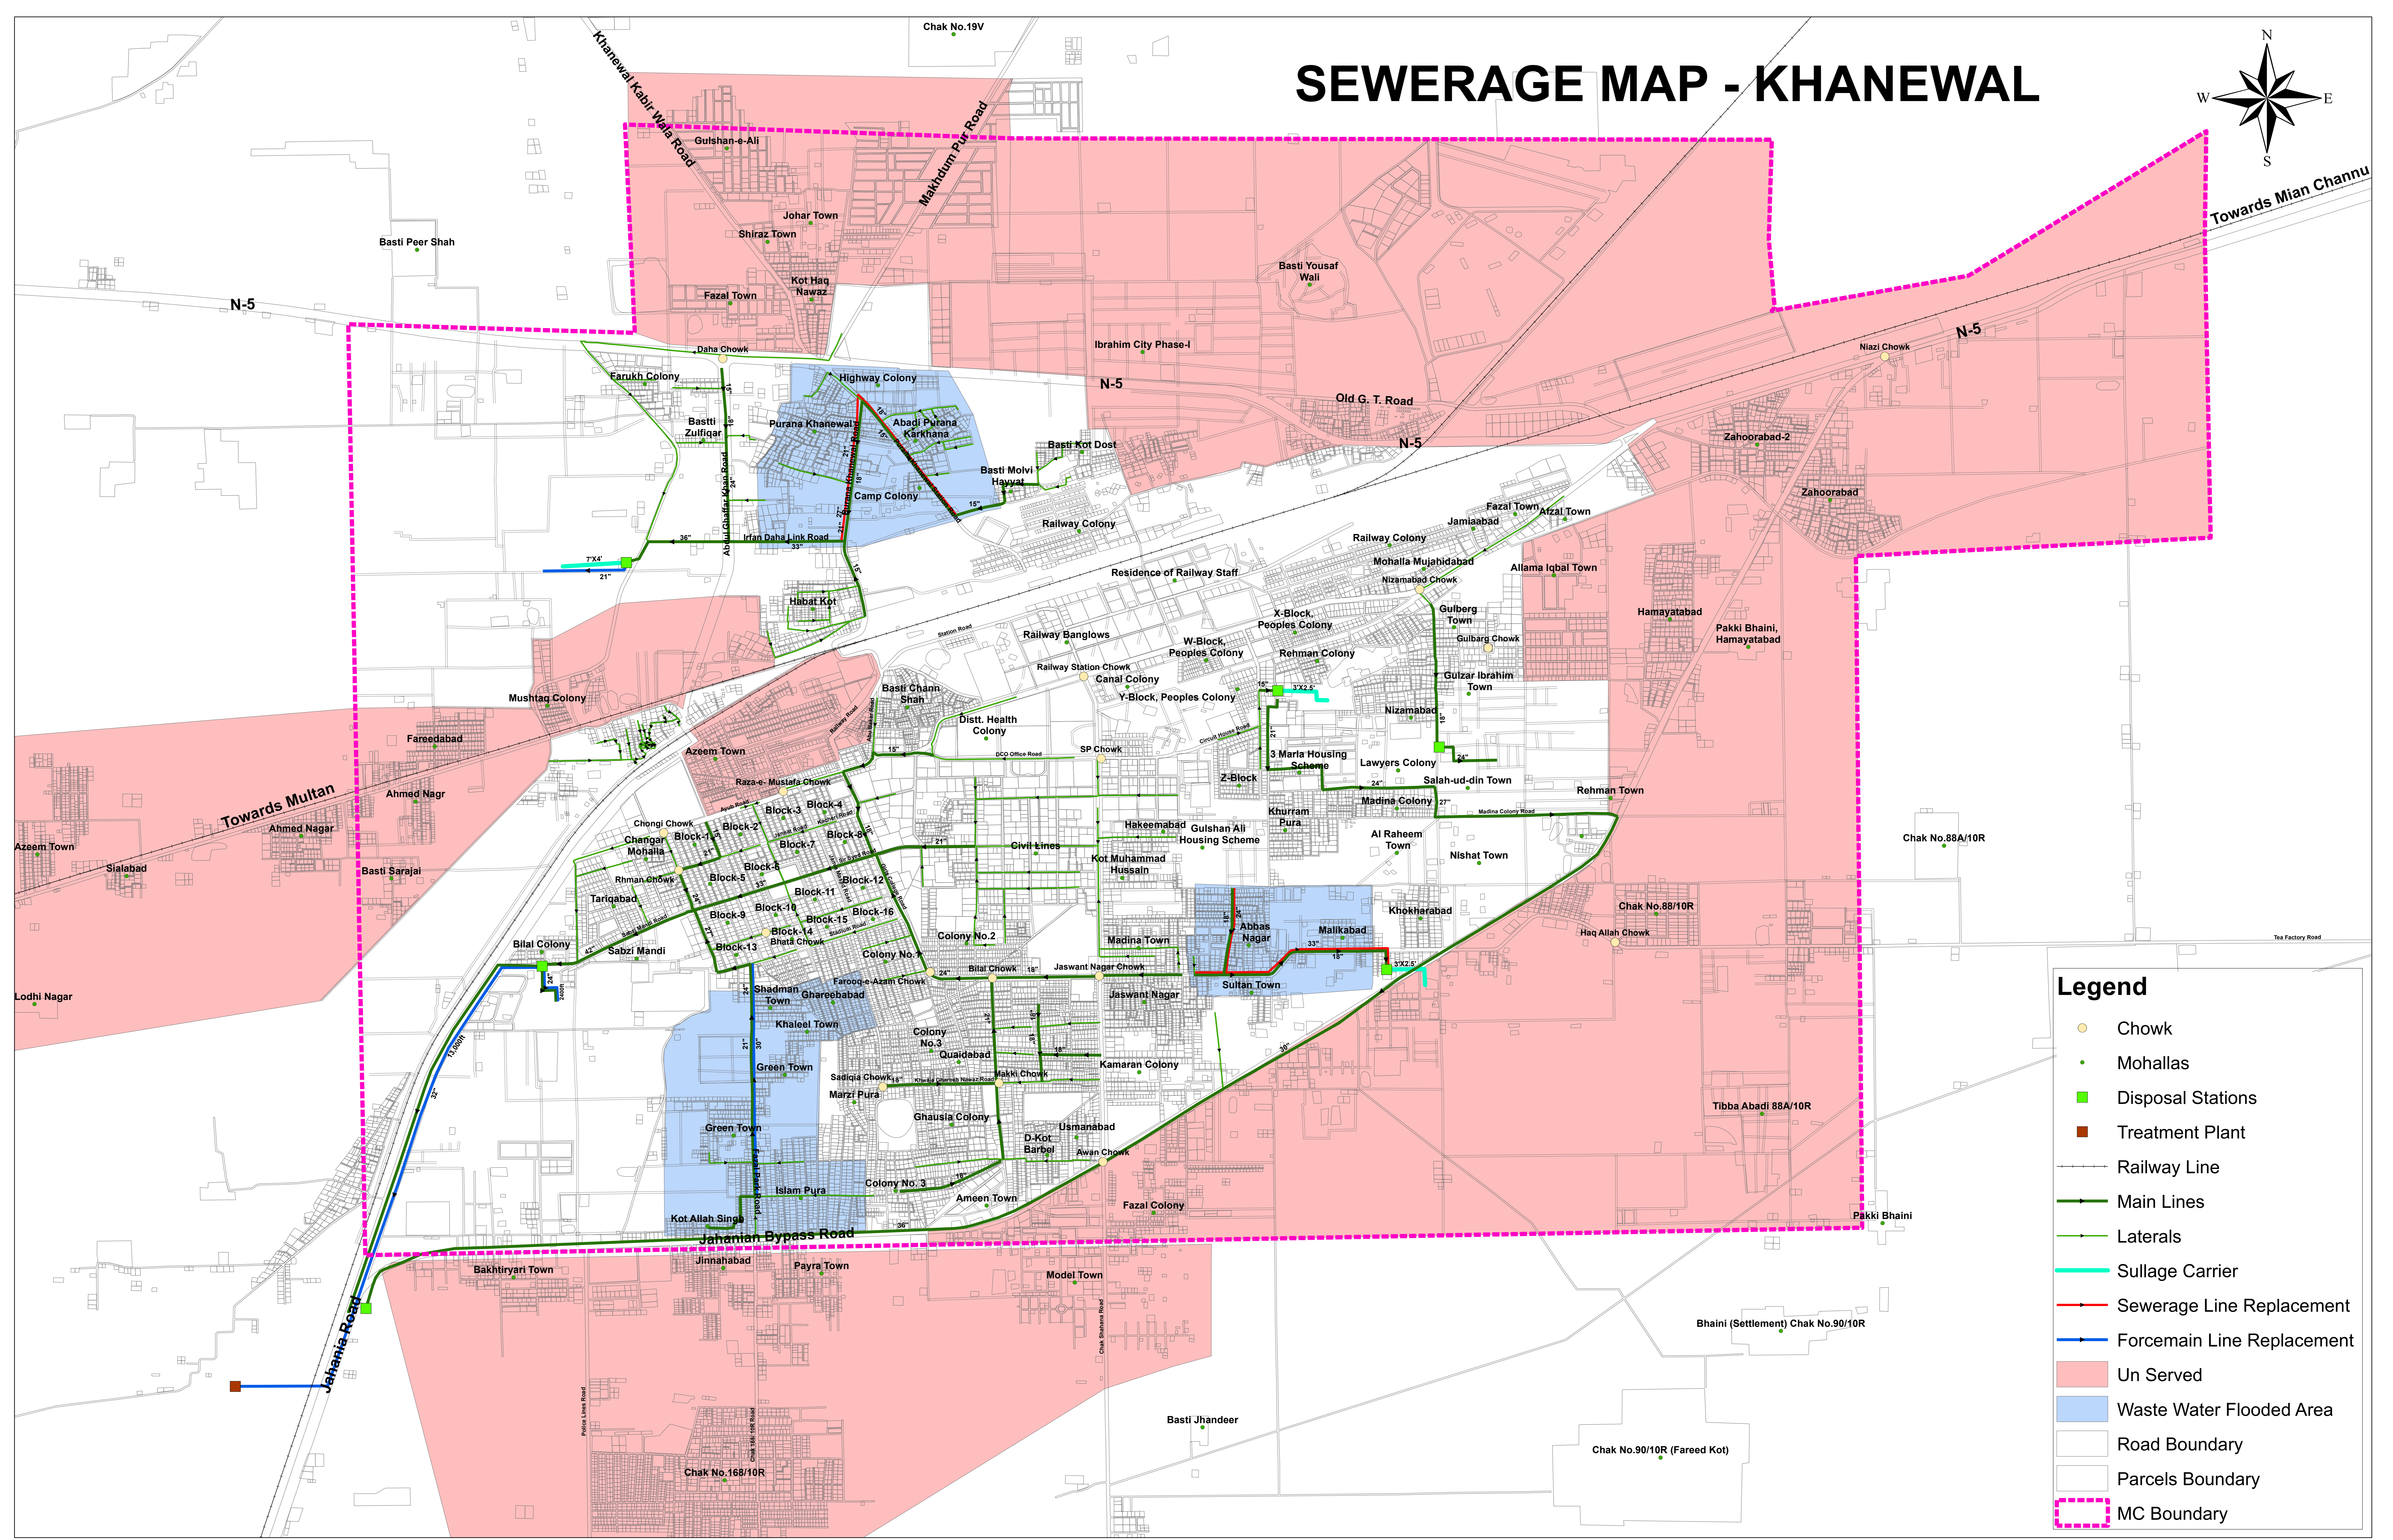

SEWERAGE MAP - KHANEWAL

Legend

- Chowk
- Mohallas
- Disposal Stations
- Treatment Plant
- Railway Line
- Main Lines
- Laterals
- Sullage Carrier
- Sewerage Line Replacement
- Forcemain Line Replacement
- Un Served
- Waste Water Flooded Area
- Road Boundary
- Parcels Boundary
- MC Boundary