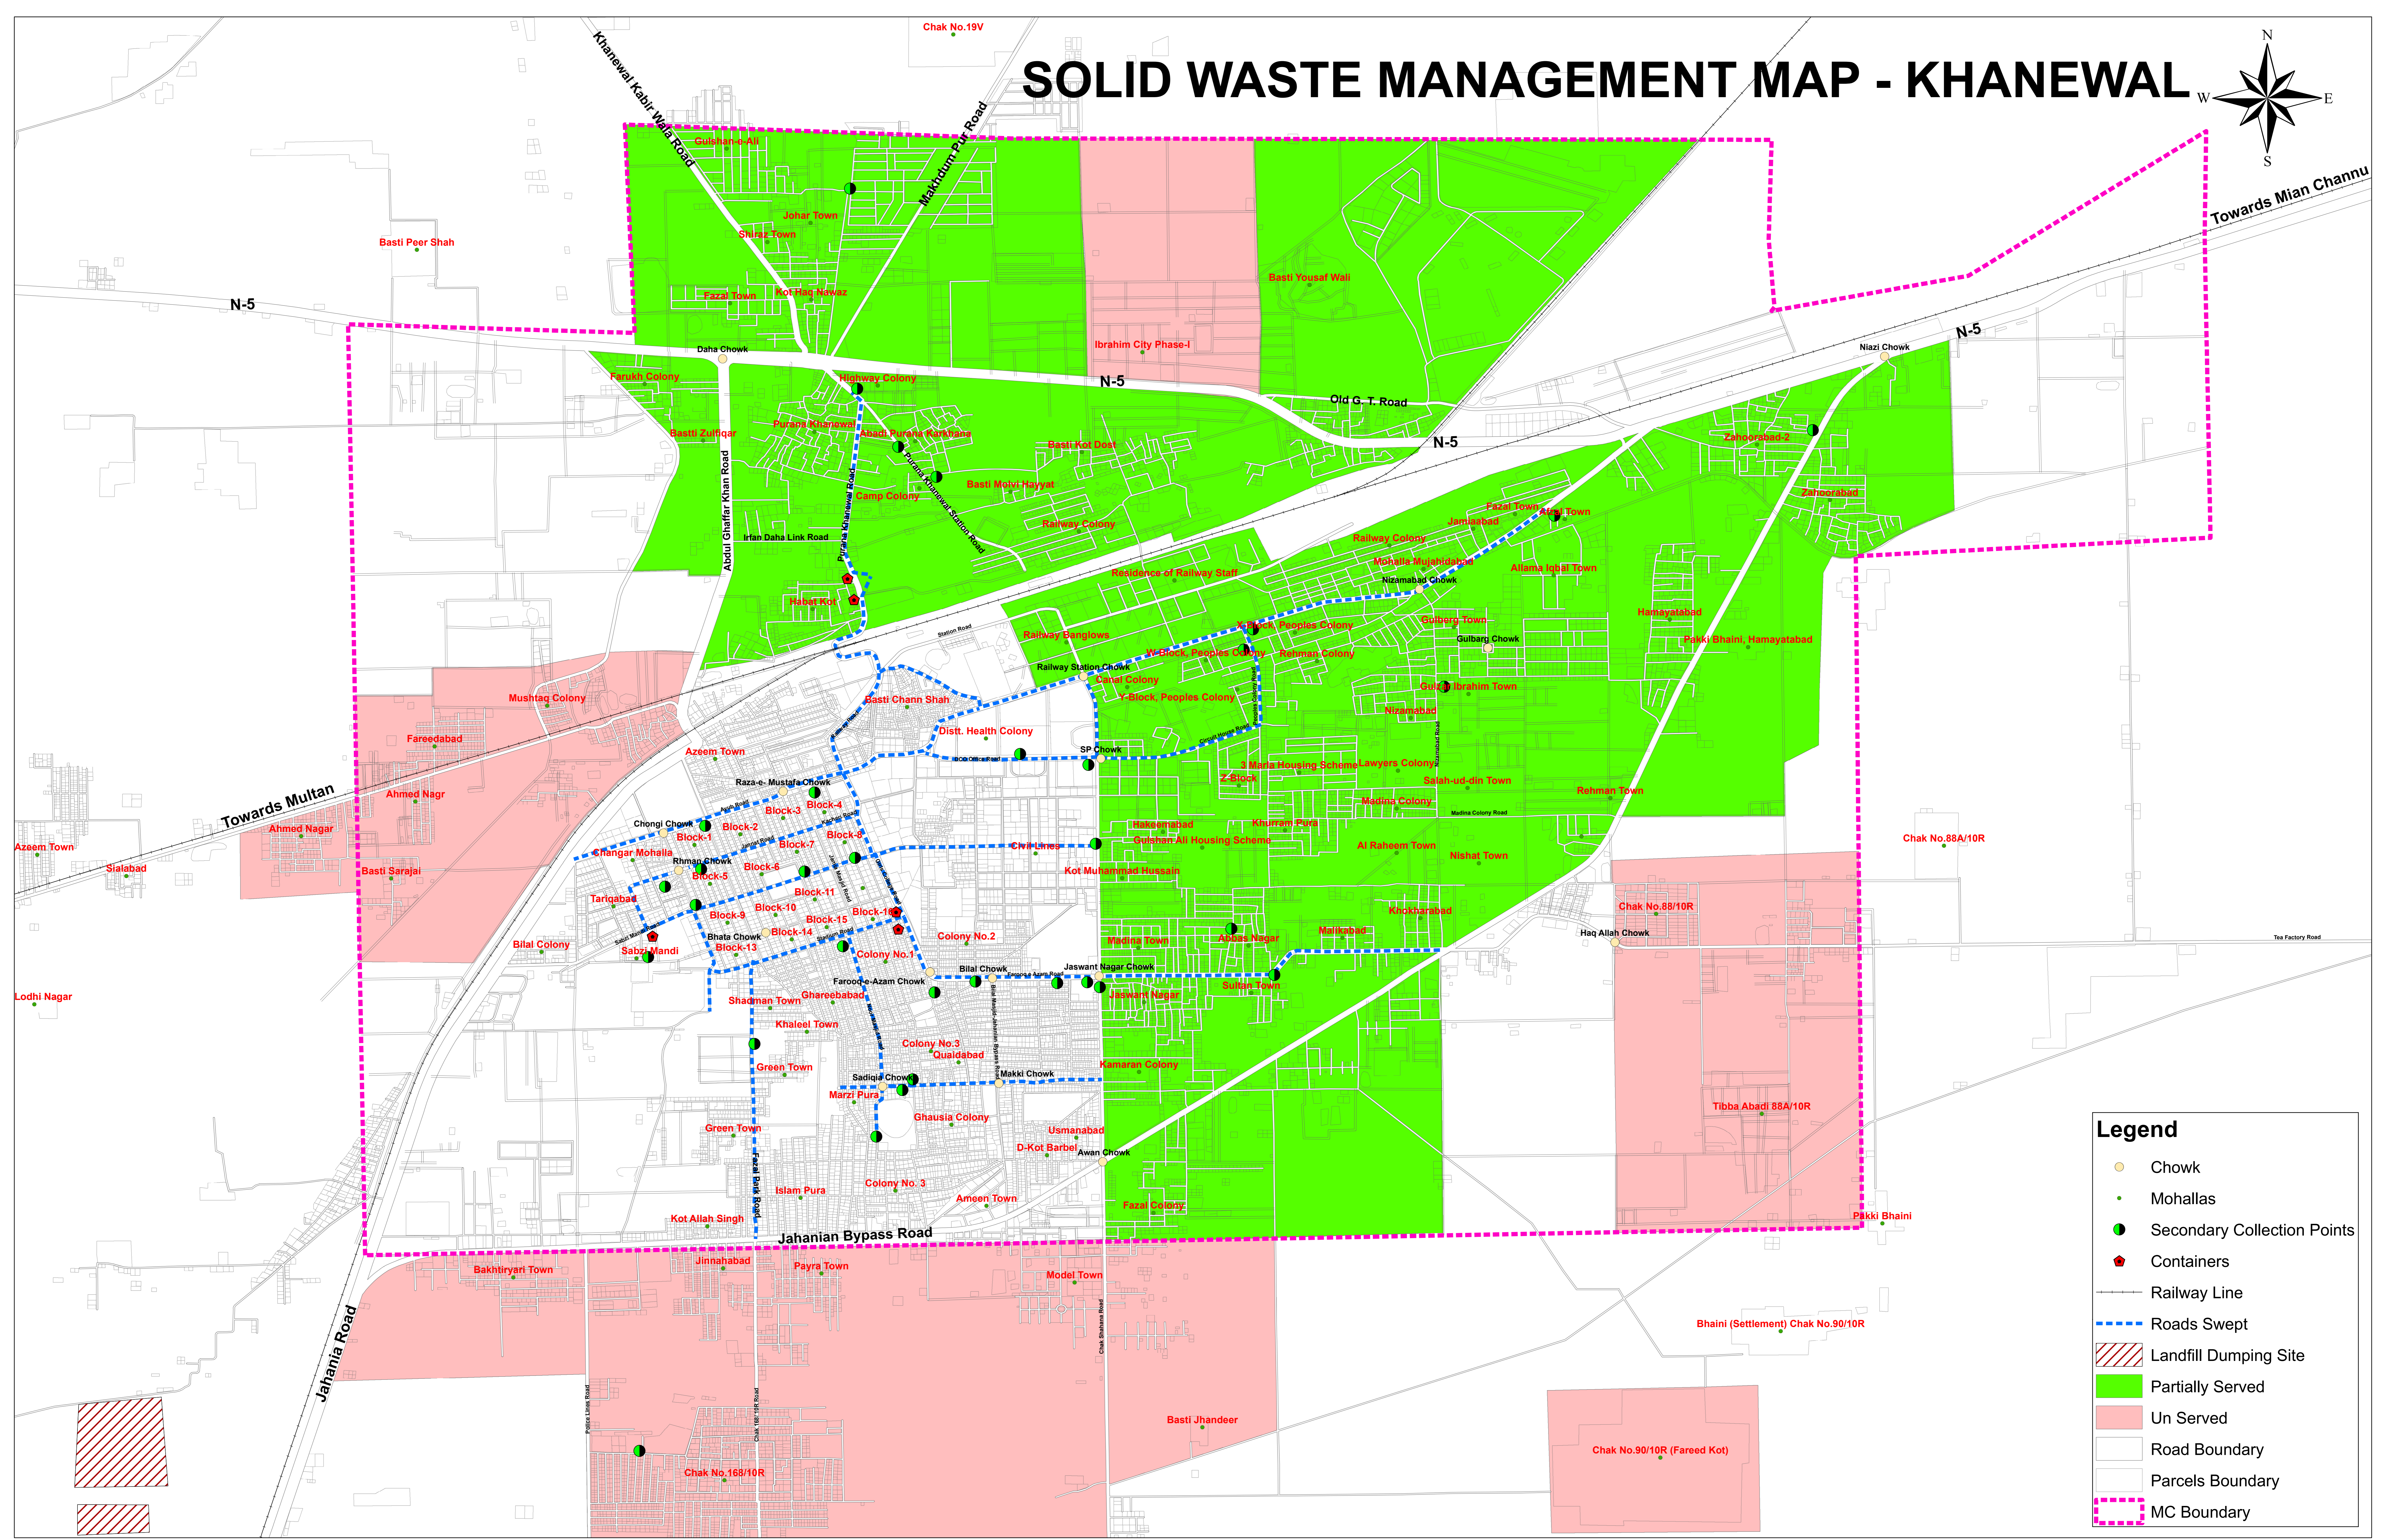

SOLID WASTE MANAGEMENT MAP - KHANEWAL

Legend

- Chowk
- Mohallas
- Secondary Collection Points
- Containers
- Railway Line
- Roads Swept
- Landfill Dumping Site
- Partially Served
- Un Served
- Road Boundary
- Parcels Boundary
- MC Boundary

PUNJAB MUNICIPAL DEVELOPEMENT FUND COMPANY

PROJECT: PUNJAB CITIES PROGRAM (PCP)

Map Code 0502050318
Map Version 1.0

DISCLAIMER:
 INFORMATION IS PROVIDED BY MC, PHED & OTHER SOURCES.

Scale:
 1:9,000

Date
 March 2018