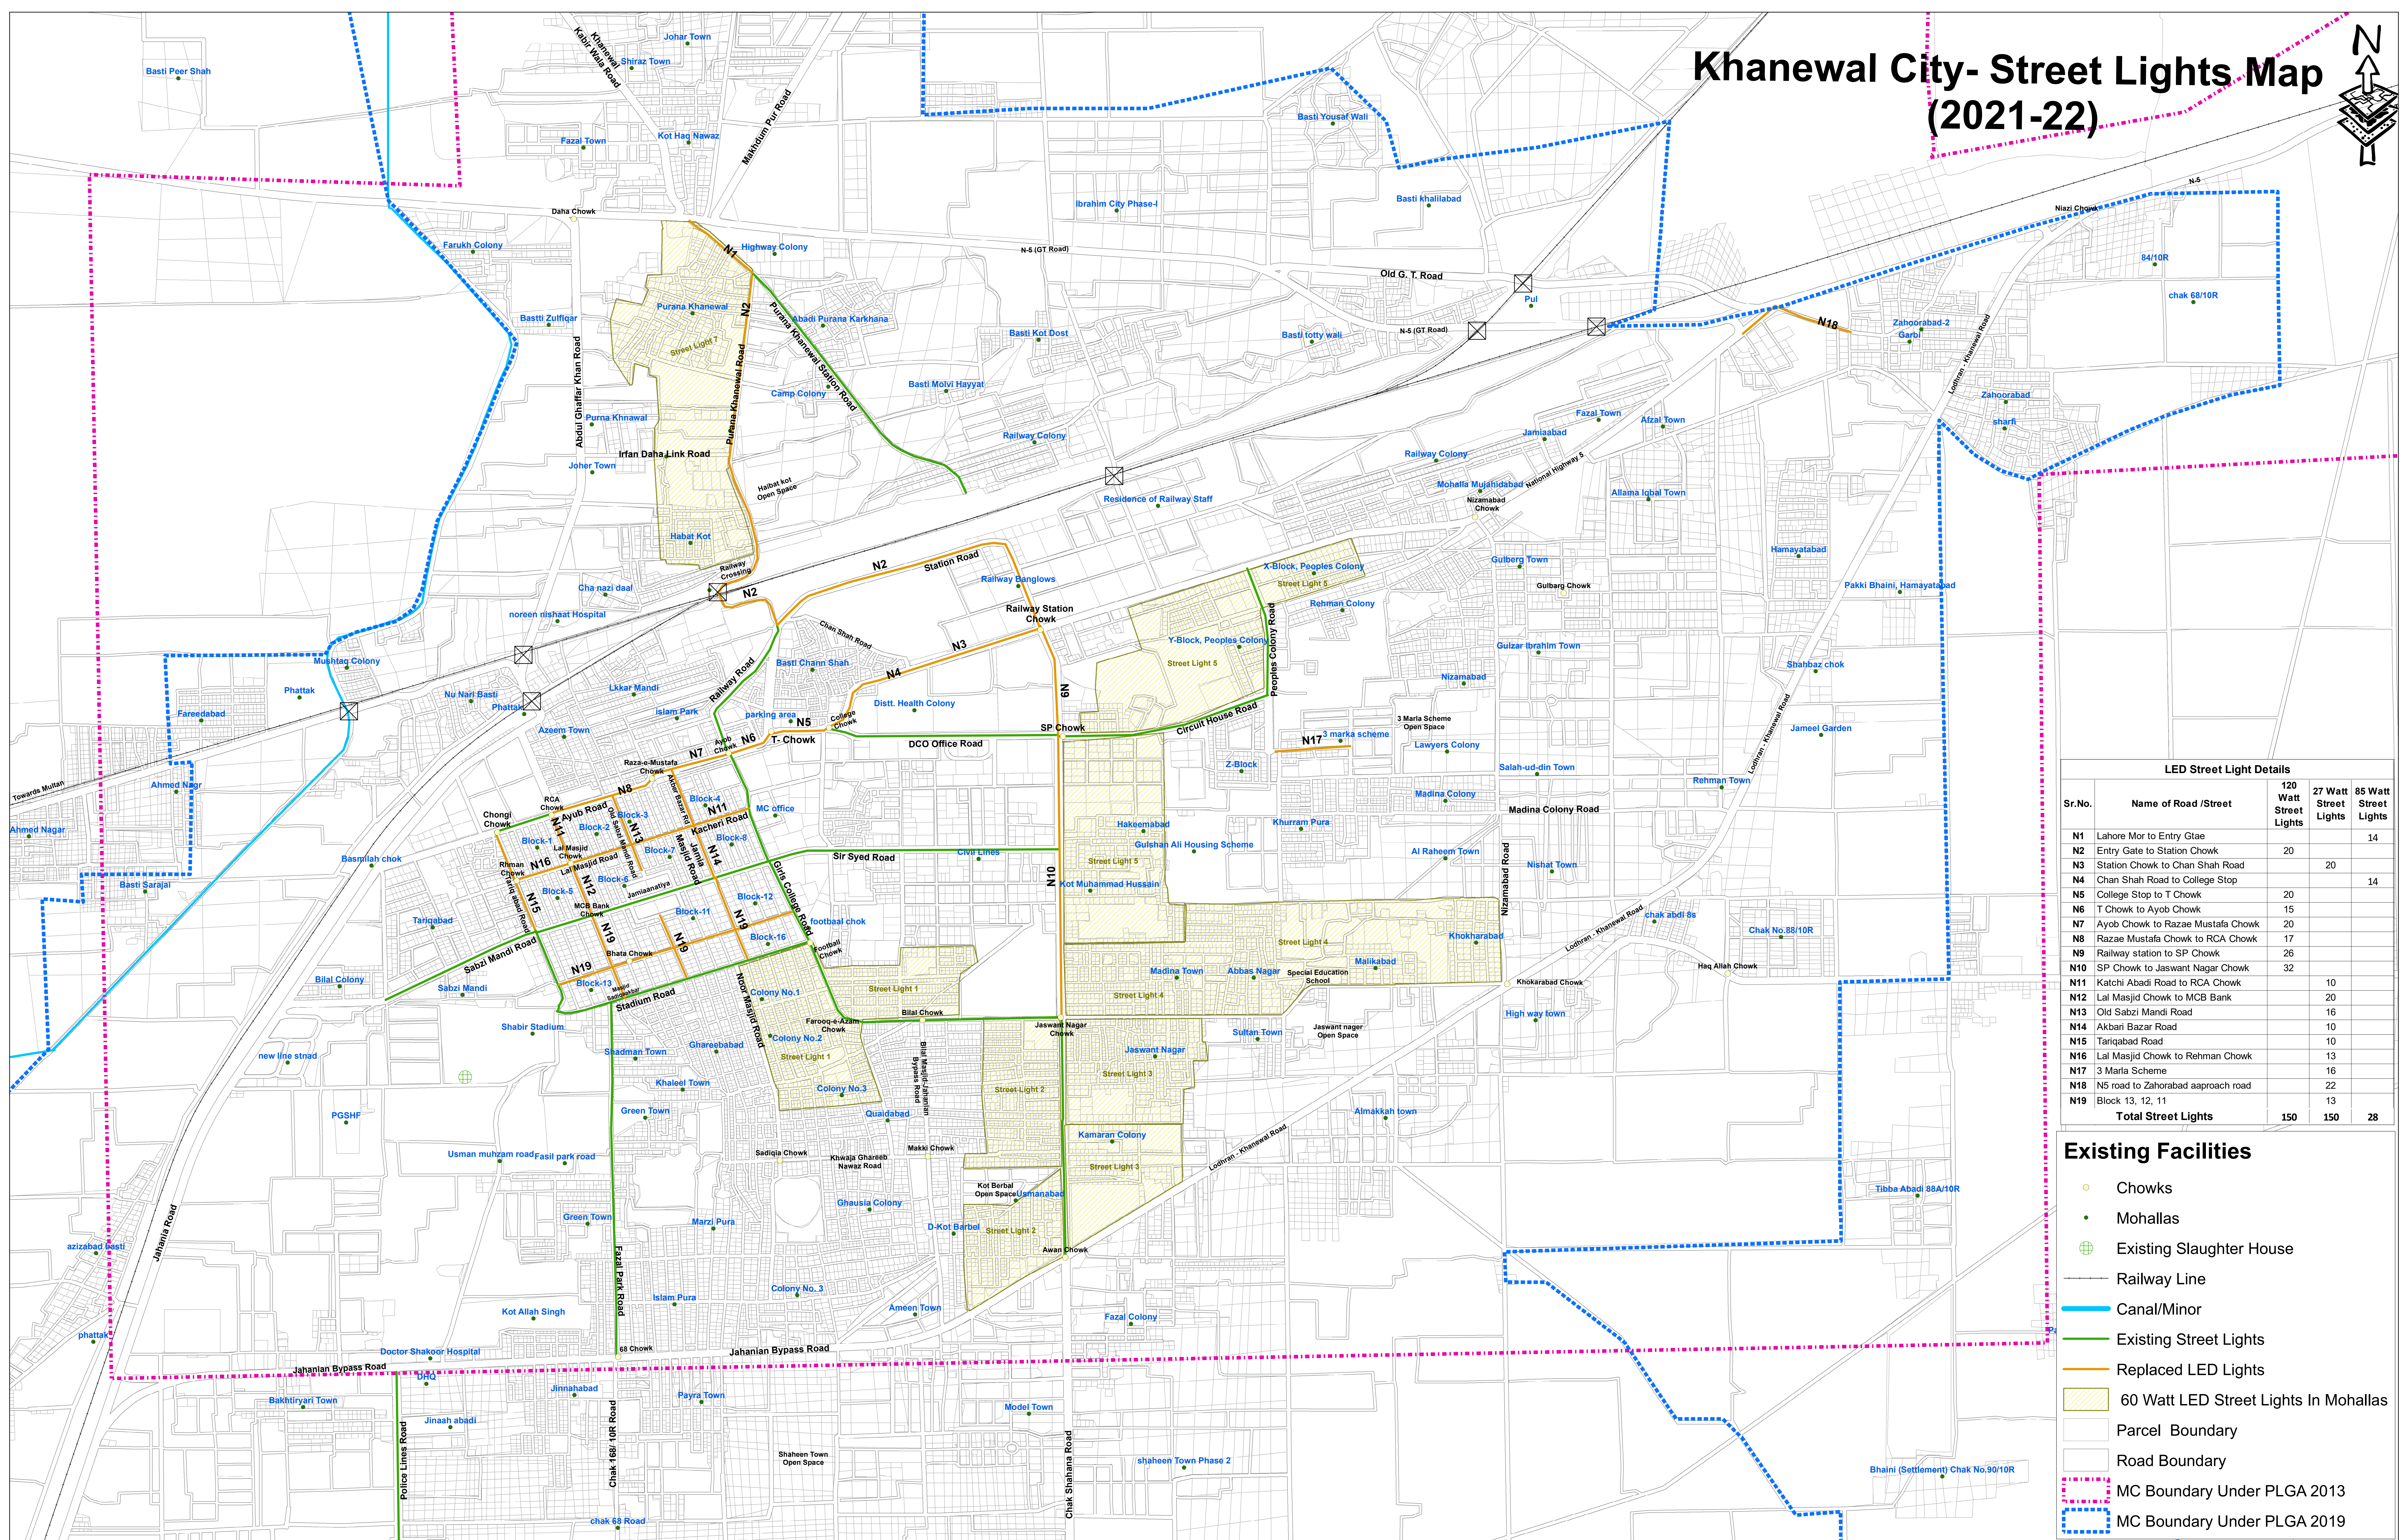

# Khanewal City- Street Lights Map (2021-22)

LED Street Light Details			
Sr.No.	Name of Road /Street	120 Watt Street Lights	27 Watt Street Lights
N1	Lahore Mor to Entry Glae		14
N2	Entry Gate to Station Chowk	20	
N3	Station Chowk to Chan Shah Road		20
N4	Chan Shah Road to College Stop		14
N5	College Stop to T Chowk	20	
N6	T Chowk to Ayob Chowk	15	
N7	Ayob Chowk to Razae Mustafa Chowk	20	
N8	Razae Mustafa Chowk to RCA Chowk	17	
N9	Railway station to SP Chowk	26	
N10	SP Chowk to Jaswant Nagar Chowk	32	
N11	Katchi Abadi Road to RCA Chowk		10
N12	Lal Masjid Chowk to MCB Bank		20
N13	Old Sabzi Mandi Road		16
N14	Akbar Bazar Road		10
N15	Tariqabad Road		10
N16	Lal Masjid Chowk to Rehman Chowk		13
N17	3 Marfa Scheme		16
N18	N5 road to Zahorabad approach road		22
N19	Block 13, 12, 11		13
<b>Total Street Lights</b>		<b>150</b>	<b>150</b>

- Existing Facilities**
- Chowks
  - Mohallas
  - ⊕ Existing Slaughter House
  - Railway Line
  - Canal/Minor
  - Existing Street Lights
  - Replaced LED Lights
  - 60 Watt LED Street Lights In Mohallas
  - Parcel Boundary
  - Road Boundary
  - MC Boundary Under PLGA 2013
  - MC Boundary Under PLGA 2019