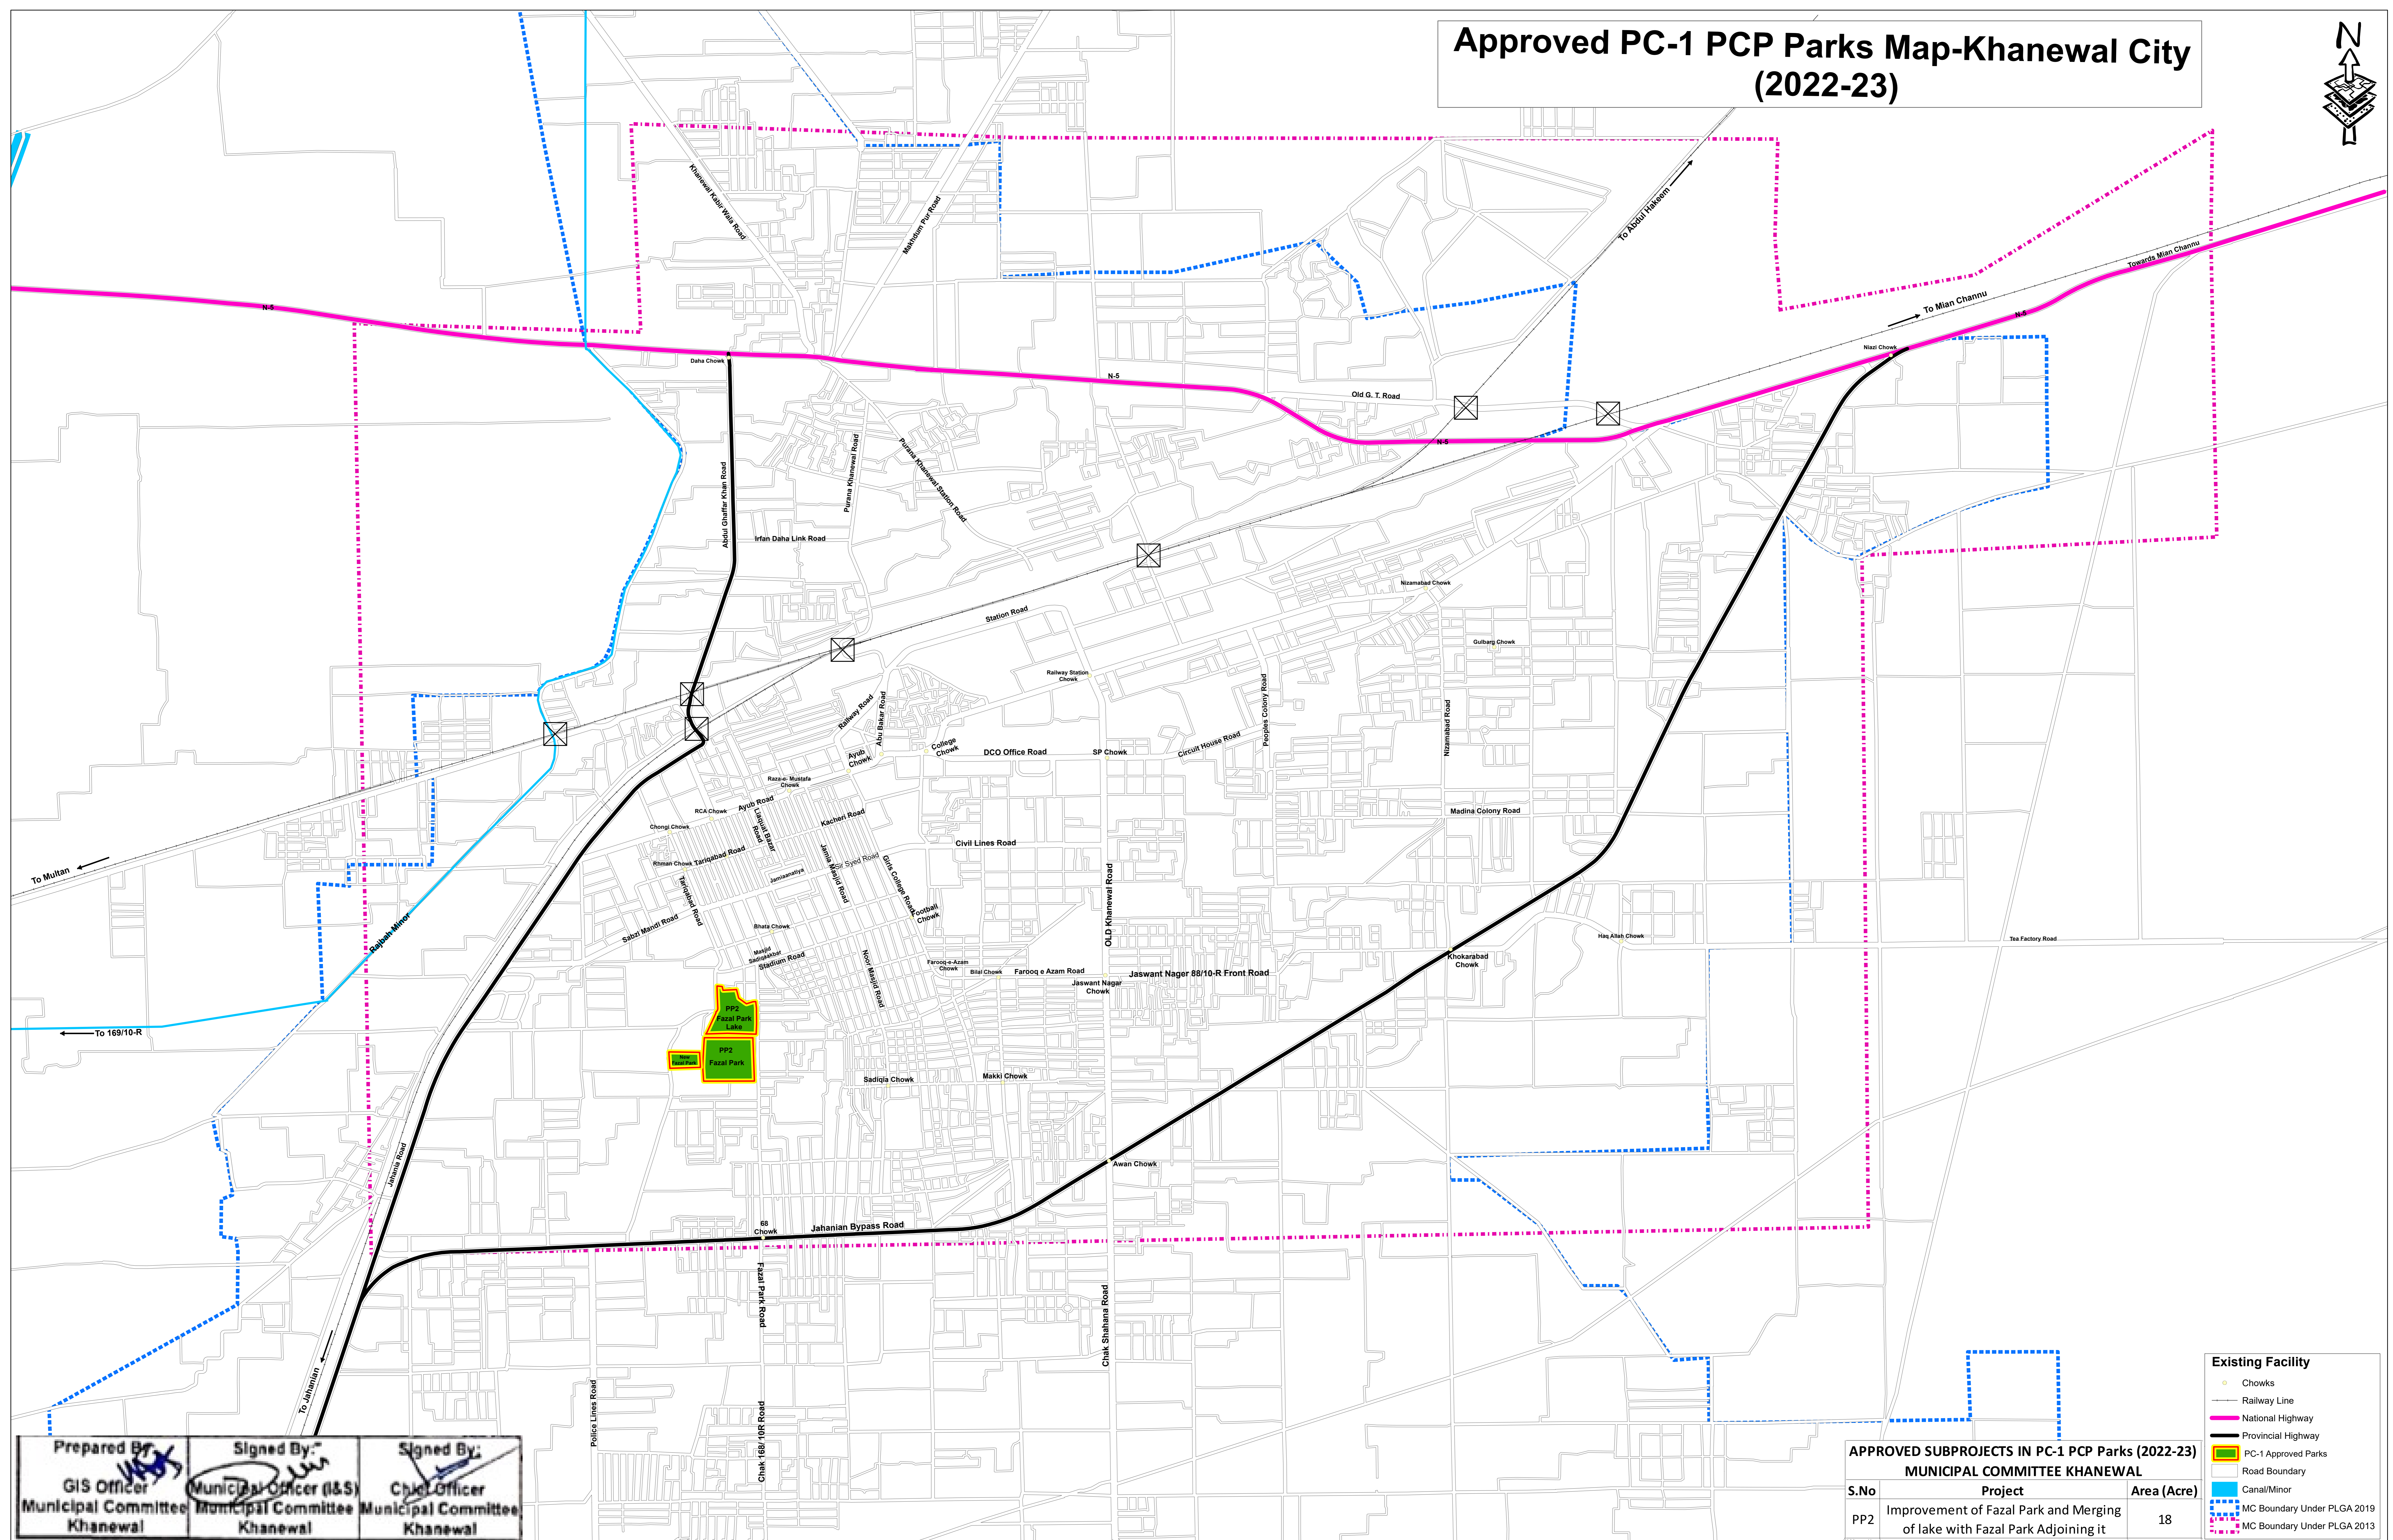

Approved PC-1 PCP Parks Map-Khanewal City (2022-23)

Prepared By: GIS Officer Municipal Committee Khanewal	Signed By: Municipal Officer (I&S) Municipal Committee Khanewal	Signed By: Chief Officer Municipal Committee Khanewal
--	--	--

APPROVED SUBPROJECTS IN PC-1 PCP Parks (2022-23) MUNICIPAL COMMITTEE KHANEWAL		
S.No	Project	Area (Acre)
PP2	Improvement of Fazal Park and Merging of lake with Fazal Park Adjoining it	18

- Existing Facility**
- Chowks
 - Railway Line
 - National Highway
 - Provincial Highway
 - PC-1 Approved Parks
 - Road Boundary
 - Canal/Minor
 - MC Boundary Under PLGA 2019
 - MC Boundary Under PLGA 2013

PUNJAB MUNICIPAL DEVELOPEMENT FUND COMPANY

PROJECT:
PUNJAB CITIES PROGRAM (PCP)

Map Code
0622020223
Map Version
1.0

DISCLAIMER:
INFORMATION IS PROVIDED BY MC, PHED & OTHER SOURCES.

Scale:
1:9,000

Date
February 2023