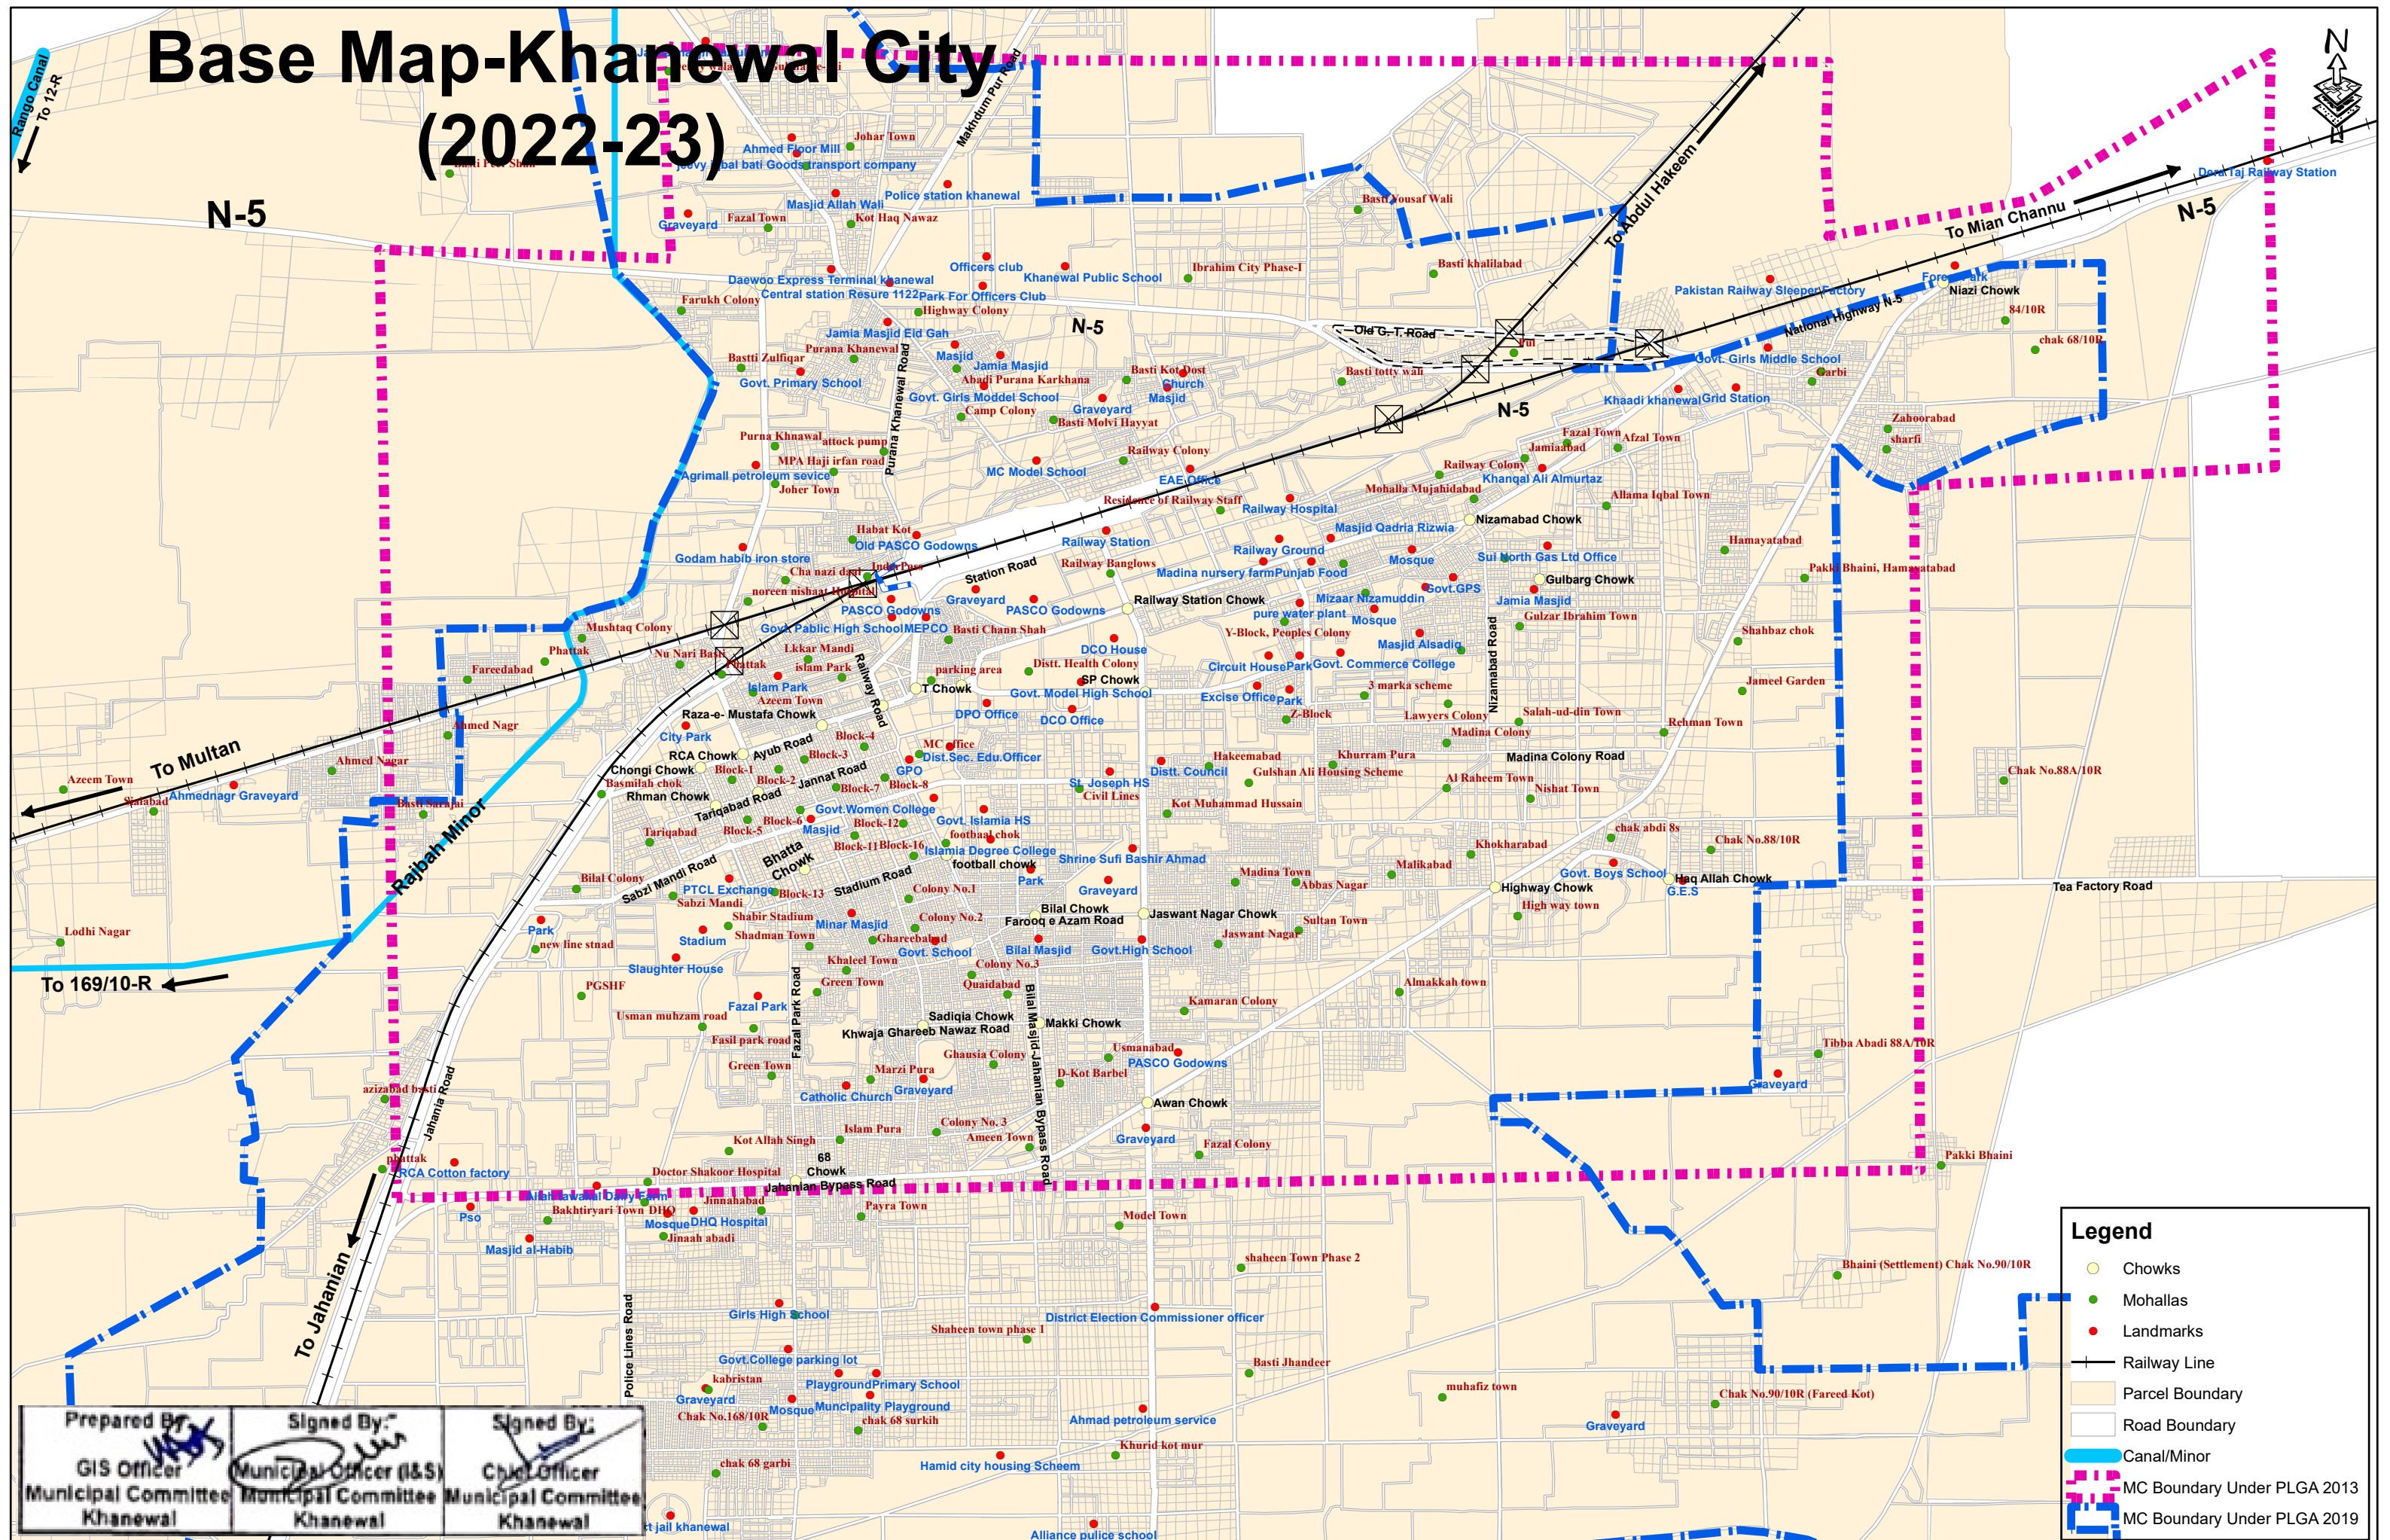

Base Map-Khanewal City (2022-23)

Prepared By: GIS Officer, Municipal Committee Khanewal
 Signed By: Municipal Officer (I&S), Municipal Committee Khanewal
 Signed By: Chief Officer, Municipal Committee Khanewal

Legend

- Chowks
- Mohallas
- Landmarks
- Railway Line
- Parcel Boundary
- Road Boundary
- Canal/Minor
- MC Boundary Under PLGA 2013
- MC Boundary Under PLGA 2019

PUNJAB MUNICIPAL DEVELOPMENT FUND COMPANY

PROJECT:
PUNJAB CITIES PROGRAM (PCP)

Map Code
 0622010223
Map Version
 1.4

DISCLAIMER:
 INFORMATION IS PROVIDED BY MC, PHED & OTHER SOURCES.

Scale:
 1:25,002

Date
 February 2023