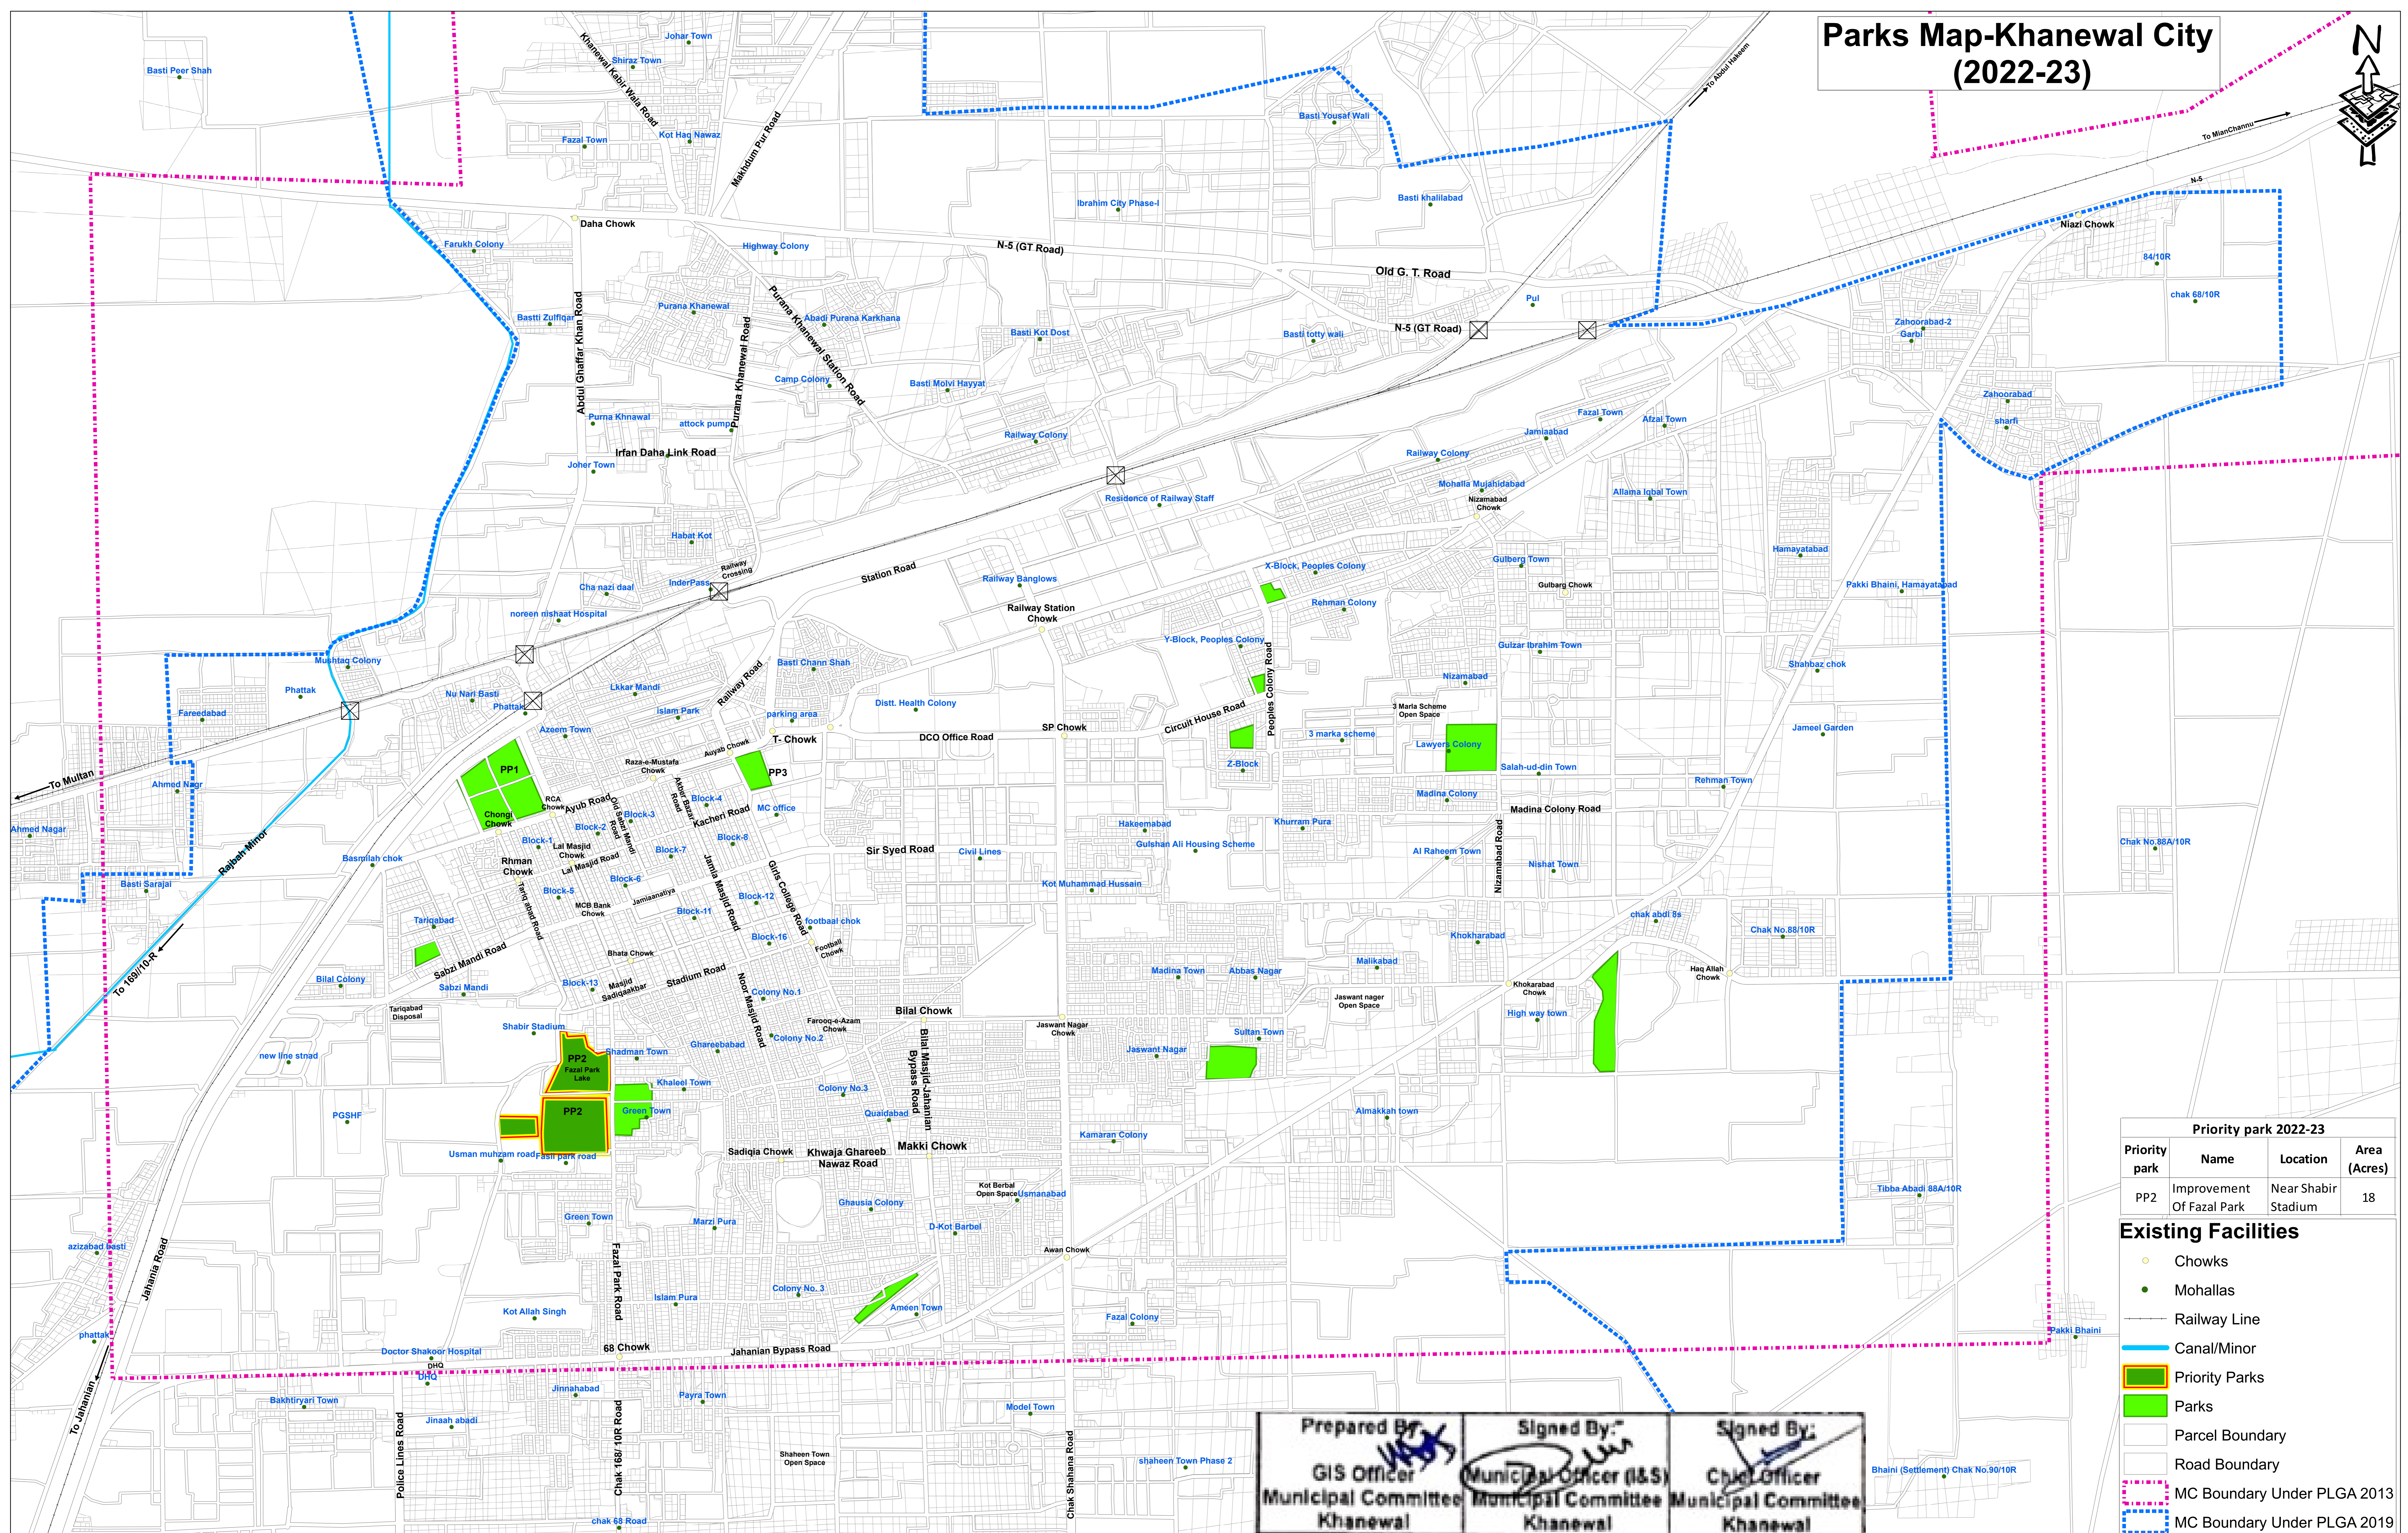

Parks Map-Khanewal City (2022-23)

Priority park 2022-23			
Priority park	Name	Location	Area (Acres)
PP2	Improvement Of Fazal Park	Near Shabir Stadium	18

- Existing Facilities**
- Chowks
 - Mohallas
 - Railway Line
 - Canal/Minor
 - Priority Parks
 - Parks
 - Parcel Boundary
 - Road Boundary
 - MC Boundary Under PLGA 2013
 - MC Boundary Under PLGA 2019

Prepared By: GIS Officer, Municipal Committee Khanewal

Signed By: Municipal Officer (I&S), Municipal Committee Khanewal

Signed By: Chief Officer, Municipal Committee Khanewal