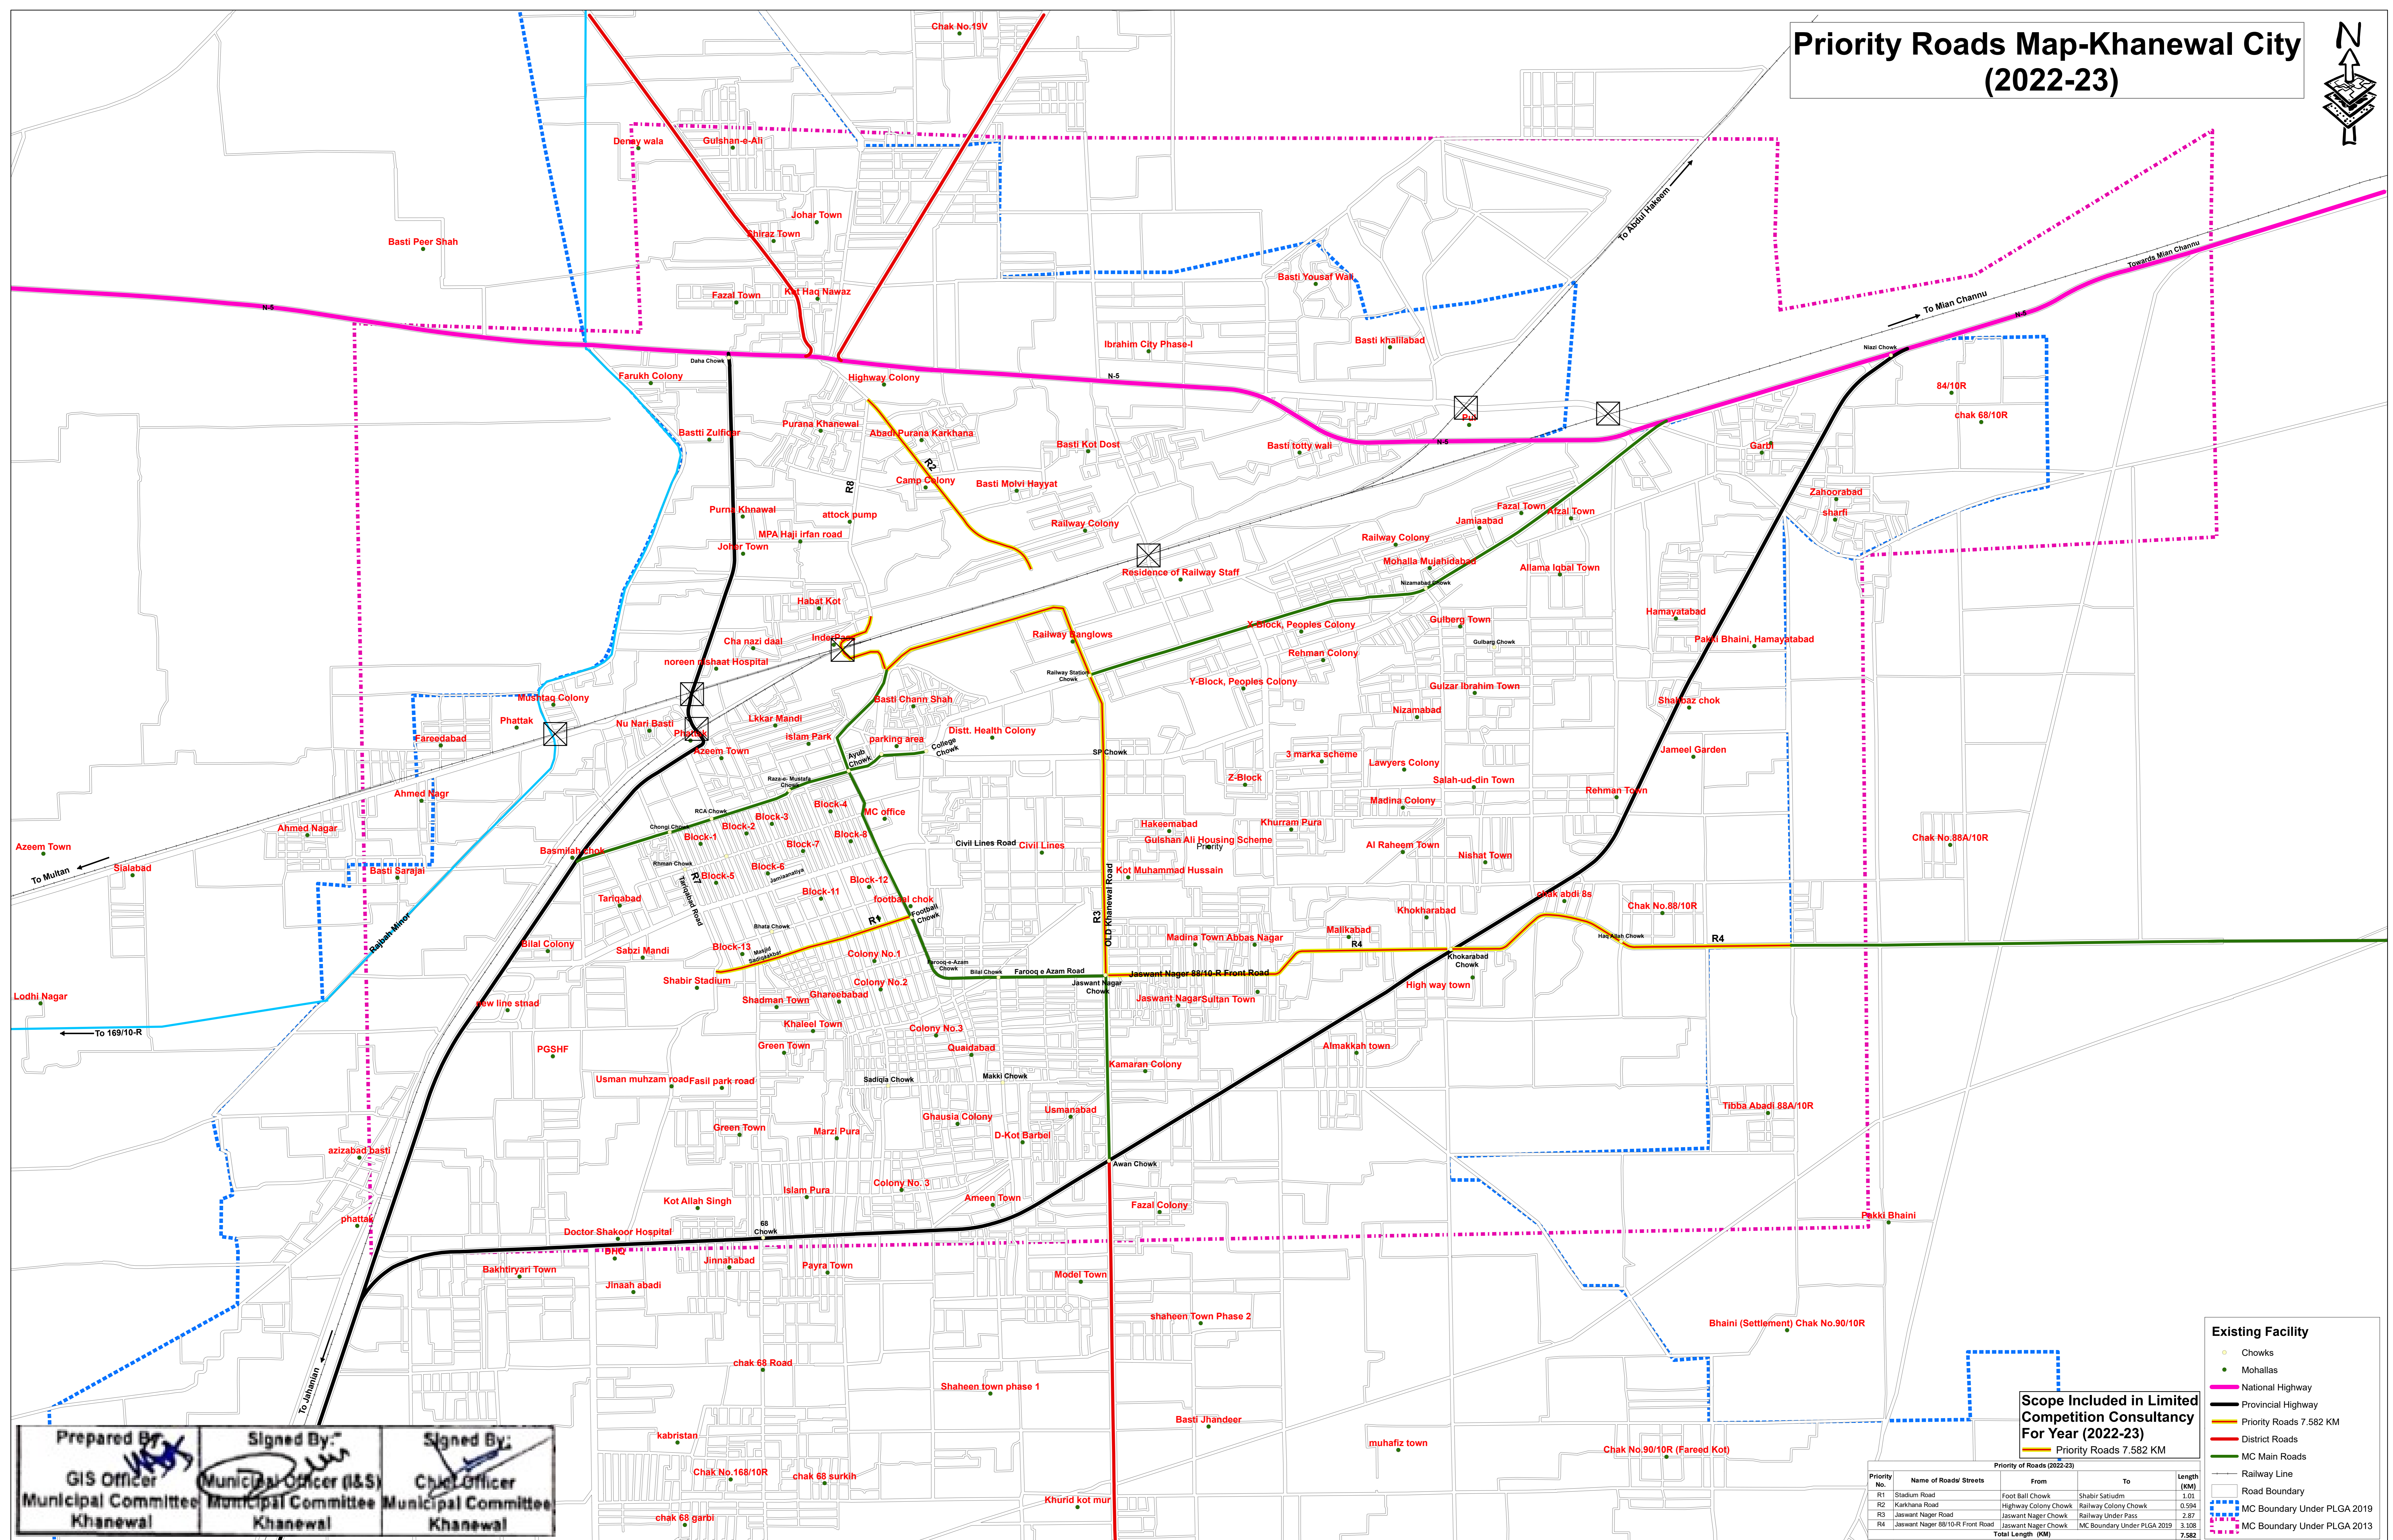

# Priority Roads Map-Khanewal City (2022-23)

**Existing Facility**

- Chowks
- Mohallas
- National Highway
- Provincial Highway
- Priority Roads 7.582 KM
- District Roads
- MC Main Roads
- Railway Line
- Road Boundary
- MC Boundary Under PLGA 2019
- MC Boundary Under PLGA 2013

**Scope Included in Limited Competition Consultancy For Year (2022-23)**

- Priority Roads 7.582 KM

Priority No.	Name of Roads/ Streets	From	To	Length (KM)
R1	Stadium Road	Foot Ball Chowk	Shabir Stadium	1.01
R2	Karkhana Road	Highway Colony Chowk	Railway Colony Chowk	0.994
R3	Jaswant Nagar Road	Jaswant Nagar Chowk	Railway Under Pass	2.87
R4	Jaswant Nagar 88/10-R Front Road	Jaswant Nagar Chowk	MC Boundary Under PLGA 2019	3.108
Total Length (KM)				7.982

Prepared By: GIS Officer  
 Signed By: Municipal Officer (I&S)  
 Signed By: Chief Officer

**PUNJAB MUNICIPAL DEVELOPEMENT FUND COMPANY**

**PROJECT:**  
**PUNJAB CITIES PROGRAM (PCP)**

**Map Code**  
 0622020223  
**Map Version**  
 1.4

**DISCLAIMER:**  
 INFORMATION IS PROVIDED BY MC, PHED & OTHER SOURCES.

**Scale:**  
 1:9,000

**Date**  
 February 2023