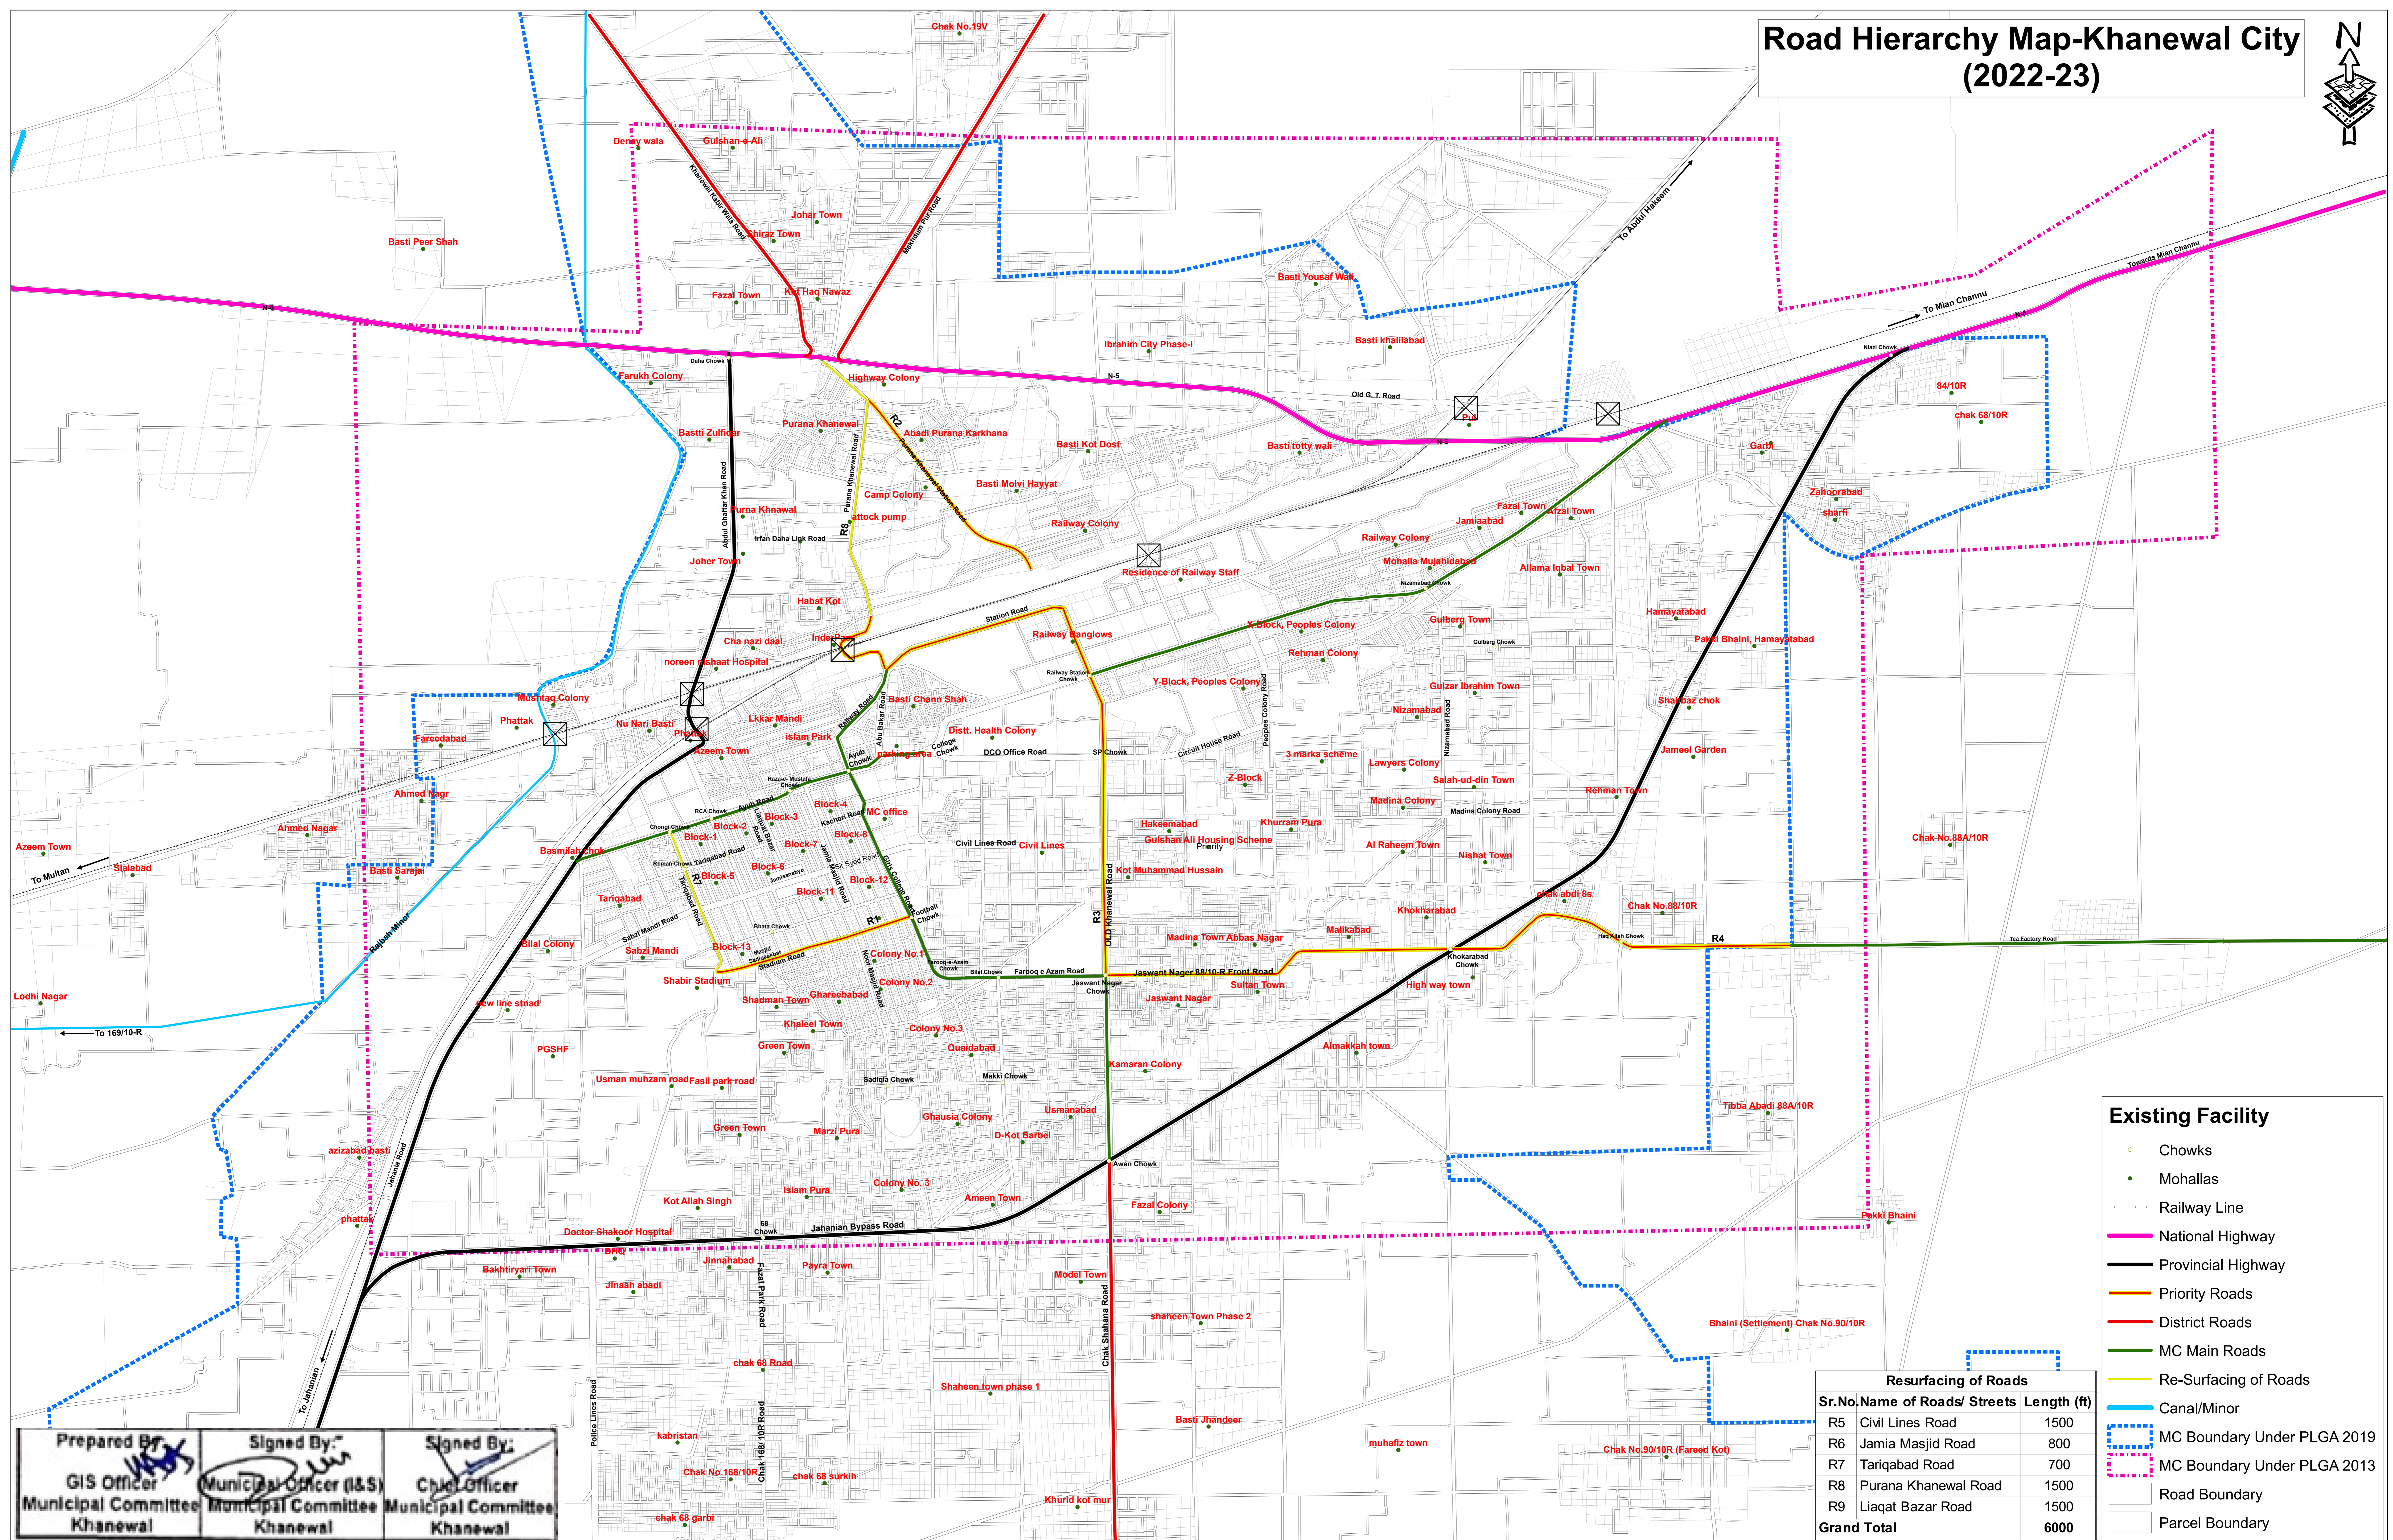

Road Hierarchy Map-Khanewal City (2022-23)

Existing Facility

- Chowks
- Mohallas
- Railway Line
- National Highway
- Provincial Highway
- Priority Roads
- District Roads
- MC Main Roads
- Re-Surfacing of Roads
- Canal/Minor
- MC Boundary Under PLGA 2019
- MC Boundary Under PLGA 2013
- Road Boundary
- Parcel Boundary

Resurfacing of Roads		
Sr.No.	Name of Roads/ Streets	Length (ft)
R5	Civil Lines Road	1500
R6	Jamia Masjid Road	800
R7	Tariqabad Road	700
R8	Purana Khanewal Road	1500
R9	Liaqat Bazar Road	1500
Grand Total		6000

PROJECT:
PUNJAB CITIES PROGRAM (PCP)

Map Code
0622020223
Map Version
1.4

DISCLAIMER:
INFORMATION IS PROVIDED BY MC, PHED & OTHER SOURCES.

Scale:
1:9,000

Date
February 2023