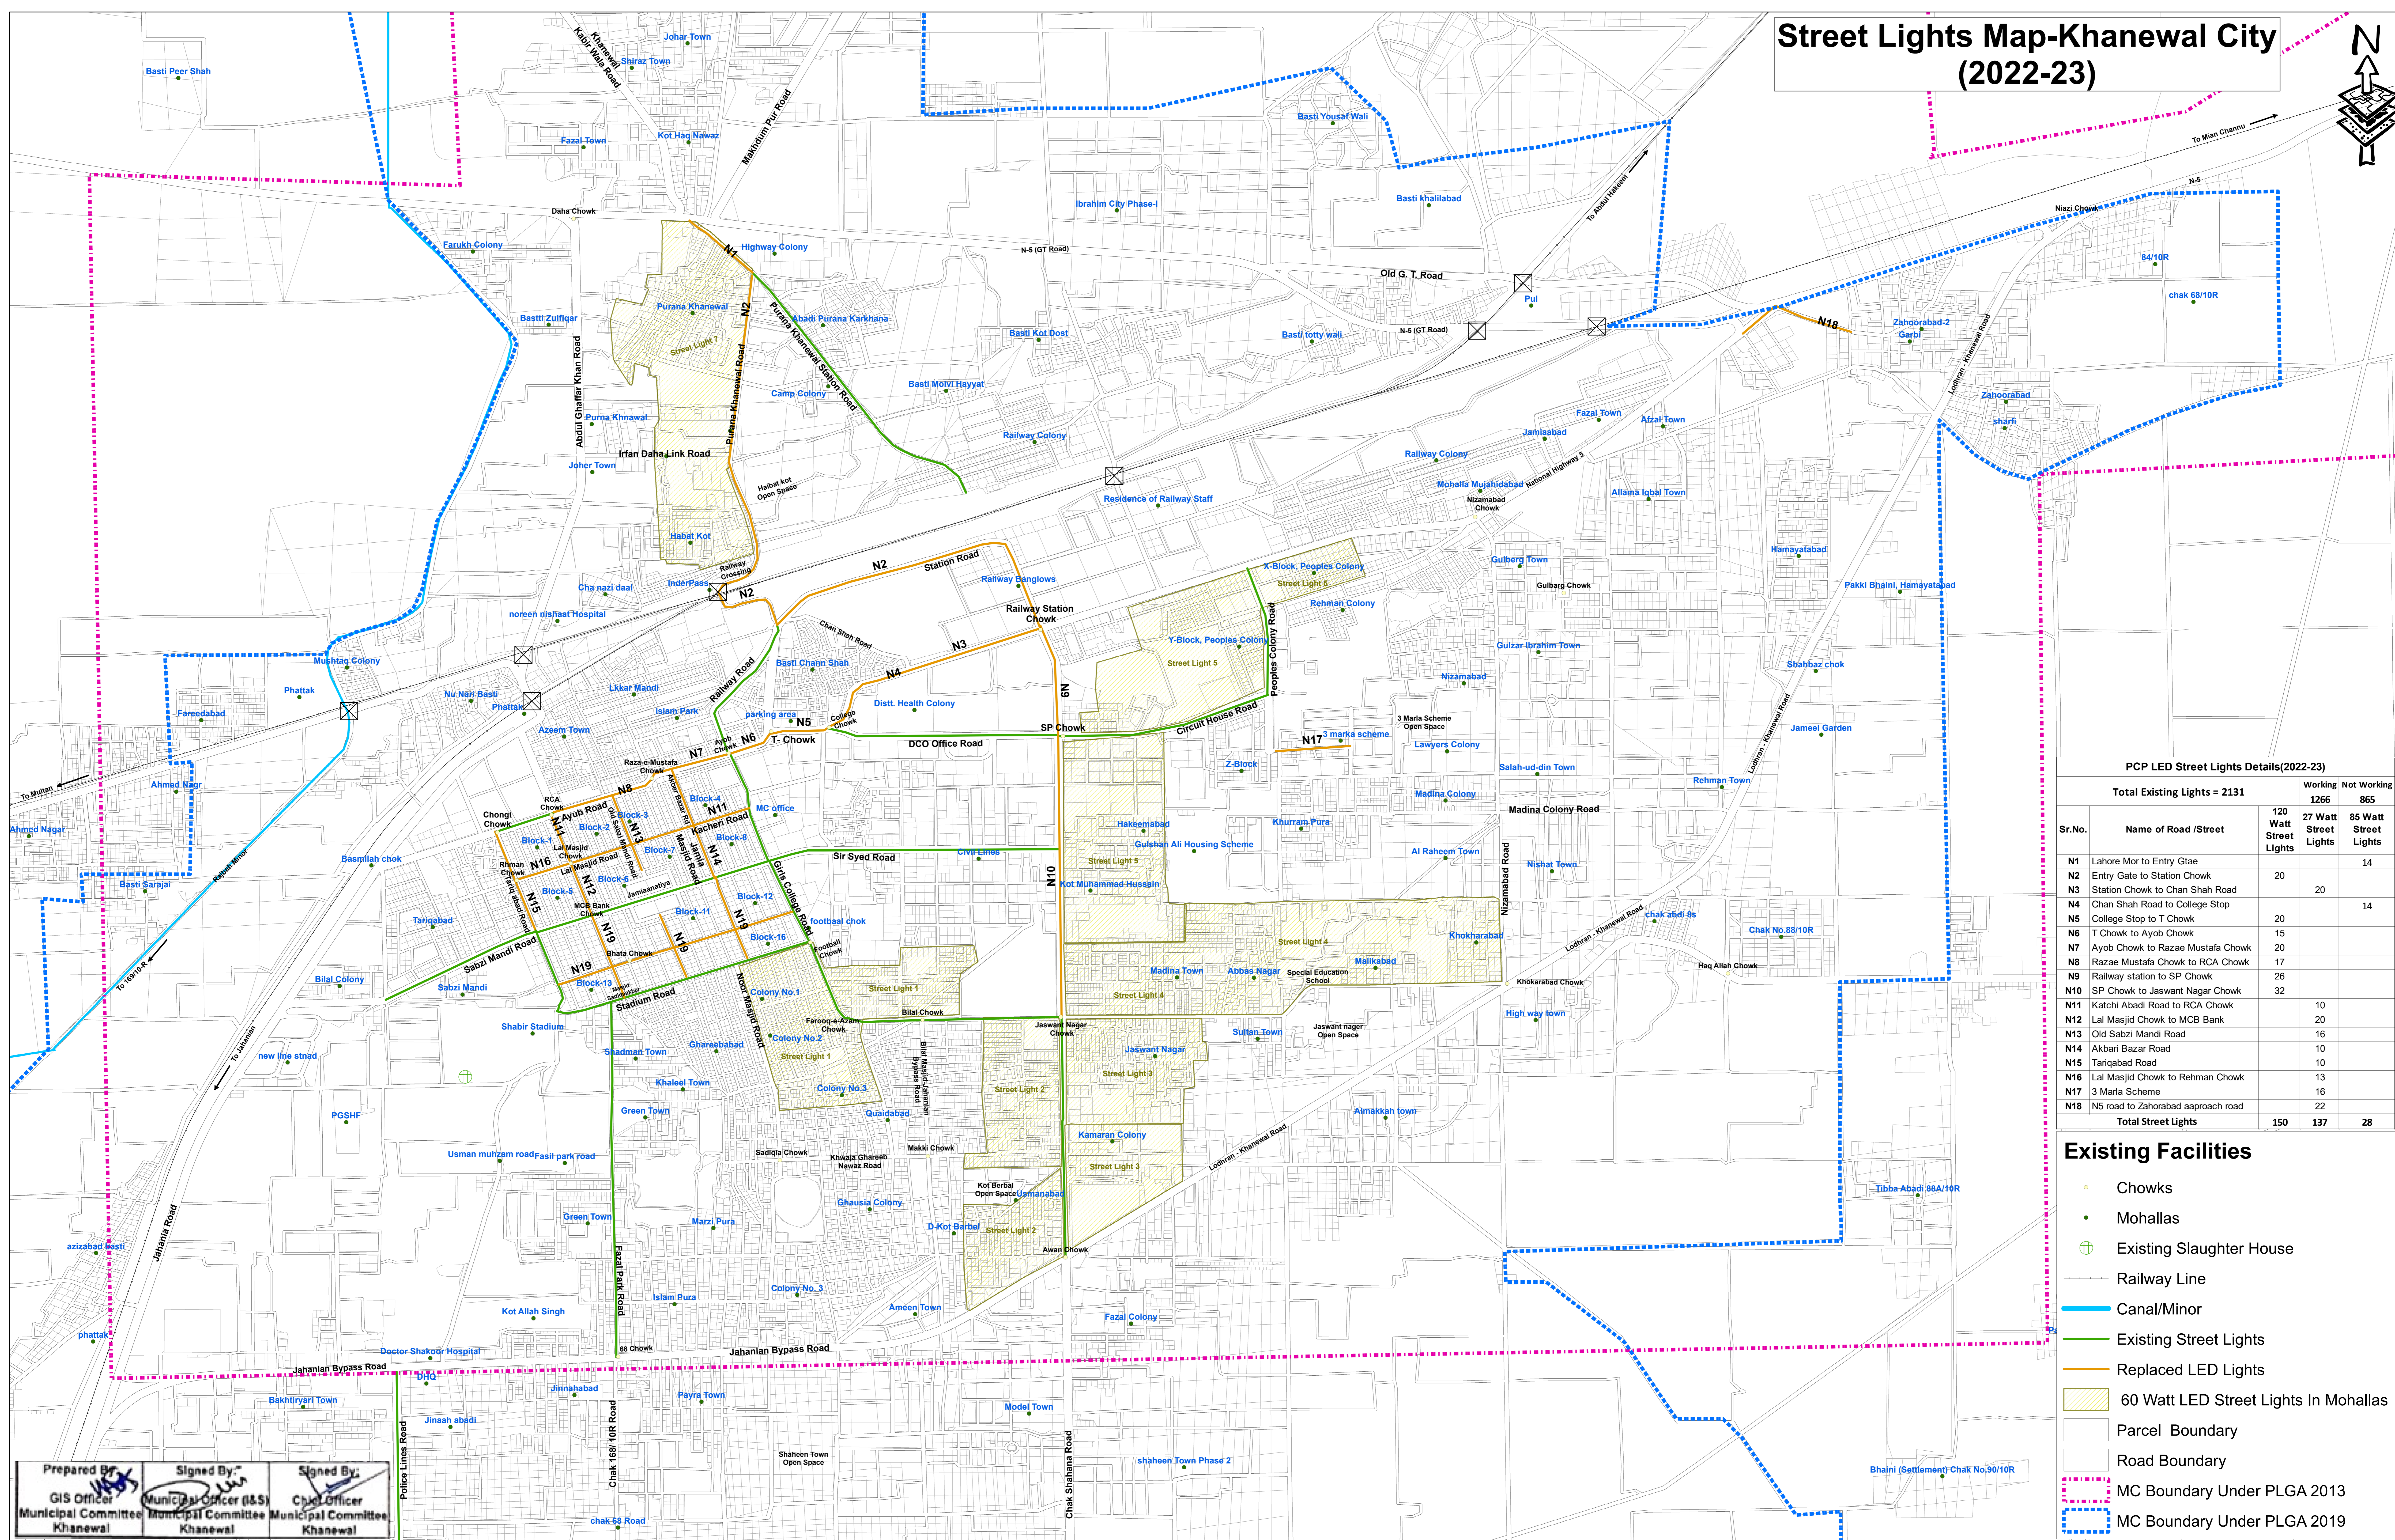

Street Lights Map-Khanewal City (2022-23)

PCP LED Street Lights Details(2022-23)

Total Existing Lights = 2131		Working	Not Working
		1266	865
Sr.No.	Name of Road /Street	27 Watt Street Lights	85 Watt Street Lights
N1	Lahore Mor to Entry Gate		14
N2	Entry Gate to Station Chowk	20	
N3	Station Chowk to Chan Shah Road	20	
N4	Chan Shah Road to College Stop		14
N5	College Stop to T Chowk	20	
N6	T Chowk to Ayob Chowk	15	
N7	Ayob Chowk to Razae Mustafa Chowk	20	
N8	Razae Mustafa Chowk to RCA Chowk	17	
N9	Railway station to SP Chowk	26	
N10	SP Chowk to Jaswant Nagar Chowk	32	
N11	Katchi Abadi Road to RCA Chowk		10
N12	Lal Masjid Chowk to MCB Bank		20
N13	Old Sabzi Mandi Road		16
N14	Akbari Bazar Road		10
N15	Tariqabad Road		10
N16	Lal Masjid Chowk to Rehman Chowk		13
N17	3 Maria Scheme		16
N18	N5 road to Zahorabad approach road		22
Total Street Lights		150	137

- Existing Facilities**
- Chowks
 - Mohallas
 - ⊕ Existing Slaughter House
 - Railway Line
 - Canal/Minor
 - Existing Street Lights
 - Replaced LED Lights
 - 60 Watt LED Street Lights In Mohallas
 - Parcel Boundary
 - Road Boundary
 - MC Boundary Under PLGA 2013
 - MC Boundary Under PLGA 2019

PROJECT:
PUNJAB CITIES PROGRAM (PCP)

Map Code
 0622070223

Map Version
 1.4

DISCLAIMER:
 INFORMATION IS PROVIDED BY MC, PHED & OTHER SOURCES.

Scale:
 1:7,000

Date
 February 2023