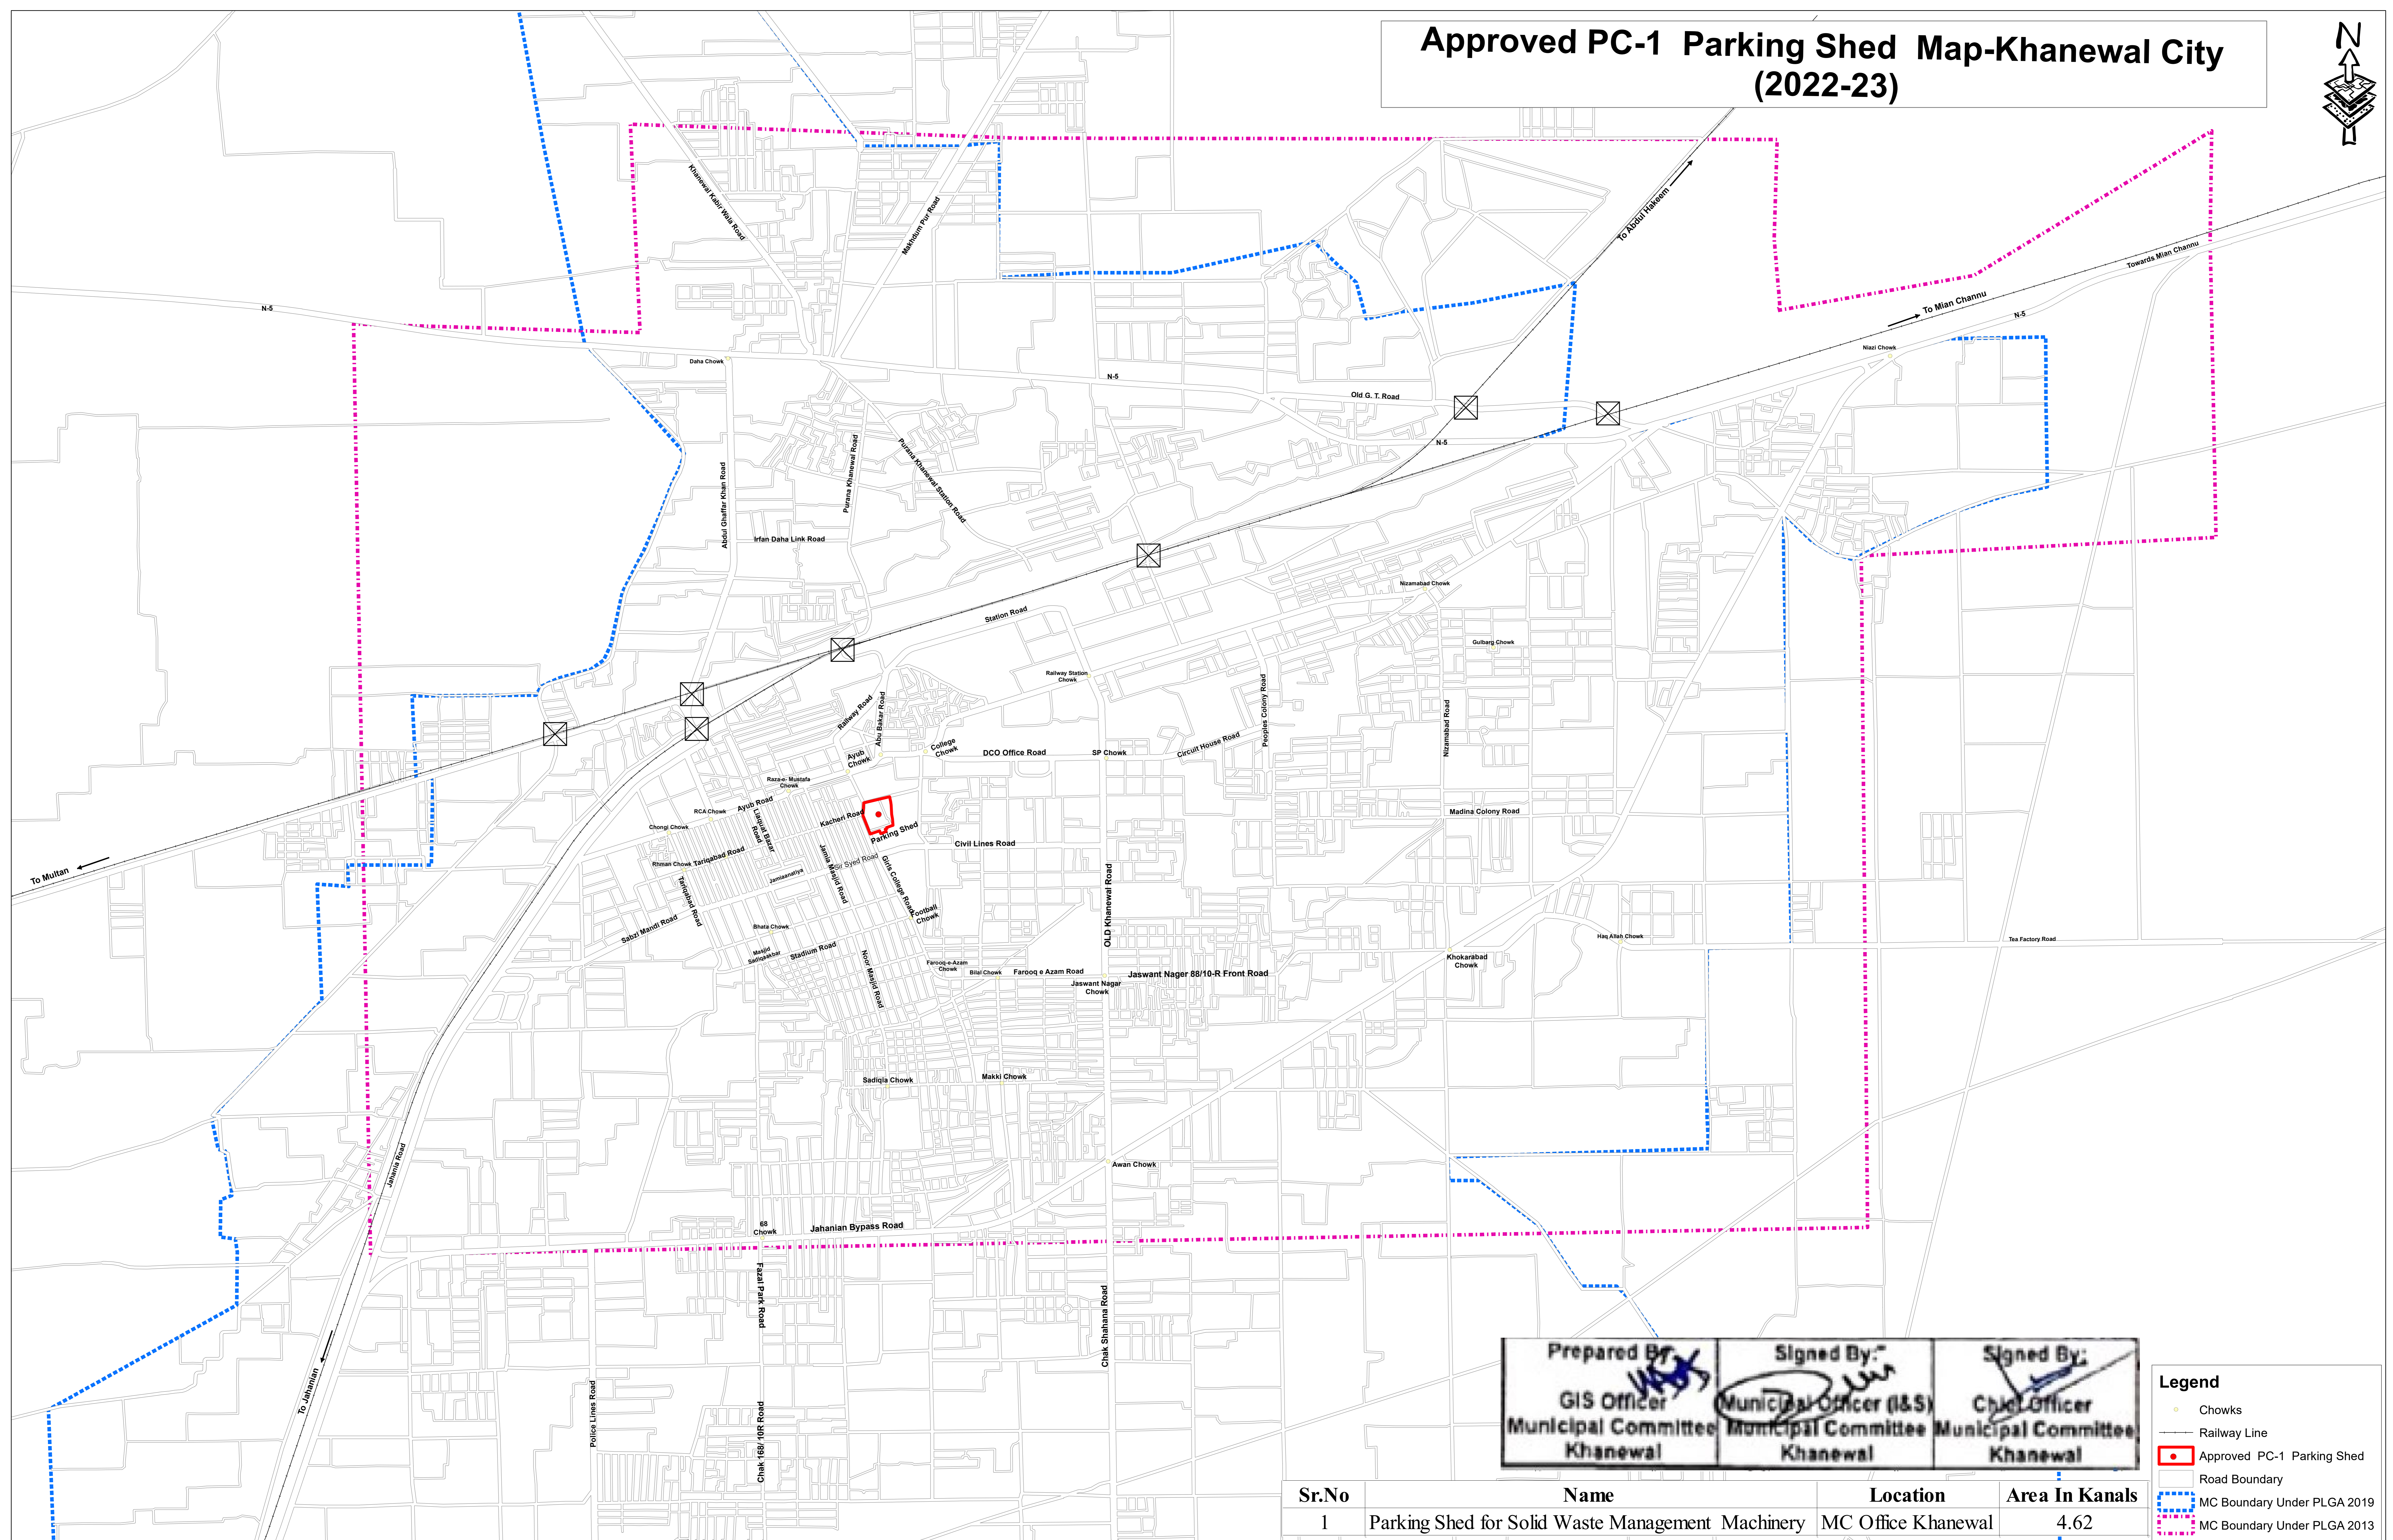

Approved PC-1 Parking Shed Map-Khanewal City (2022-23)

Prepared By: <i>[Signature]</i> GIS Officer Municipal Committee Khanewal	Signed By: <i>[Signature]</i> Municipal Officer (I&S) Municipal Committee Khanewal	Signed By: <i>[Signature]</i> Chief Officer Municipal Committee Khanewal
--	--	--

- Legend**
- Chowks
 - Railway Line
 - Approved PC-1 Parking Shed
 - Road Boundary
 - MC Boundary Under PLGA 2019
 - MC Boundary Under PLGA 2013

Sr.No	Name	Location	Area In Kanals
1	Parking Shed for Solid Waste Management Machinery	MC Office Khanewal	4.62

PUNJAB MUNICIPAL DEVELOPEMENT FUND COMPANY

PROJECT:
PUNJAB CITIES PROGRAM (PCP)

Map Code
0622020523

Map Version
1.0

DISCLAIMER:
INFORMATION IS PROVIDED BY MC, PHED & OTHER SOURCES.

Scale:
1:9,000

Date
May 2023