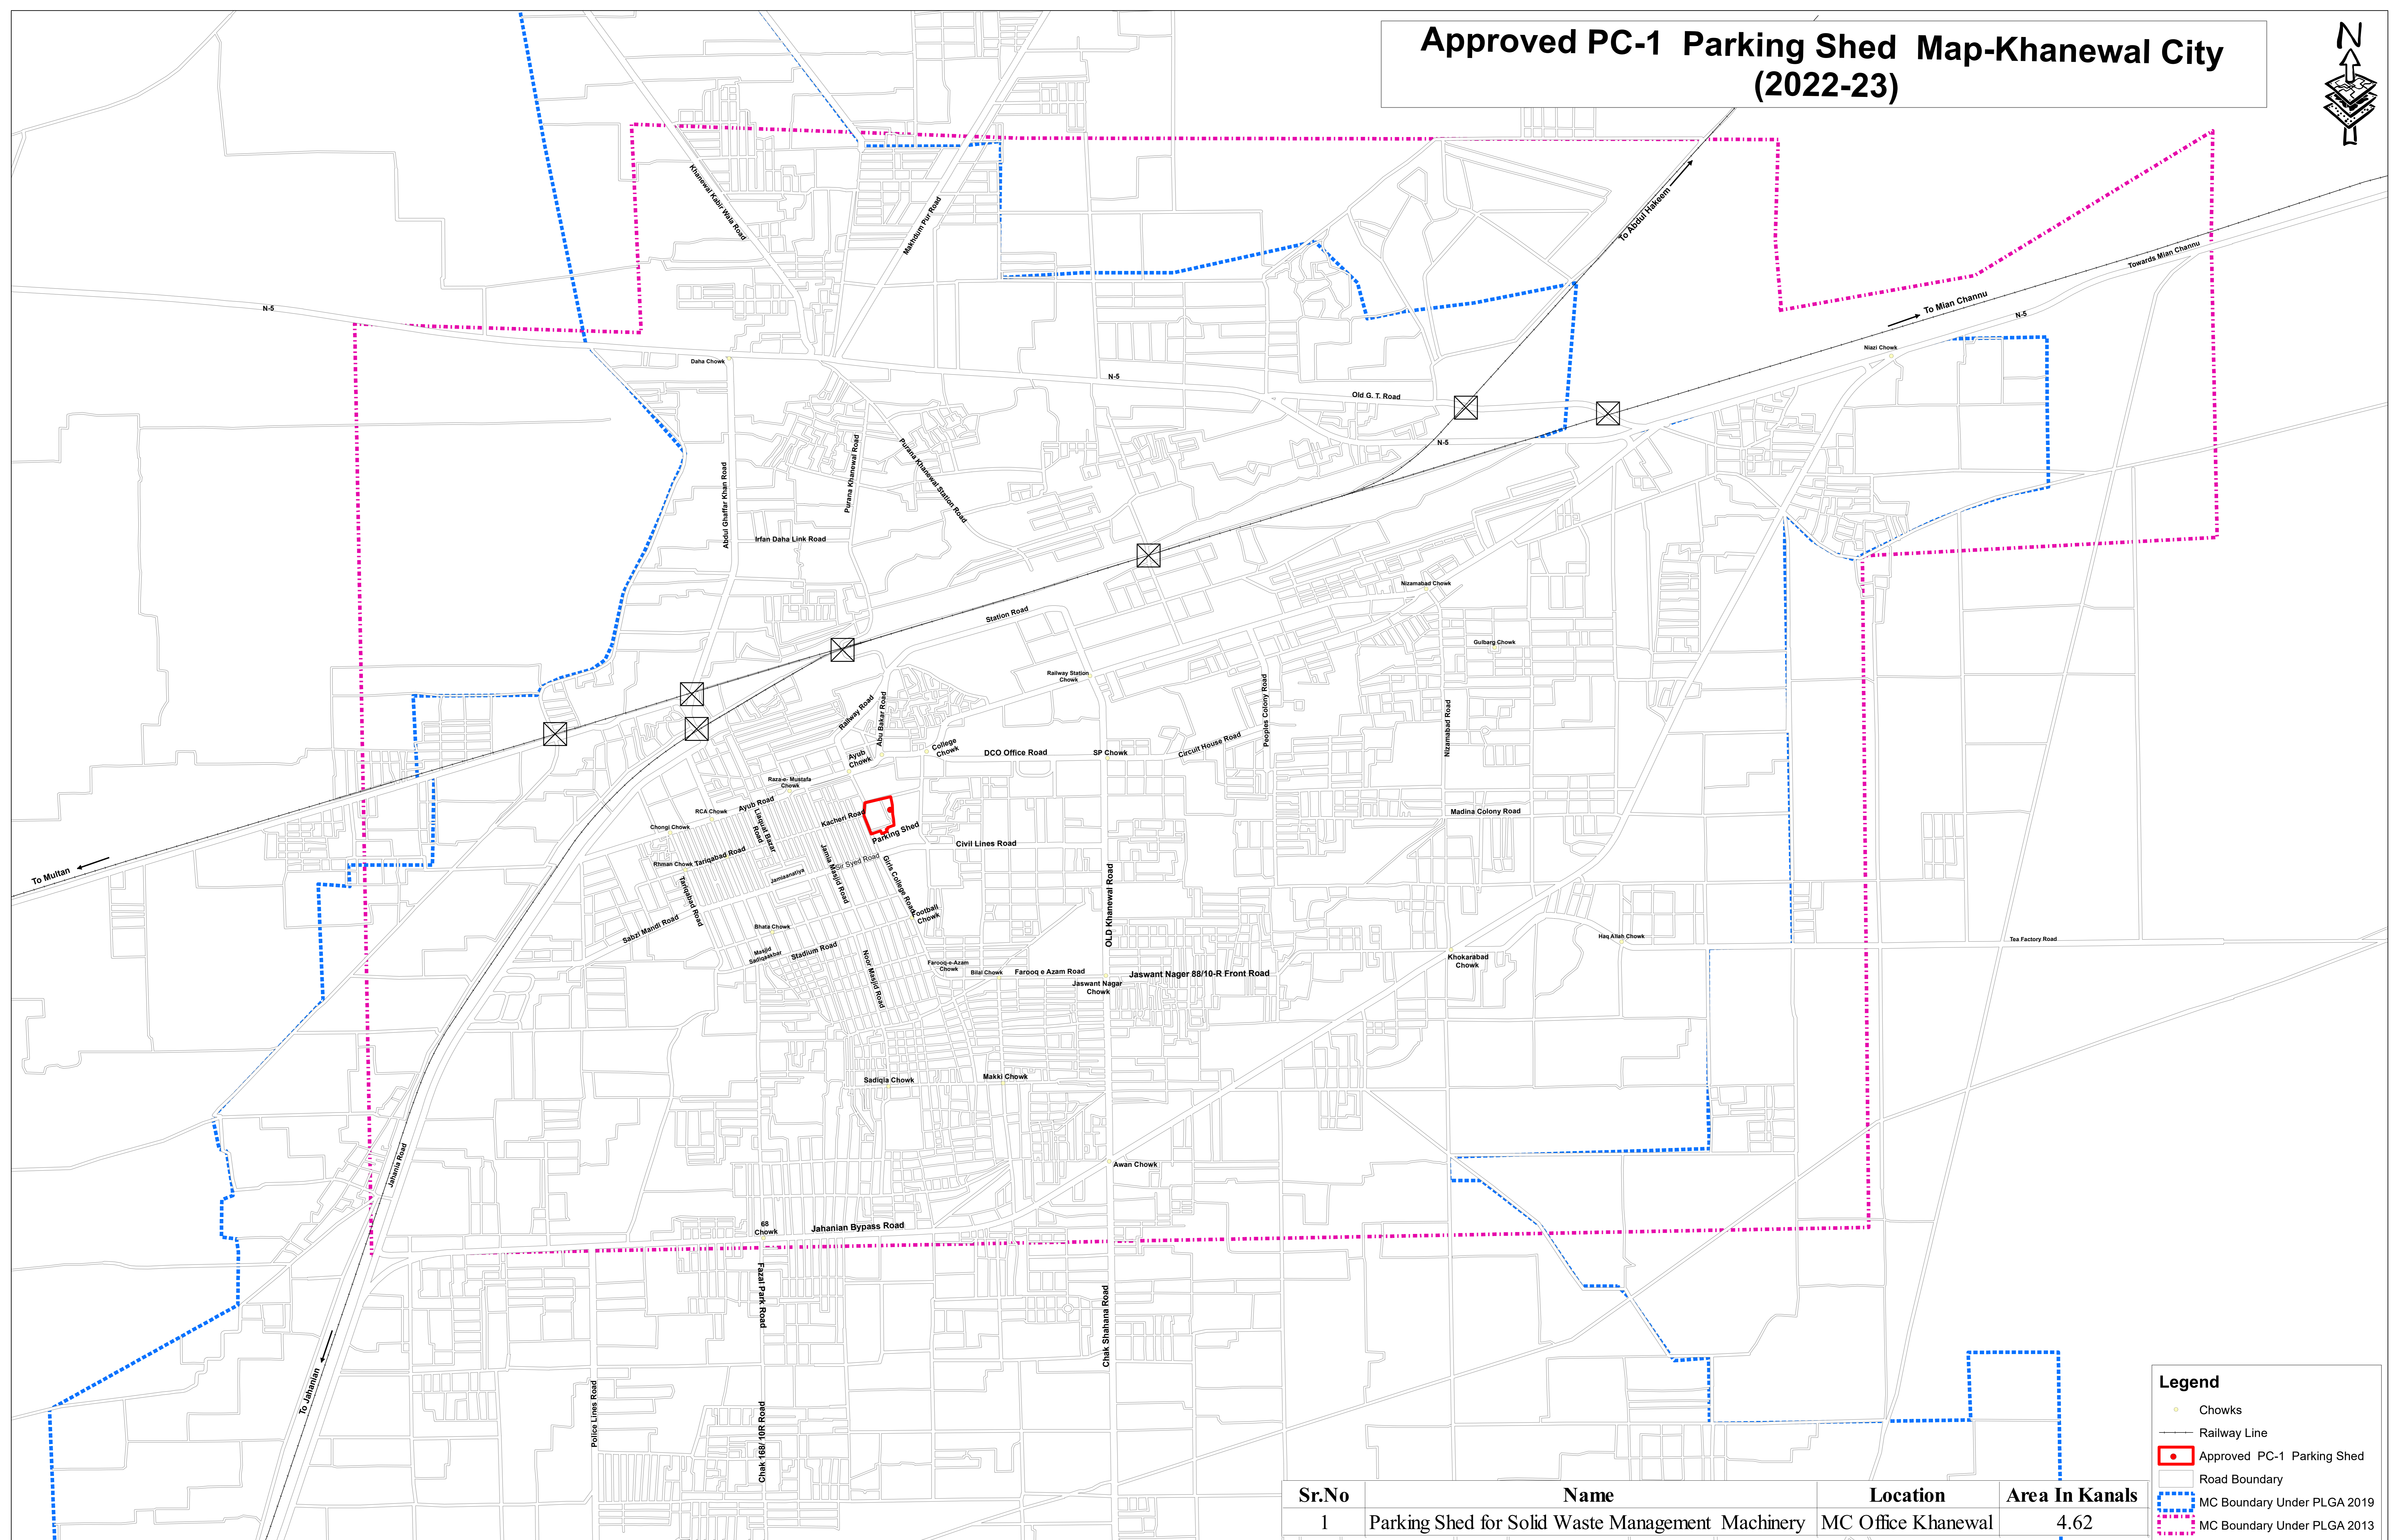

Approved PC-1 Parking Shed Map-Khanewal City (2022-23)

Legend	
	Chowks
	Railway Line
	Approved PC-1 Parking Shed
	Road Boundary
	MC Boundary Under PLGA 2019
	MC Boundary Under PLGA 2013

Sr.No	Name	Location	Area In Kanals
1	Parking Shed for Solid Waste Management Machinery	MC Office Khanewal	4.62

PUNJAB MUNICIPAL DEVELOPEMENT FUND COMPANY

PROJECT:
PUNJAB CITIES PROGRAM (PCP)

Map Code
 0622020523
Map Version
 1.0

DISCLAIMER:
 INFORMATION IS PROVIDED BY MC, PHED & OTHER SOURCES.

Scale:
 1:9,000

Date
 May 2023