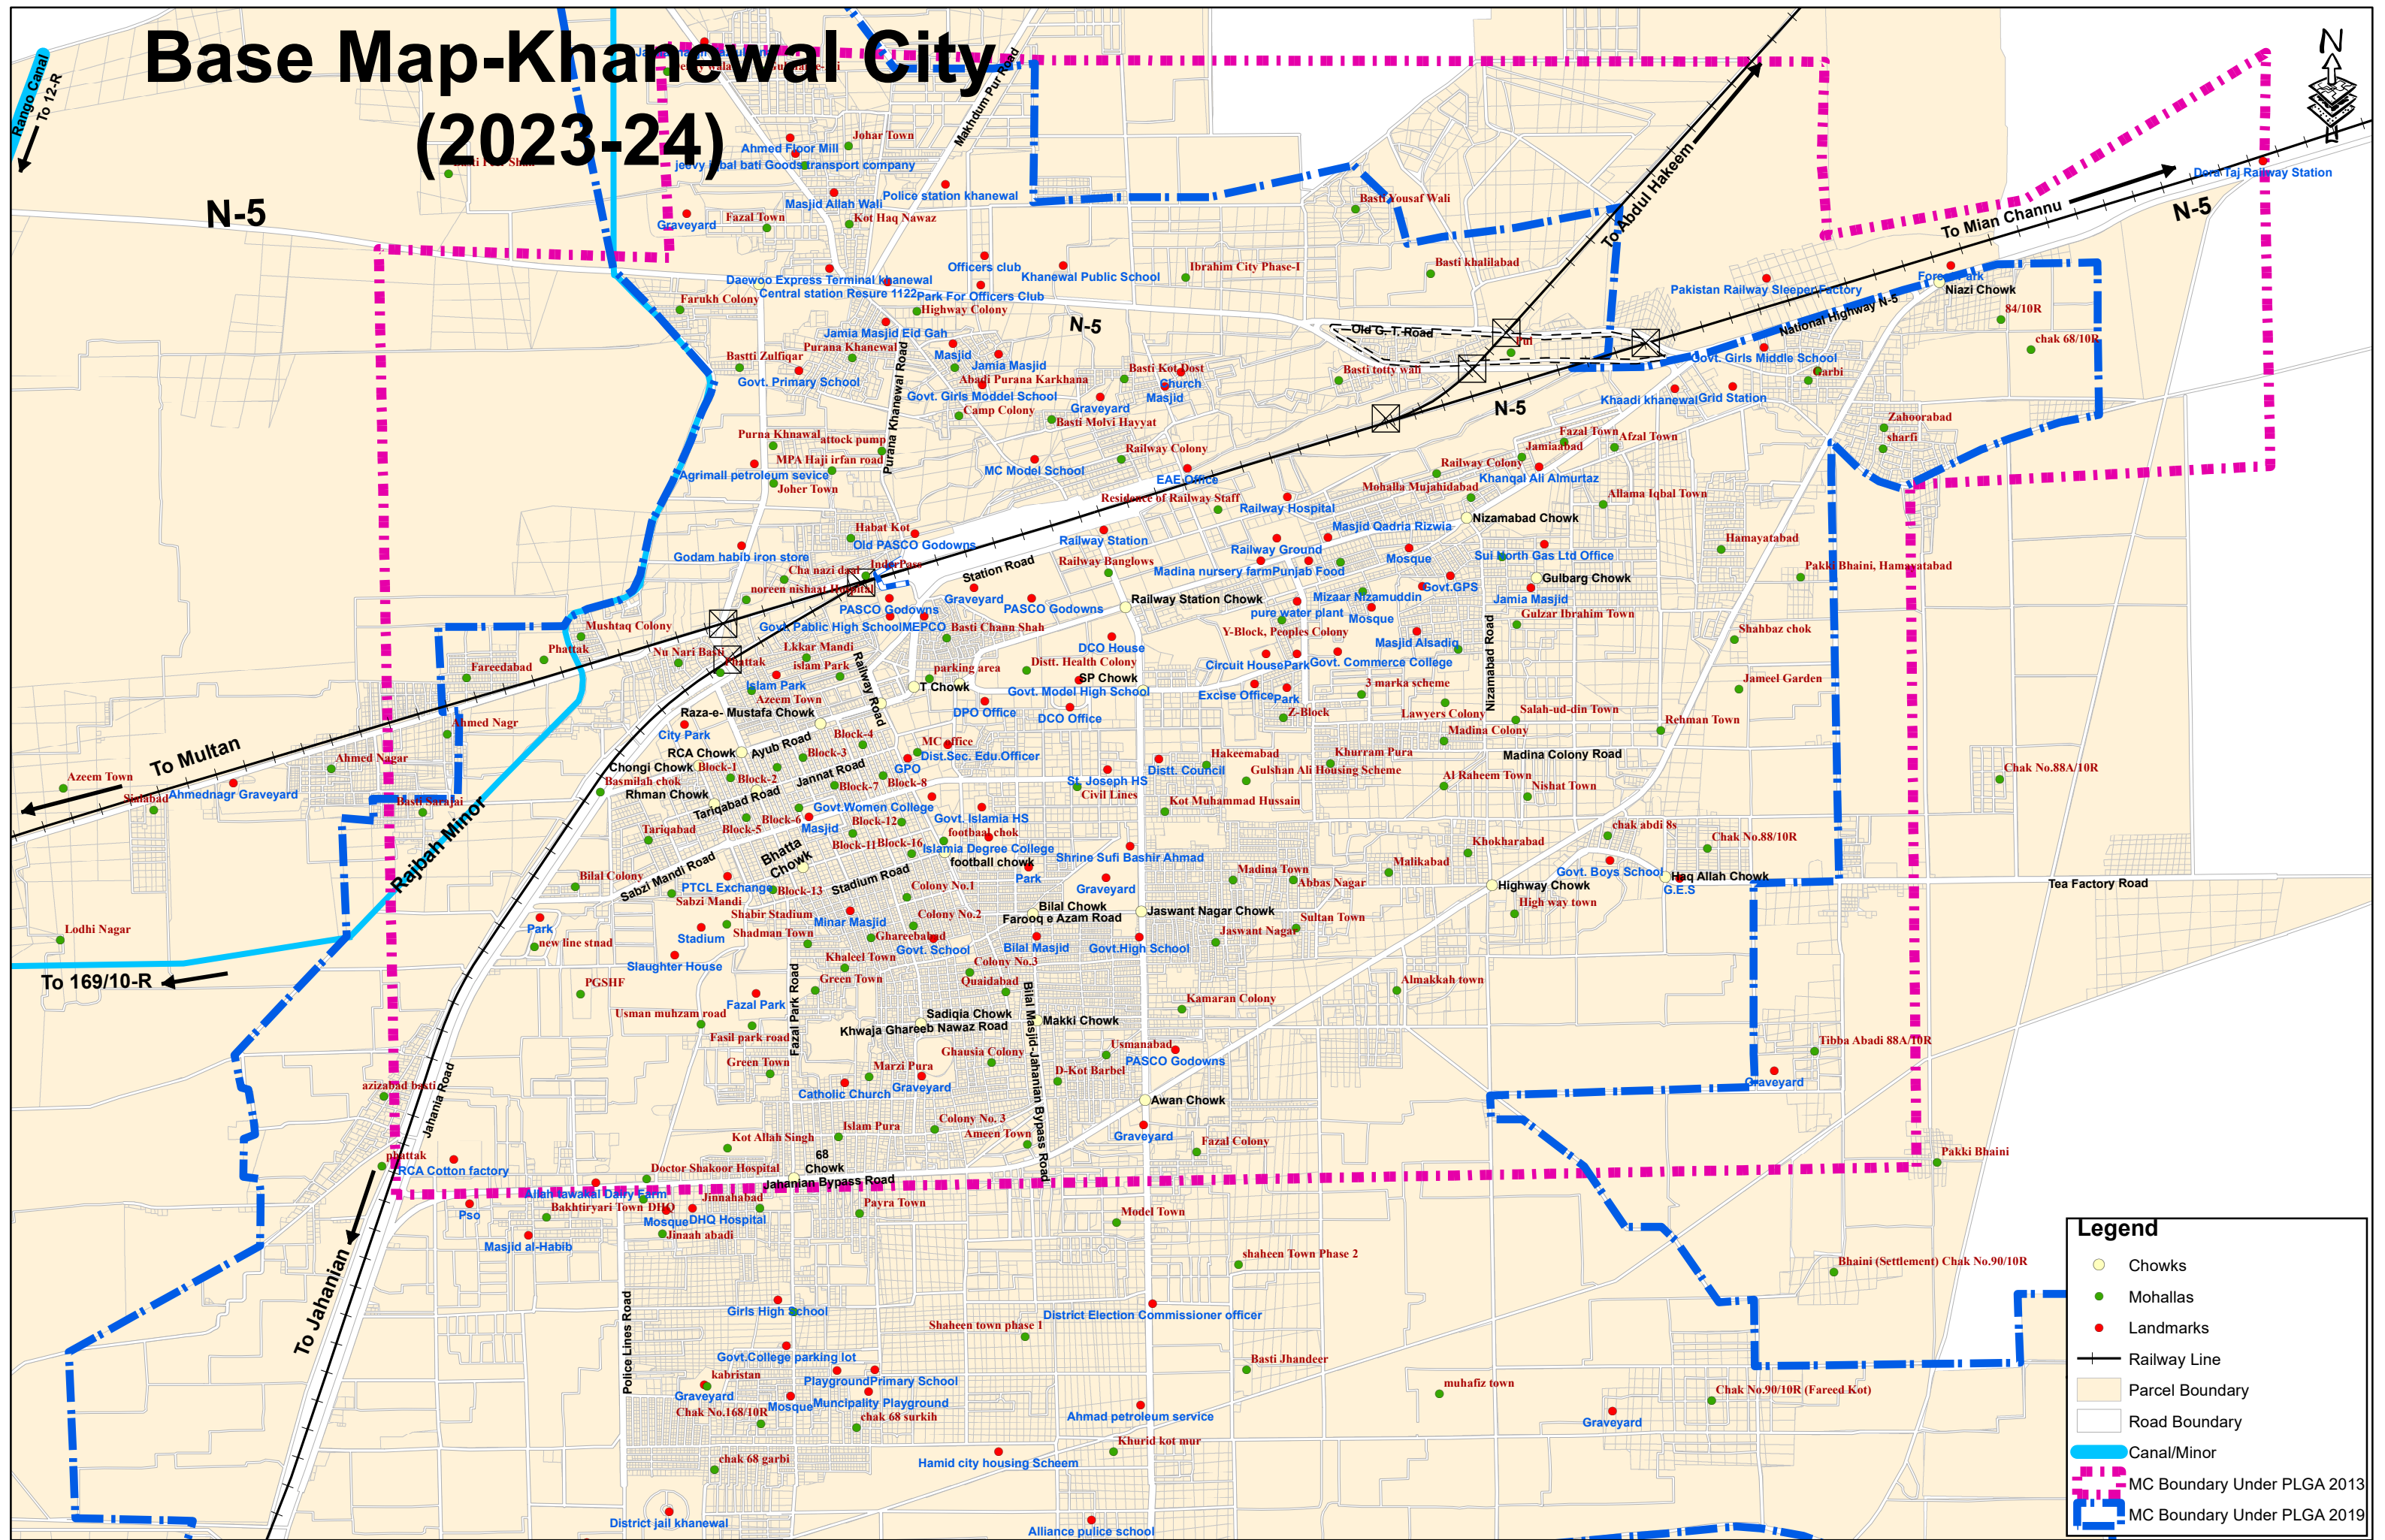

Base Map-Khanewal City (2023-24)

Legend

- Chowks
- Mohallas
- Landmarks
- Railway Line
- Parcel Boundary
- Road Boundary
- Canal/Minor
- MC Boundary Under PLGA 2013
- MC Boundary Under PLGA 2019

PUNJAB MUNICIPAL DEVELOPEMENT FUND COMPANY

PROJECT:
PUNJAB CITIES PROGRAM (PCP)

Map Code
0622011223
Map Version
1.5

DISCLAIMER:
INFORMATION IS PROVIDED BY MC, PHED & OTHER SOURCES.

Scale:
1:25,000

Date
December 2023