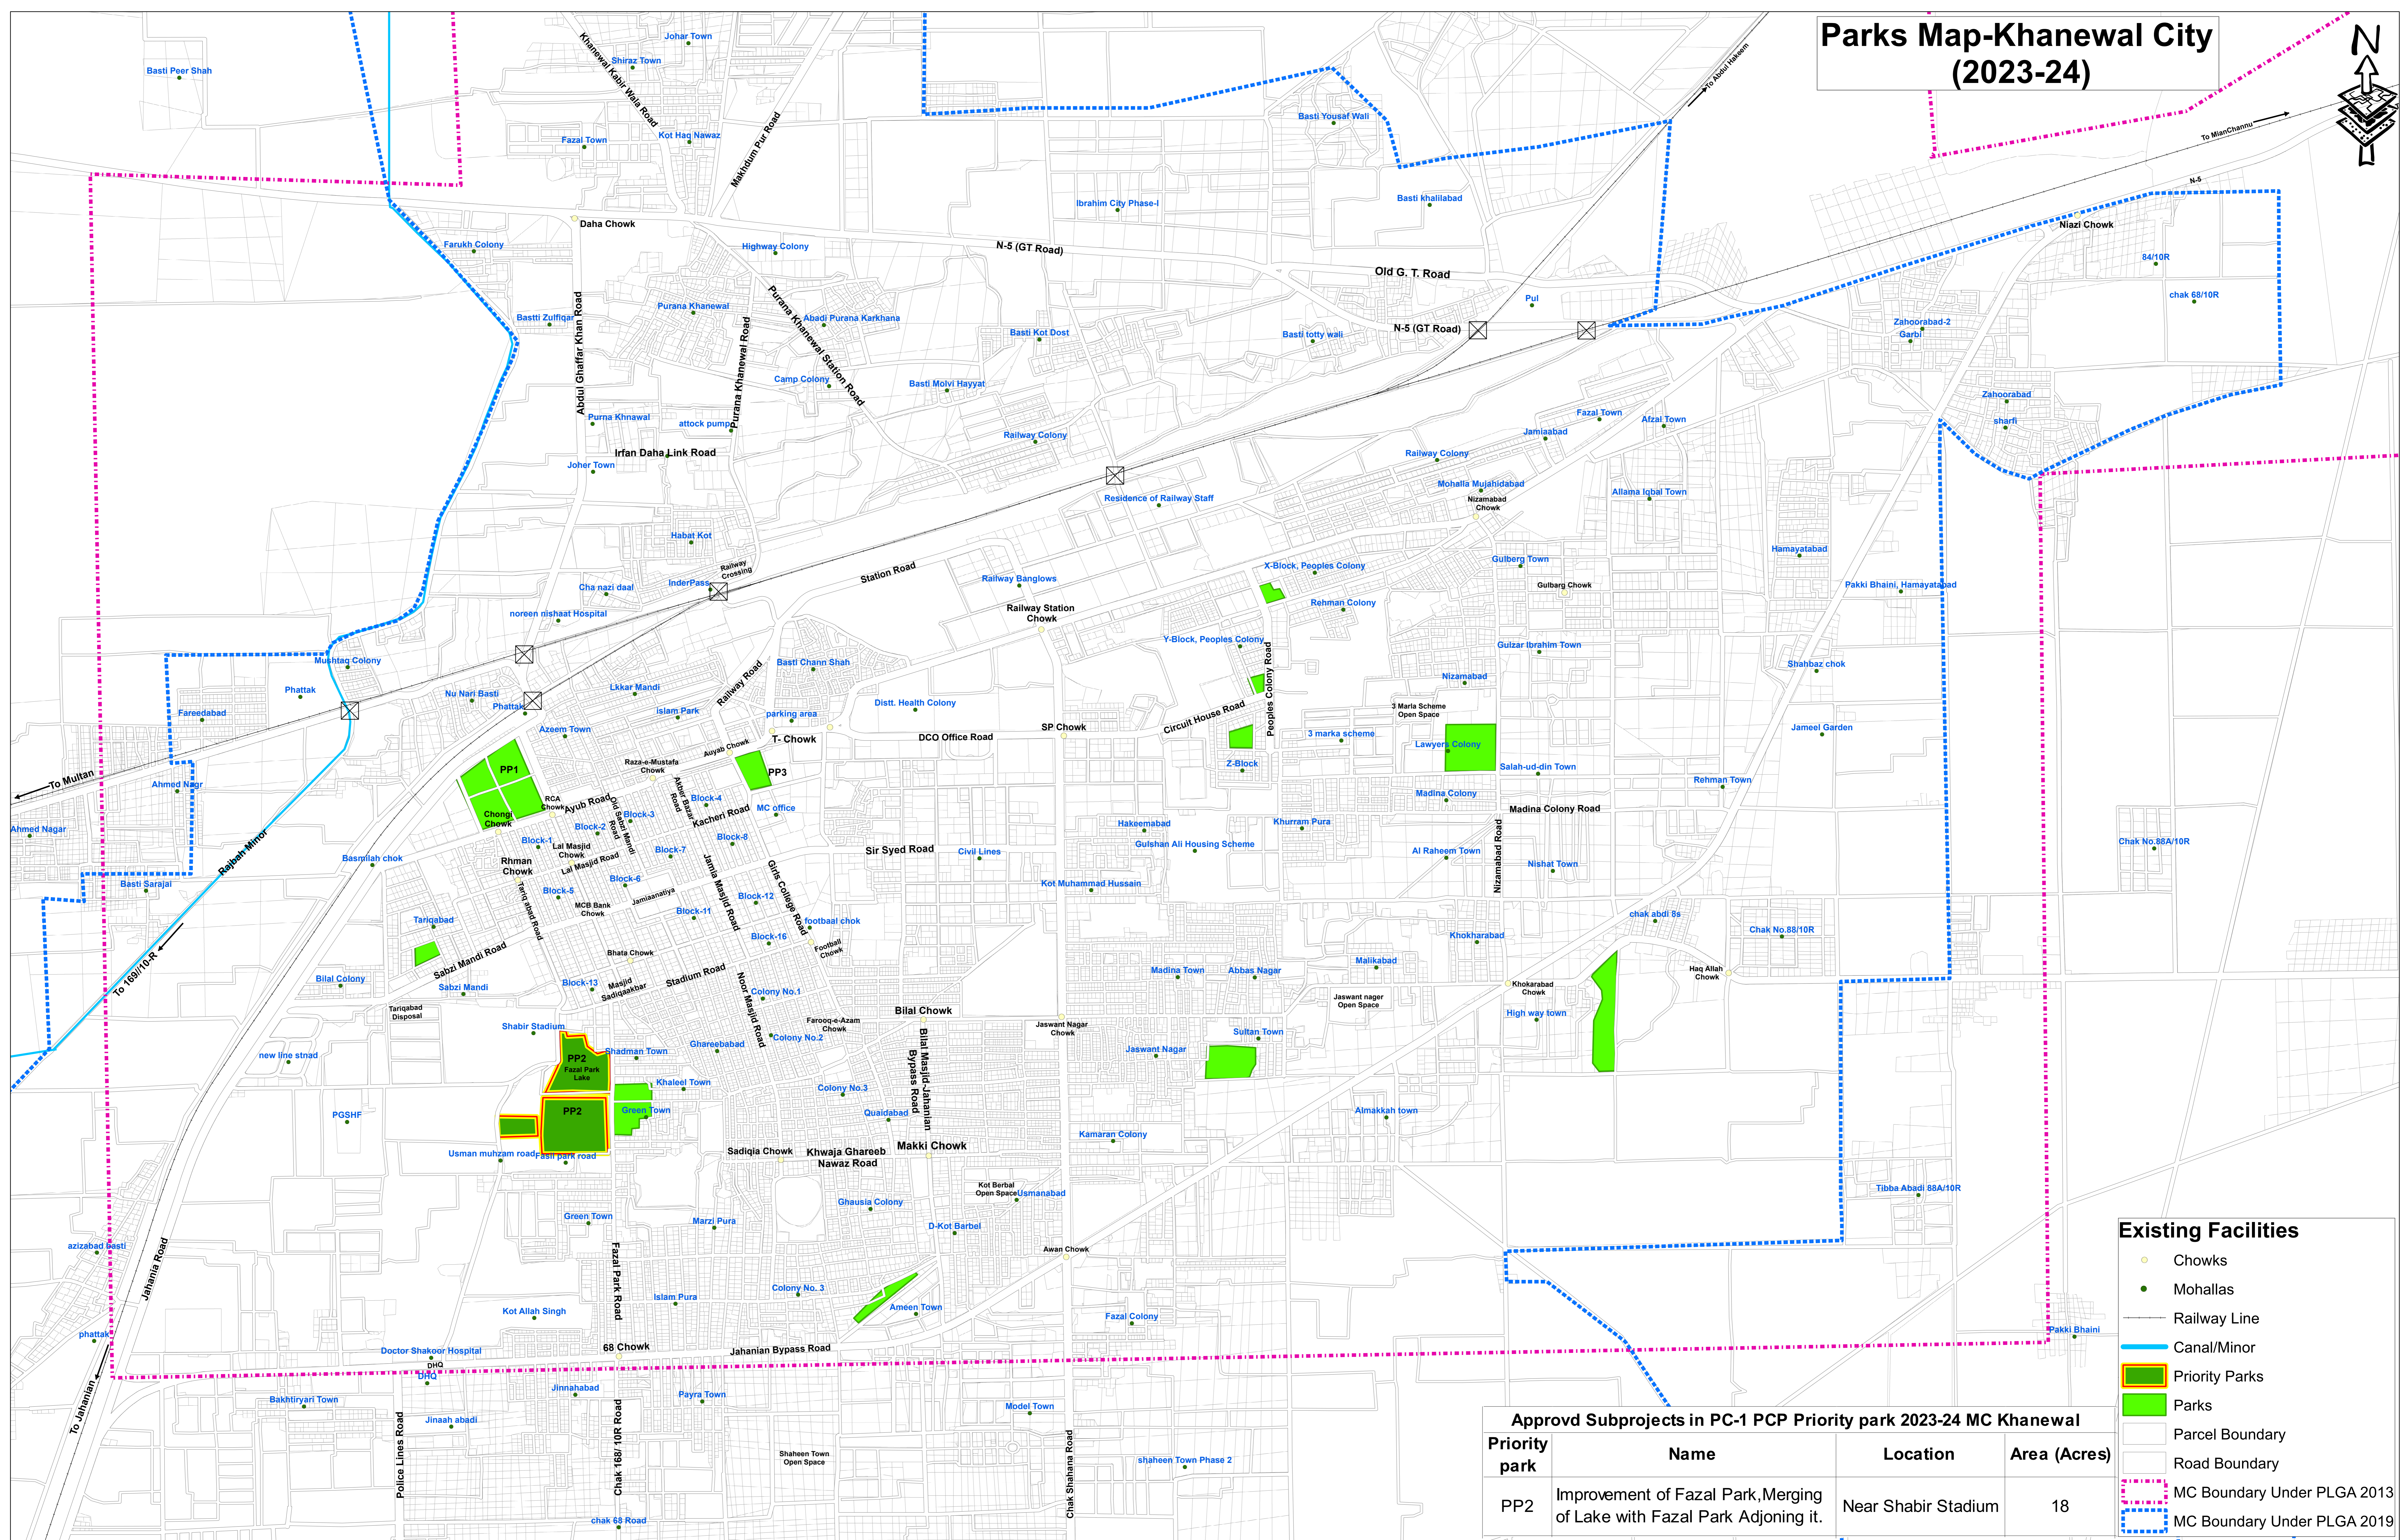

# Parks Map-Khanewal City (2023-24)

Approvd Subprojects in PC-1 PCP Priority park 2023-24 MC Khanewal

Priority park	Name	Location	Area (Acres)
PP2	Improvement of Fazal Park, Merging of Lake with Fazal Park Adjoining it.	Near Shabir Stadium	18

- Existing Facilities**
- Chawks
  - Mohallas
  - Railway Line
  - Canal/Minor
  - Priority Parks
  - Parks
  - Parcel Boundary
  - Road Boundary
  - MC Boundary Under PLGA 2013
  - MC Boundary Under PLGA 2019

**PUNJAB MUNICIPAL DEVELOPEMENT FUND COMPANY**

**PROJECT:**  
**PUNJAB CITIES PROGRAM (PCP)**

**Map Code**  
 0622061123  
**Map Version**  
 1.5

**DISCLAIMER:**  
 INFORMATION IS PROVIDED BY MC, PHED & OTHER SOURCES.

**Scale:**  
 1:7,000

**Date**  
 December 2023