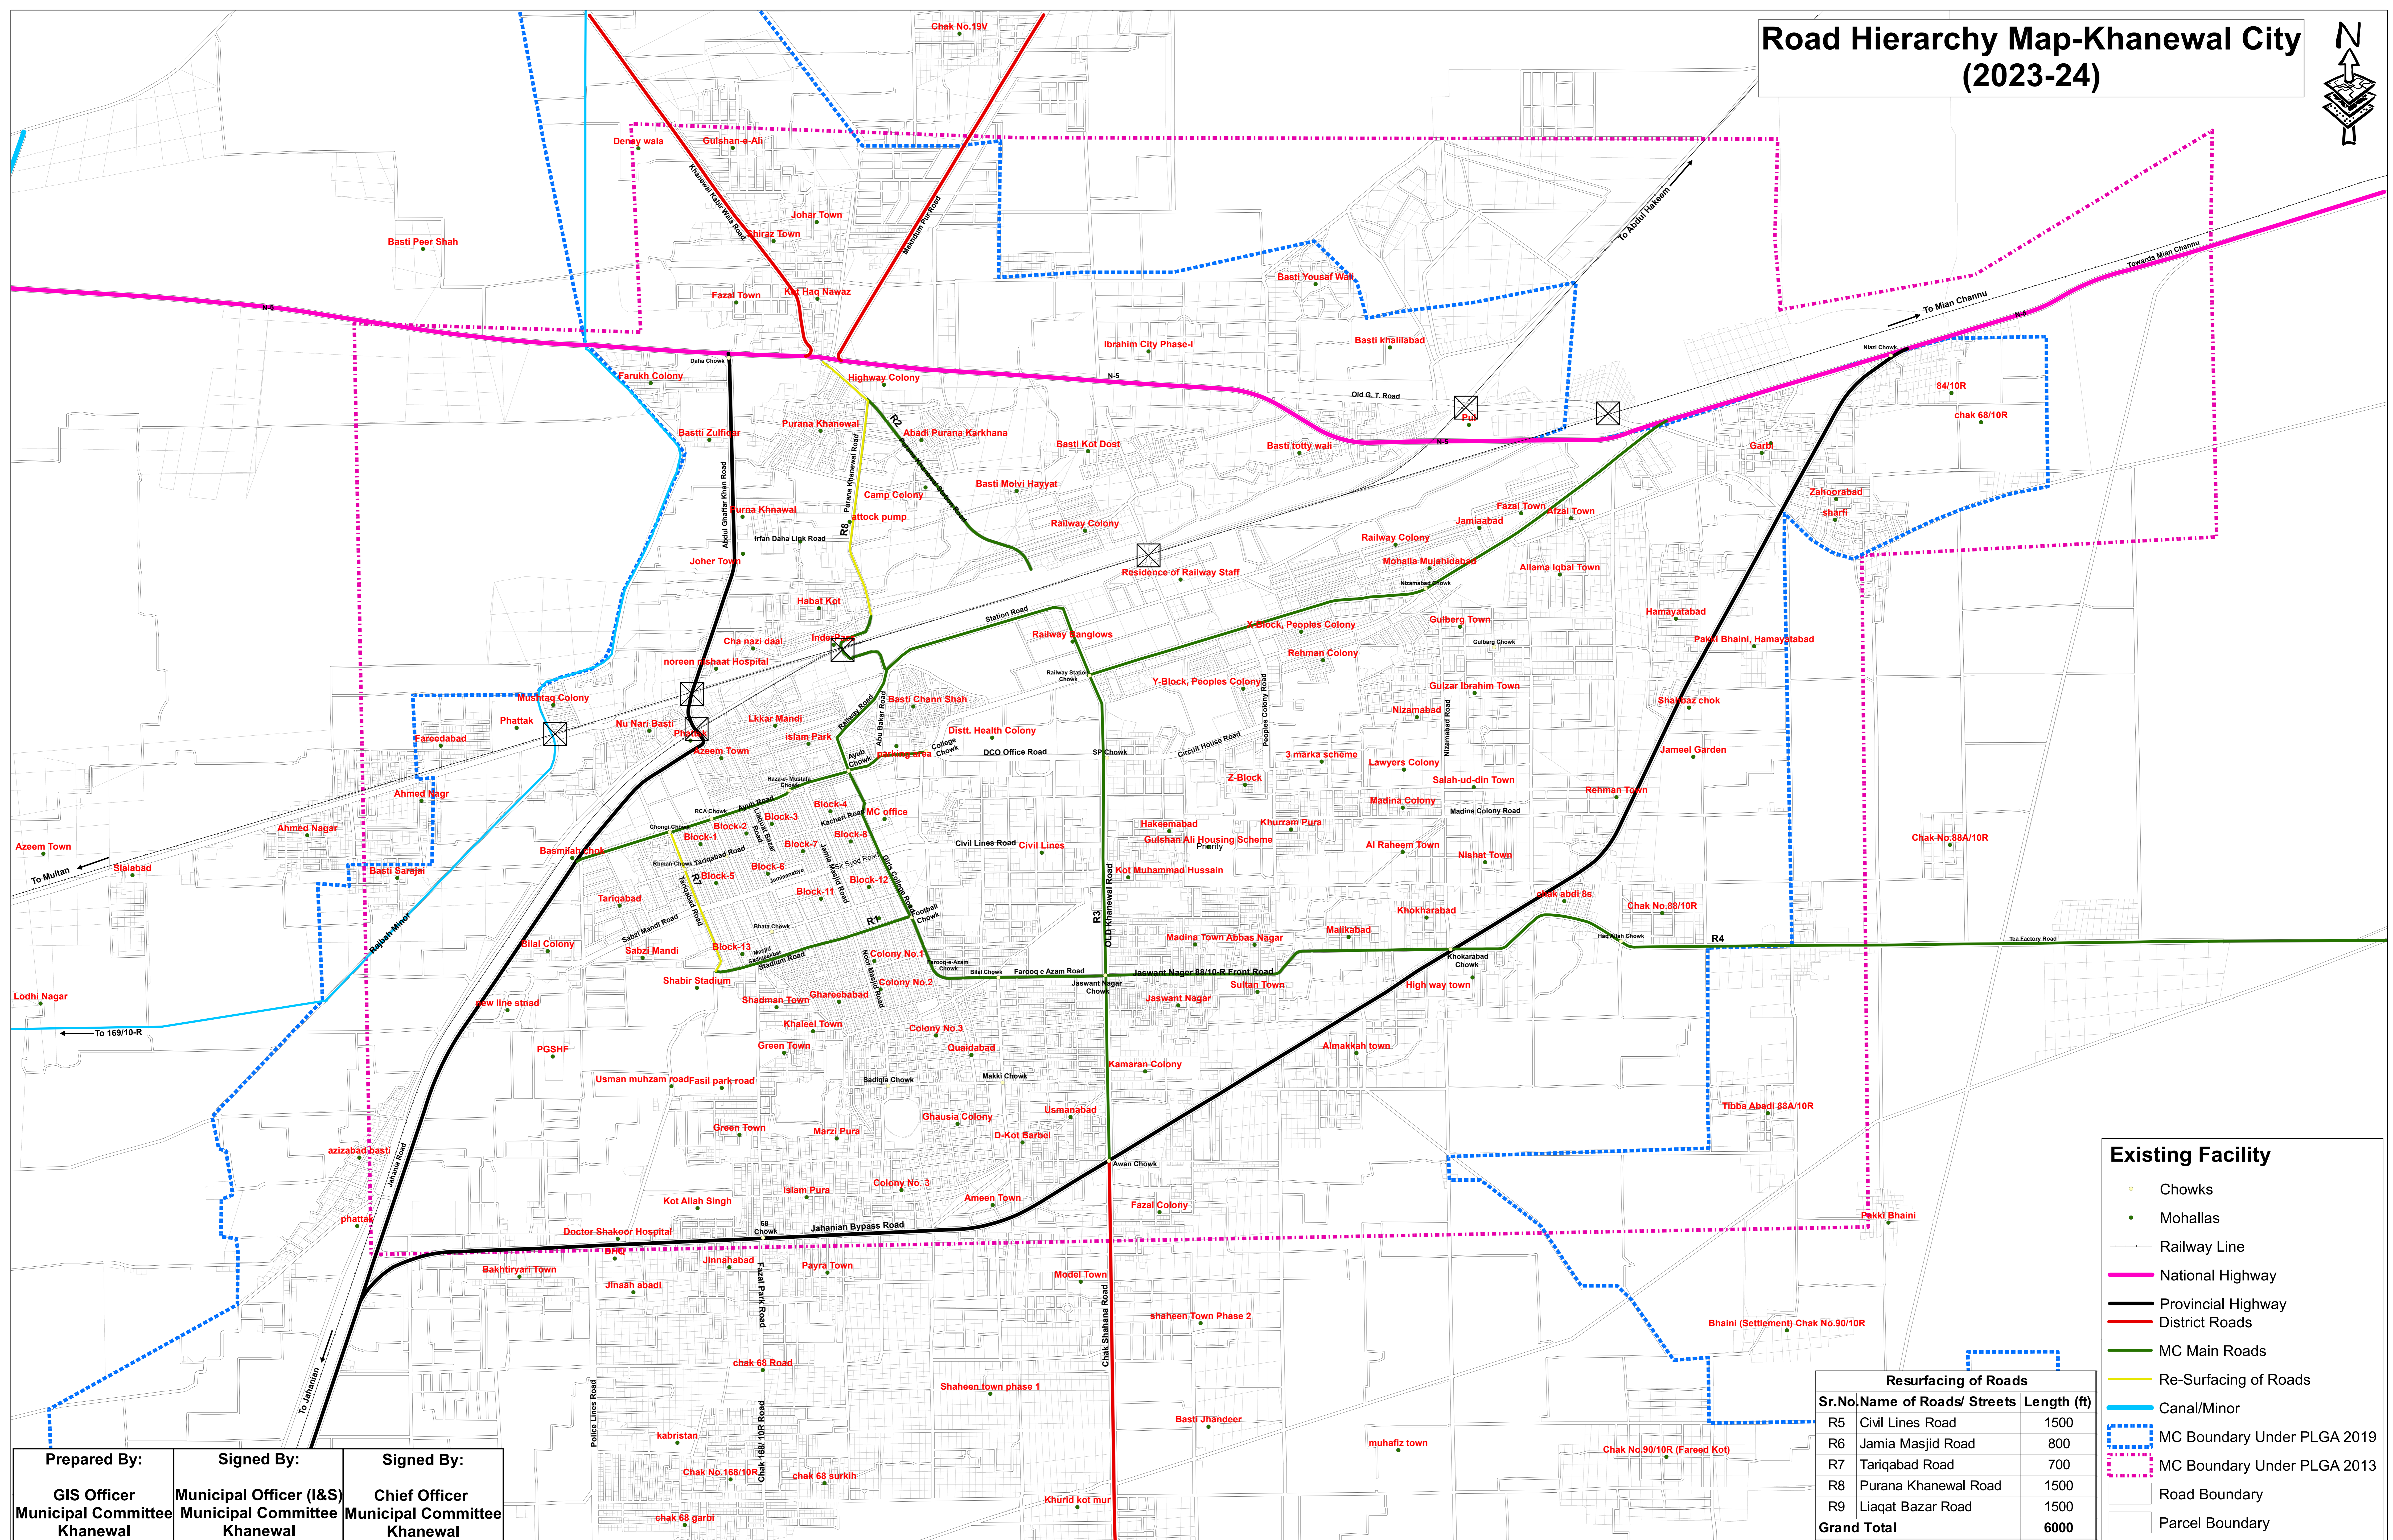

Road Hierarchy Map-Khanewal City (2023-24)

Existing Facility

- Chowks
- Mohallas
- Railway Line
- National Highway
- Provincial Highway
- District Roads
- MC Main Roads
- Re-Surfacing of Roads
- Canal/Minor
- MC Boundary Under PLGA 2019
- MC Boundary Under PLGA 2013
- Road Boundary
- Parcel Boundary

Resurfacing of Roads		
Sr.No.	Name of Roads/ Streets	Length (ft)
R5	Civil Lines Road	1500
R6	Jamia Masjid Road	800
R7	Tariqabad Road	700
R8	Purana Khanewal Road	1500
R9	Liaqat Bazar Road	1500
Grand Total		6000

PROJECT:
PUNJAB CITIES PROGRAM (PCP)

Map Code
 0622021223
Map Version
 1.5

DISCLAIMER:
 INFORMATION IS PROVIDED BY MC, PHED & OTHER SOURCES.

Scale:
 1:9,000

Date
 December 2023