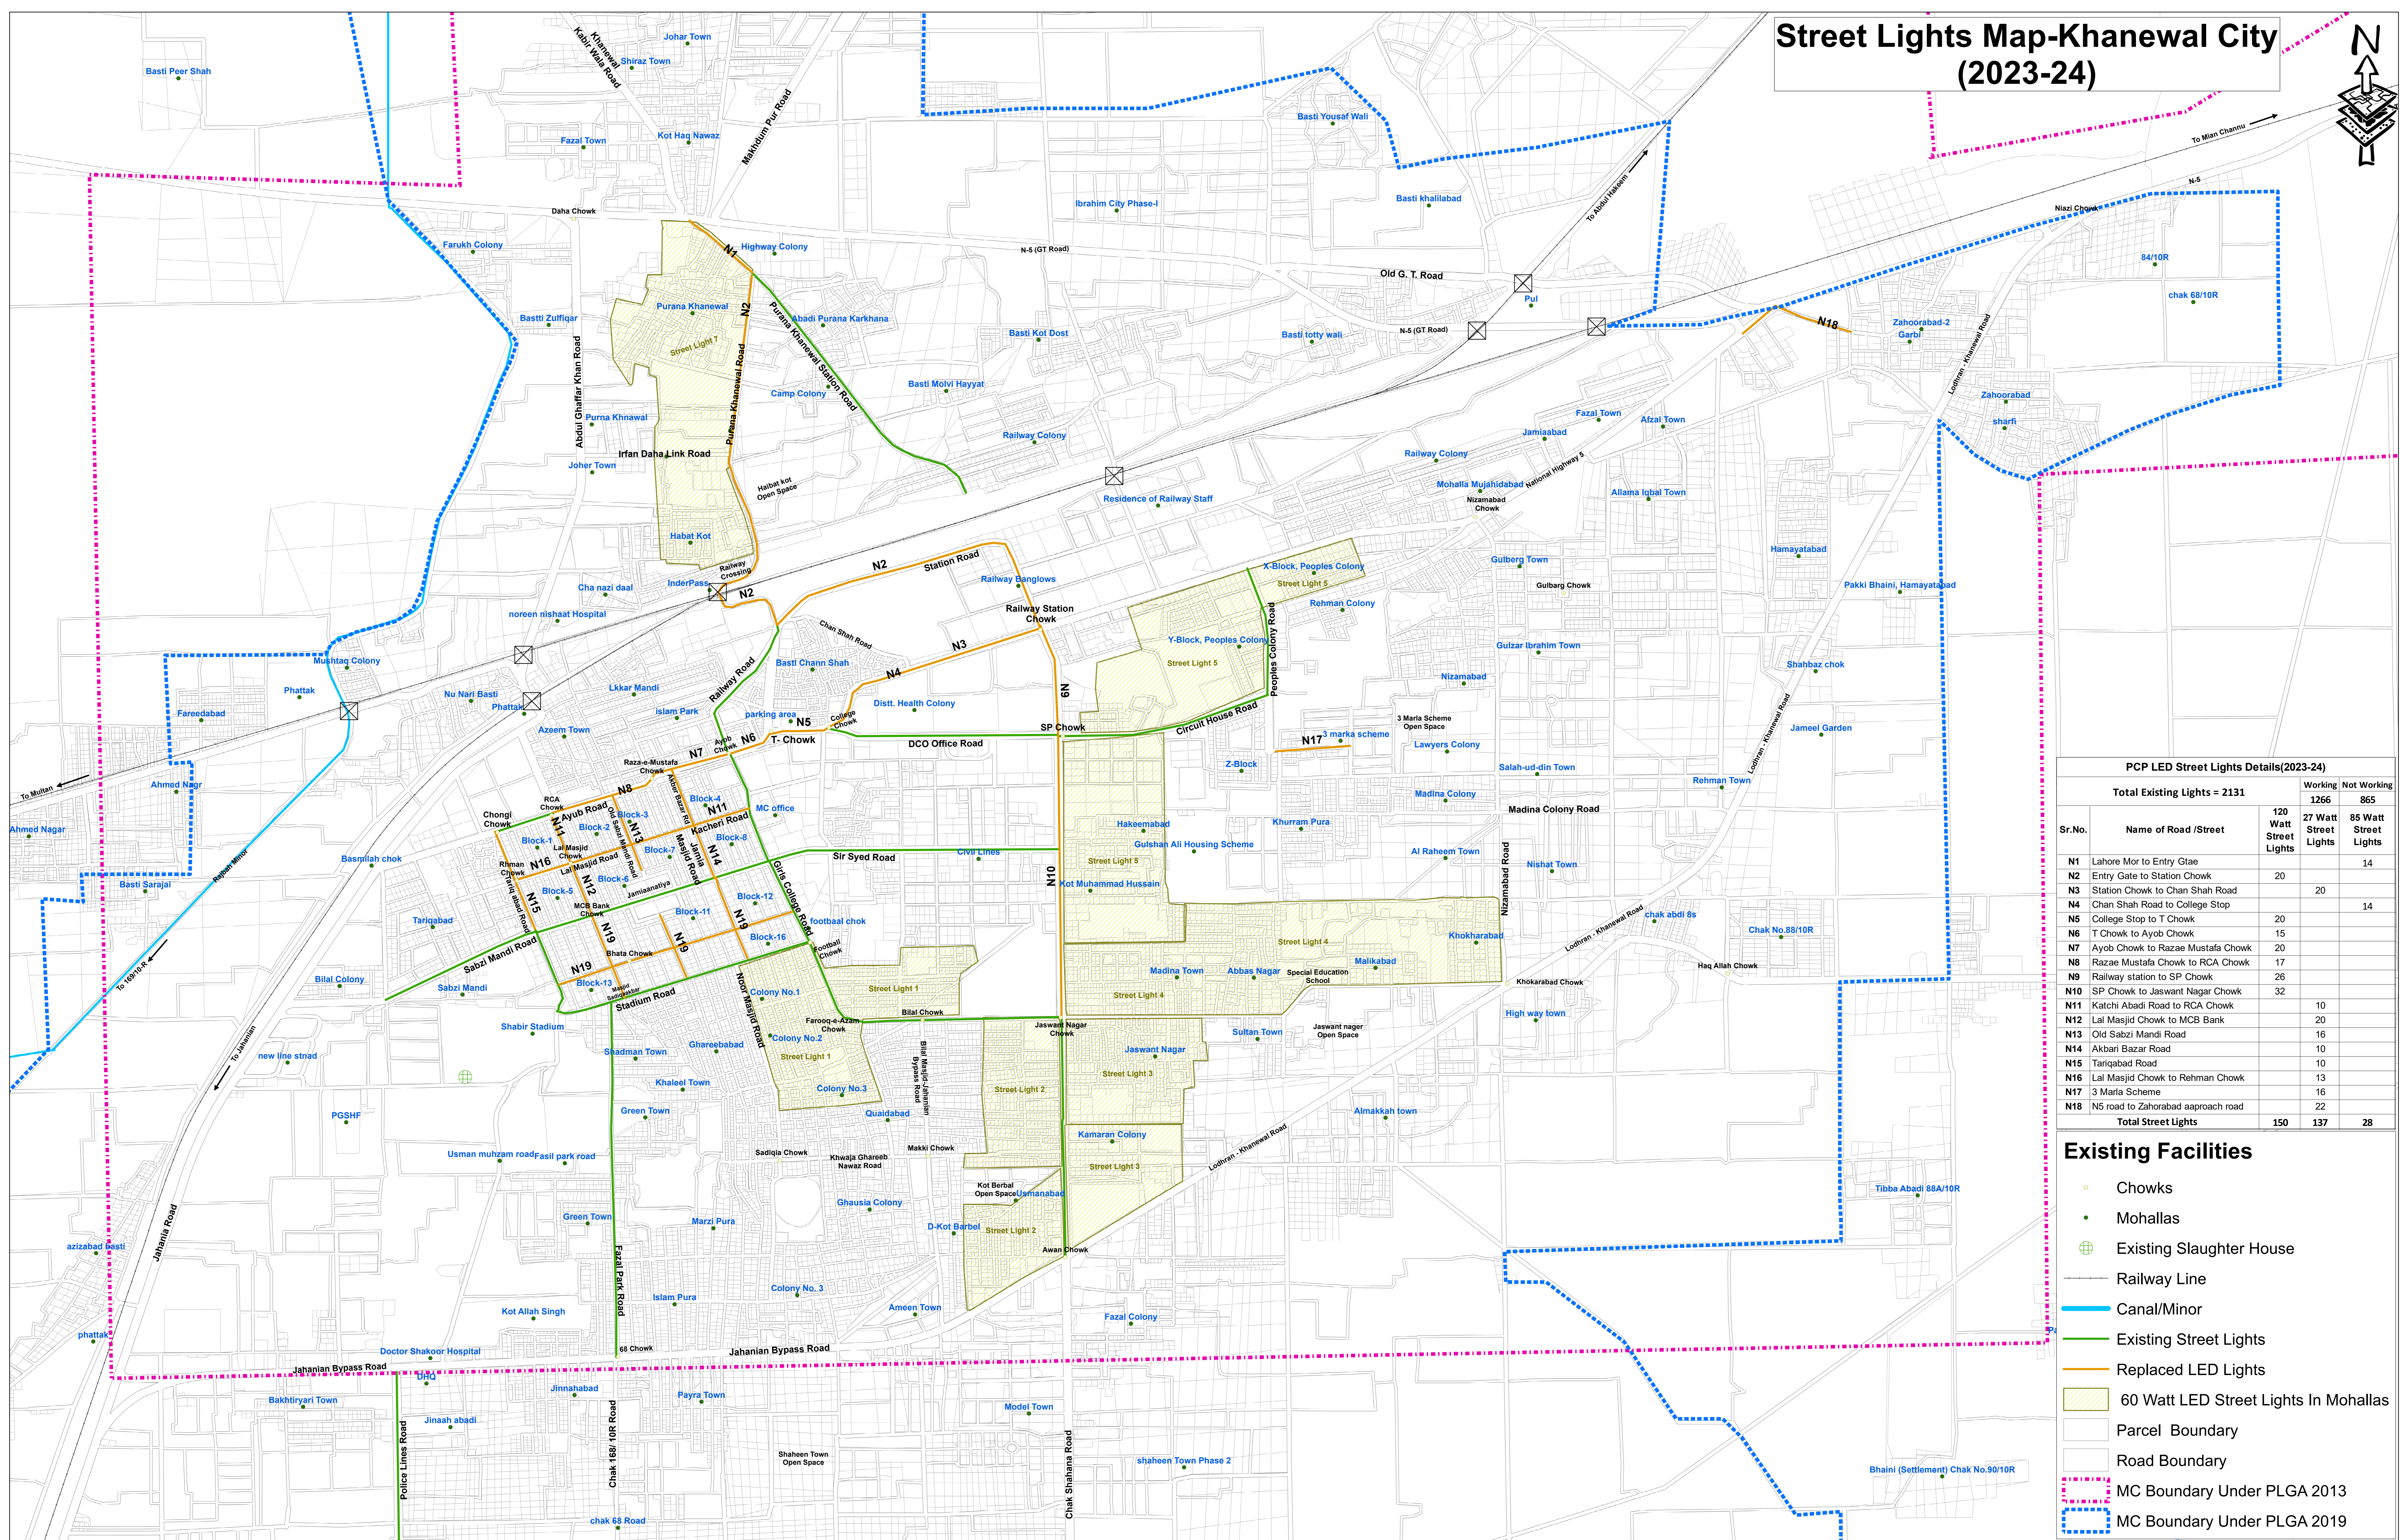

Street Lights Map-Khanewal City (2023-24)

PCP LED Street Lights Details(2023-24)				
Total Existing Lights = 2131				
Sr.No.	Name of Road /Street	120 Watt Street Lights	Working	Not Working
			1266	865
N1	Lahore Mor to Entry Gate			14
N2	Entry Gate to Station Chowk	20		
N3	Station Chowk to Chan Shah Road		20	
N4	Chan Shah Road to College Stop			14
N5	College Stop to T Chowk	20		
N6	T Chowk to Ayob Chowk	15		
N7	Ayob Chowk to Razae Mustafa Chowk	20		
N8	Razae Mustafa Chowk to RCA Chowk	17		
N9	Railway station to SP Chowk	26		
N10	SP Chowk to Jaswant Nagar Chowk	32		
N11	Katchi Abadi Road to RCA Chowk		10	
N12	Lal Masjid Chowk to MCB Bank		20	
N13	Old Sabzi Mandi Road		16	
N14	Akbari Bazar Road		10	
N15	Tariqabad Road		10	
N16	Lal Masjid Chowk to Rehman Chowk		13	
N17	3 Marla Scheme		16	
N18	N5 road to Zahorabad approach road		22	
Total Street Lights		150	137	28

- ### Existing Facilities
- Chowks
 - Mohallas
 - ⊕ Existing Slaughter House
 - Railway Line
 - Canal/Minor
 - Existing Street Lights
 - Replaced LED Lights
 - 60 Watt LED Street Lights In Mohallas
 - Parcel Boundary
 - Road Boundary
 - MC Boundary Under PLGA 2013
 - MC Boundary Under PLGA 2019