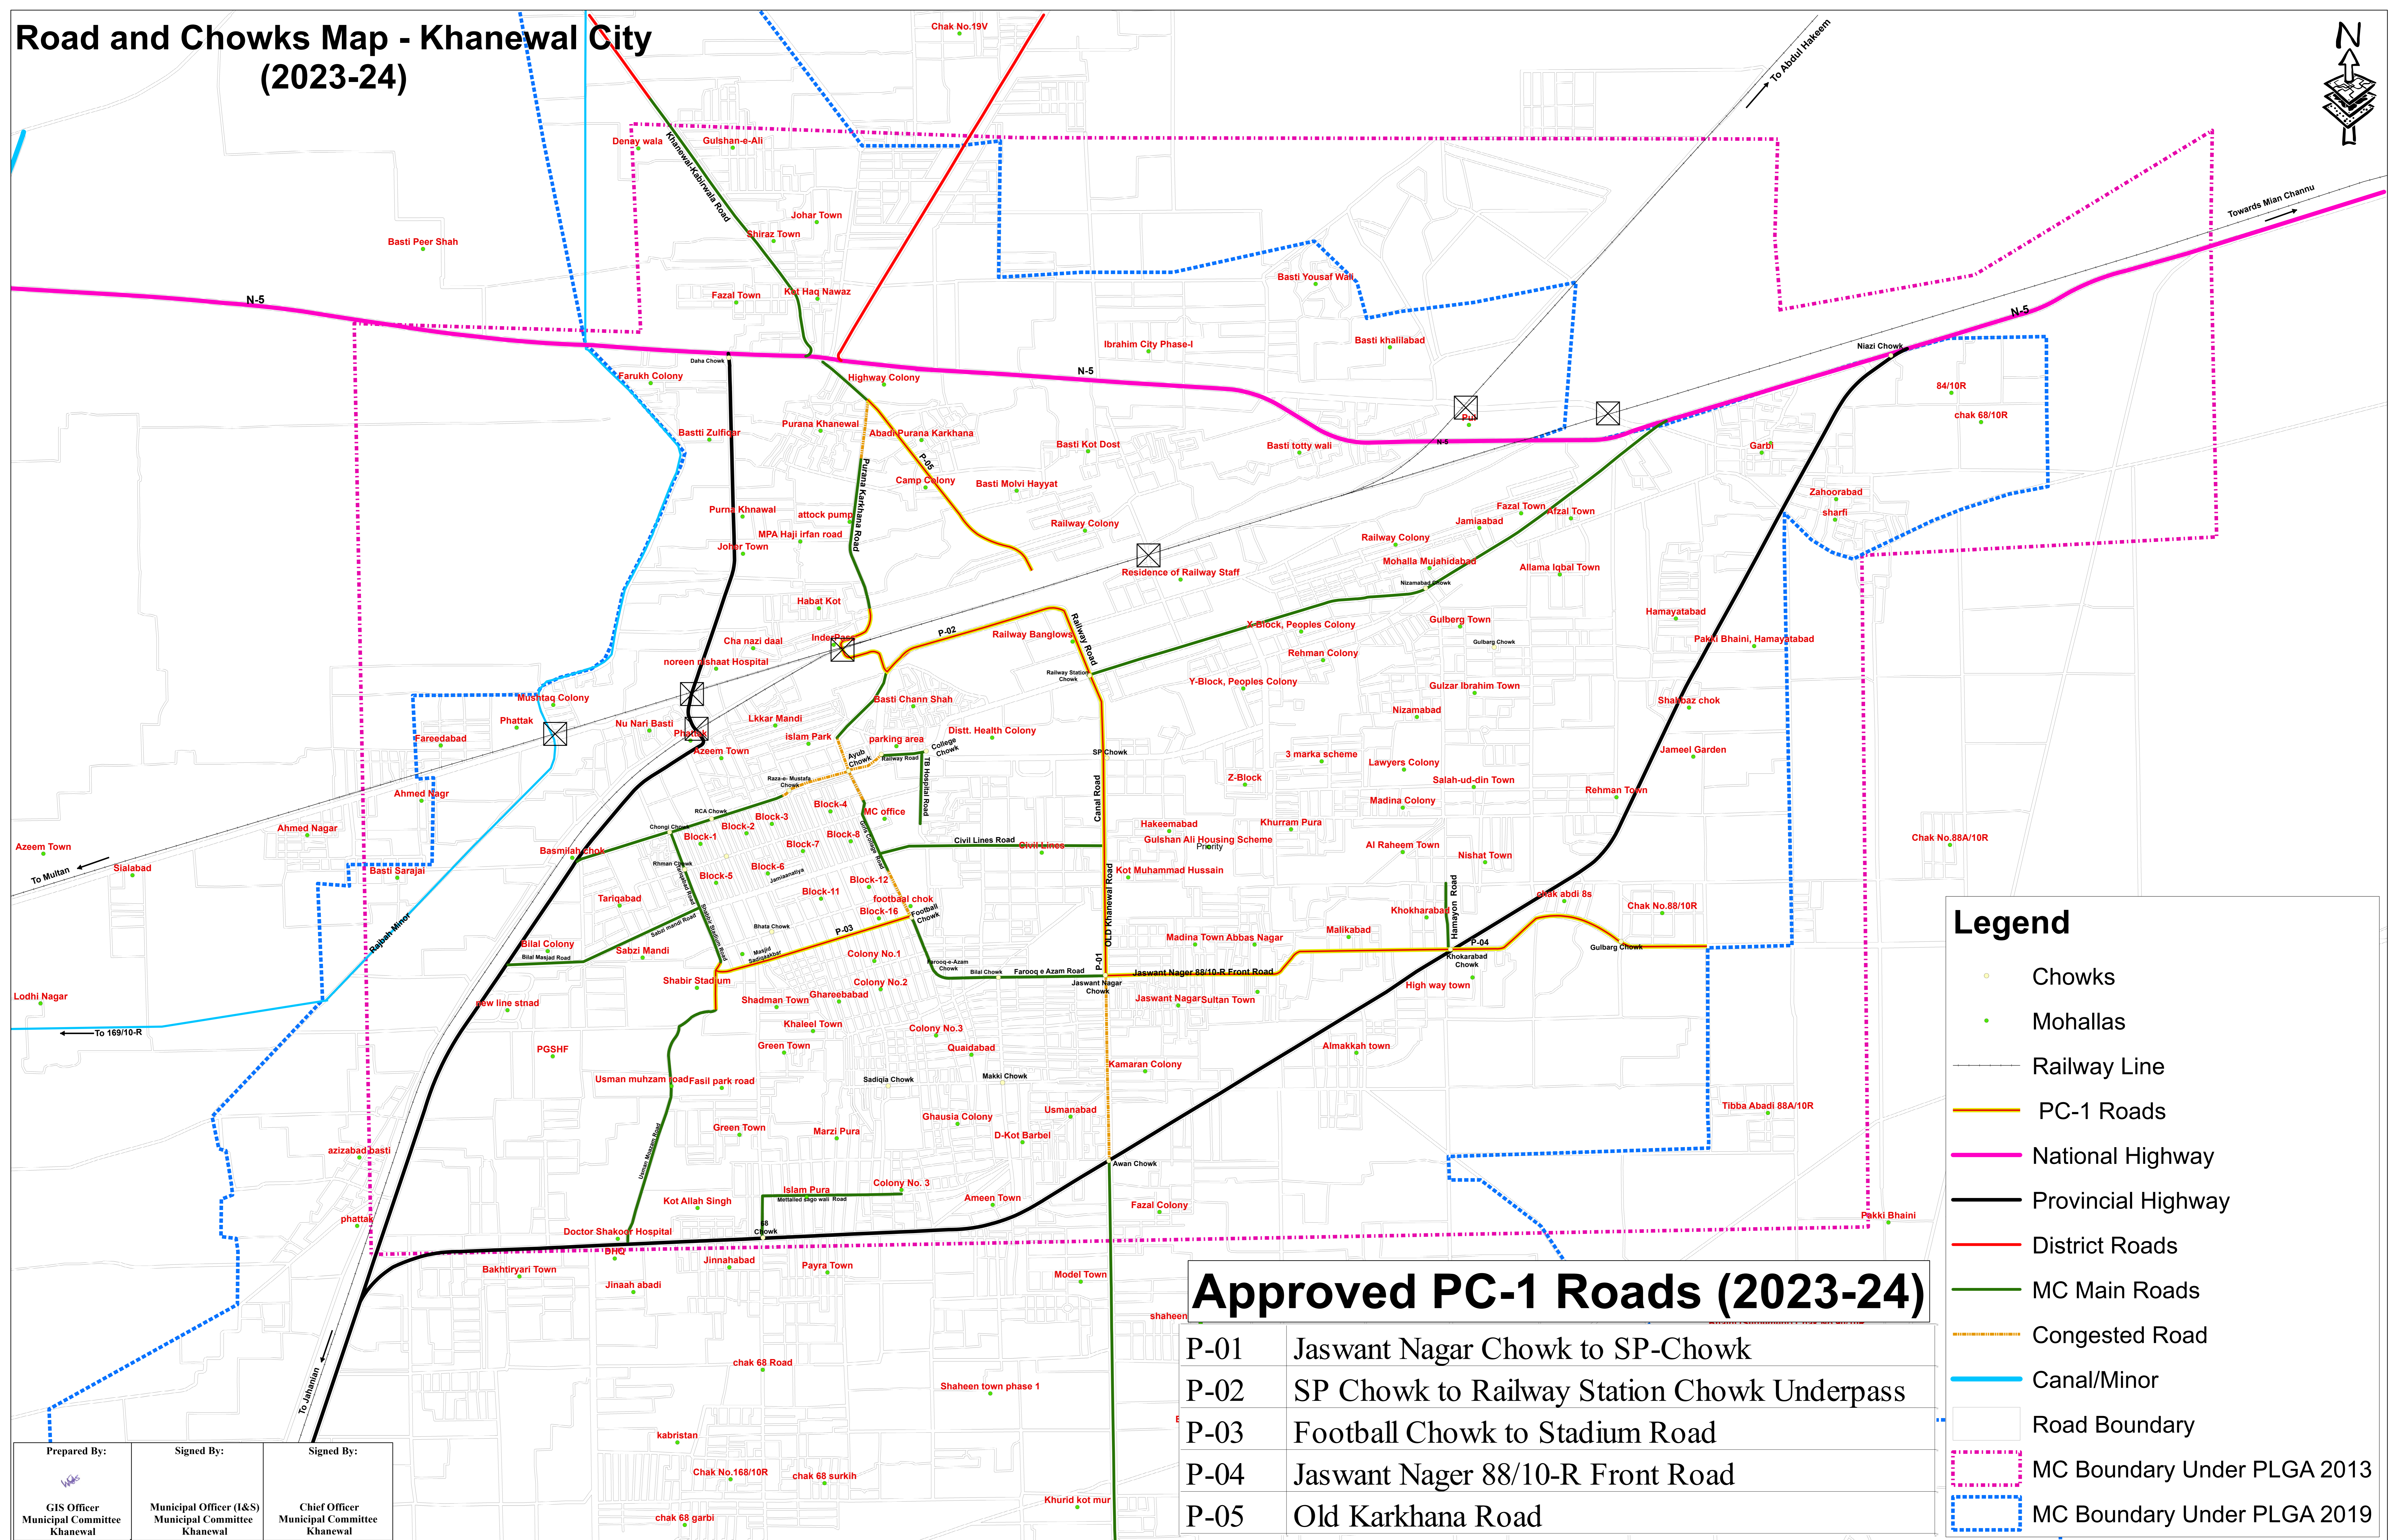

Road and Chowks Map - Khanewal City (2023-24)

Legend

- Chowks
- Mohallas
- Railway Line
- PC-1 Roads
- National Highway
- Provincial Highway
- District Roads
- MC Main Roads
- Congested Road
- Canal/Minor
- Road Boundary
- MC Boundary Under PLGA 2013
- MC Boundary Under PLGA 2019

Approved PC-1 Roads (2023-24)

P-01	Jaswant Nagar Chowk to SP-Chowk
P-02	SP Chowk to Railway Station Chowk Underpass
P-03	Football Chowk to Stadium Road
P-04	Jaswant Nager 88/10-R Front Road
P-05	Old Karkhana Road

PROJECT:
PUNJAB CITIES PROGRAM (PCP)

Map Code
0622020324
Map Version
1.5

DISCLAIMER:
INFORMATION IS PROVIDED BY MC, PHED & OTHER SOURCES.

Scale:
1:8,000

Date
March 2024