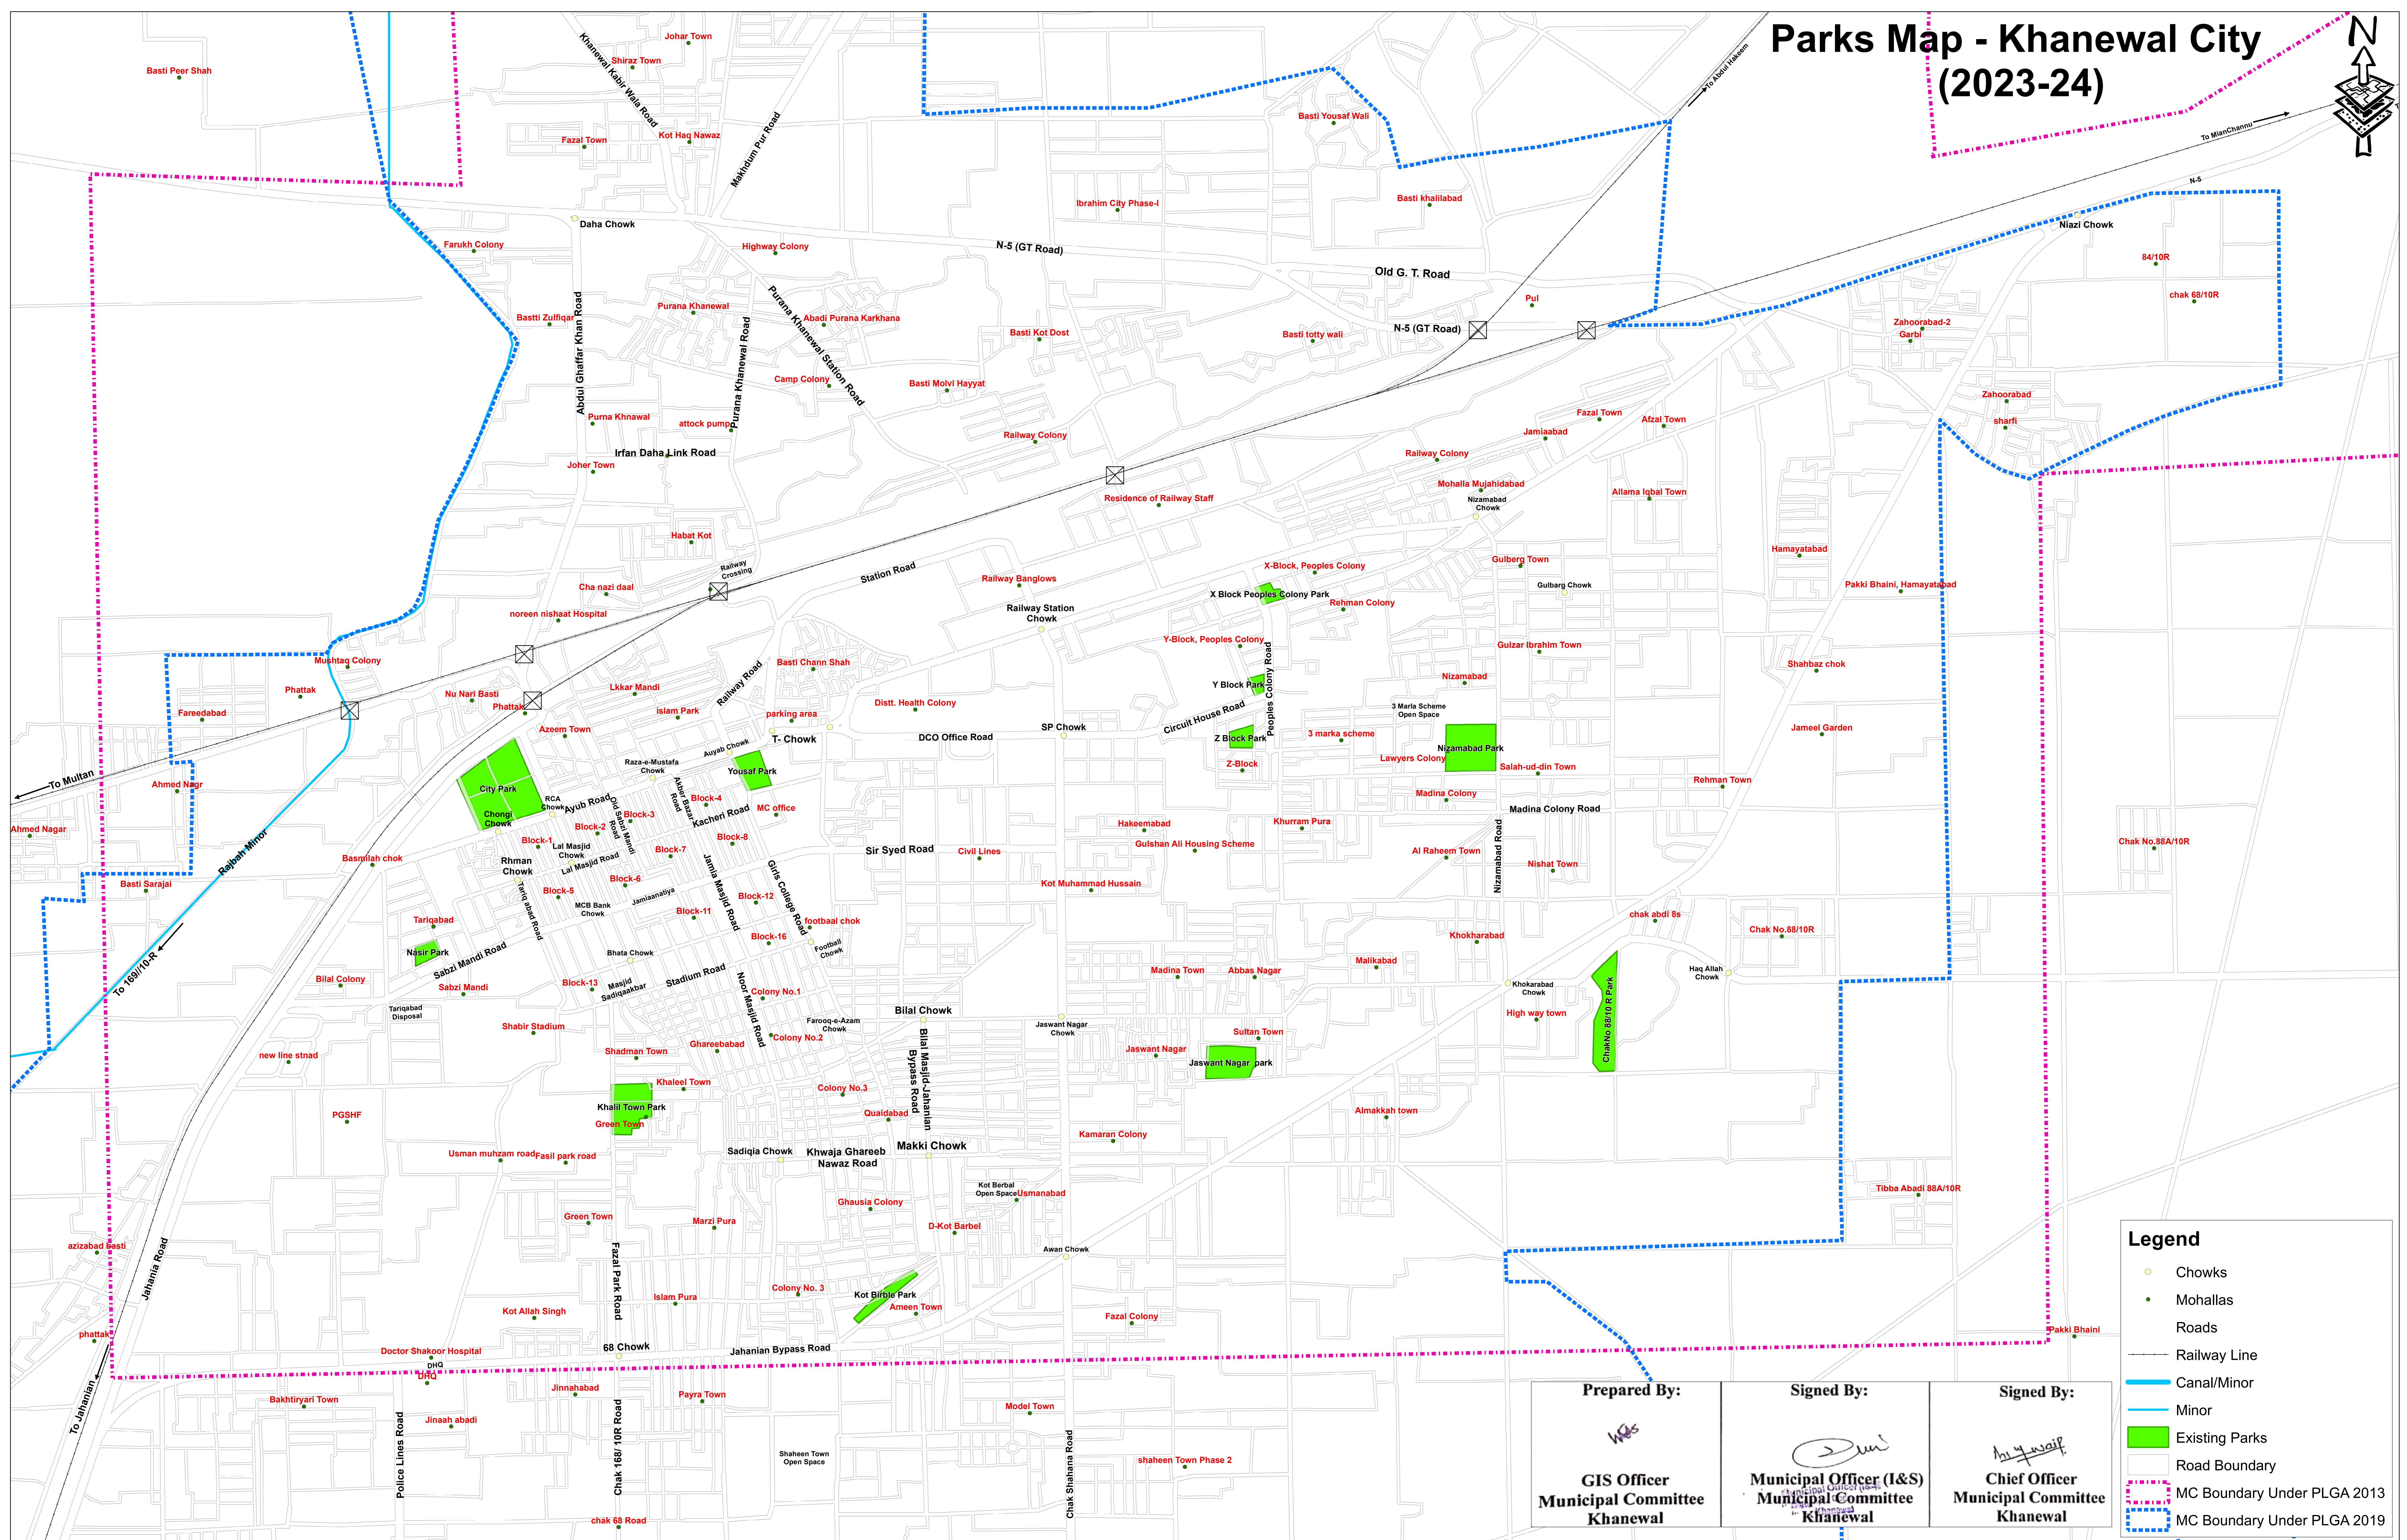

# Parks Map - Khanewal City (2023-24)

**Legend**

- Chowks
- Mohallas
- Roads
- Railway Line
- Canal/Minor
- Minor
- Existing Parks
- Road Boundary
- MC Boundary Under PLGA 2013
- MC Boundary Under PLGA 2019

**PUNJAB MUNICIPAL DEVELOPEMENT FUND COMPANY**

**PROJECT:**  
PUNJAB CITIES PROGRAM (PCP)

**Map Code**  
0622060424  
**Map Version**  
1.5

**DISCLAIMER:**  
INFORMATION IS PROVIDED BY MC, PHED & OTHER SOURCES.

**Scale:**  
1:7,000

**Date**  
April 2024