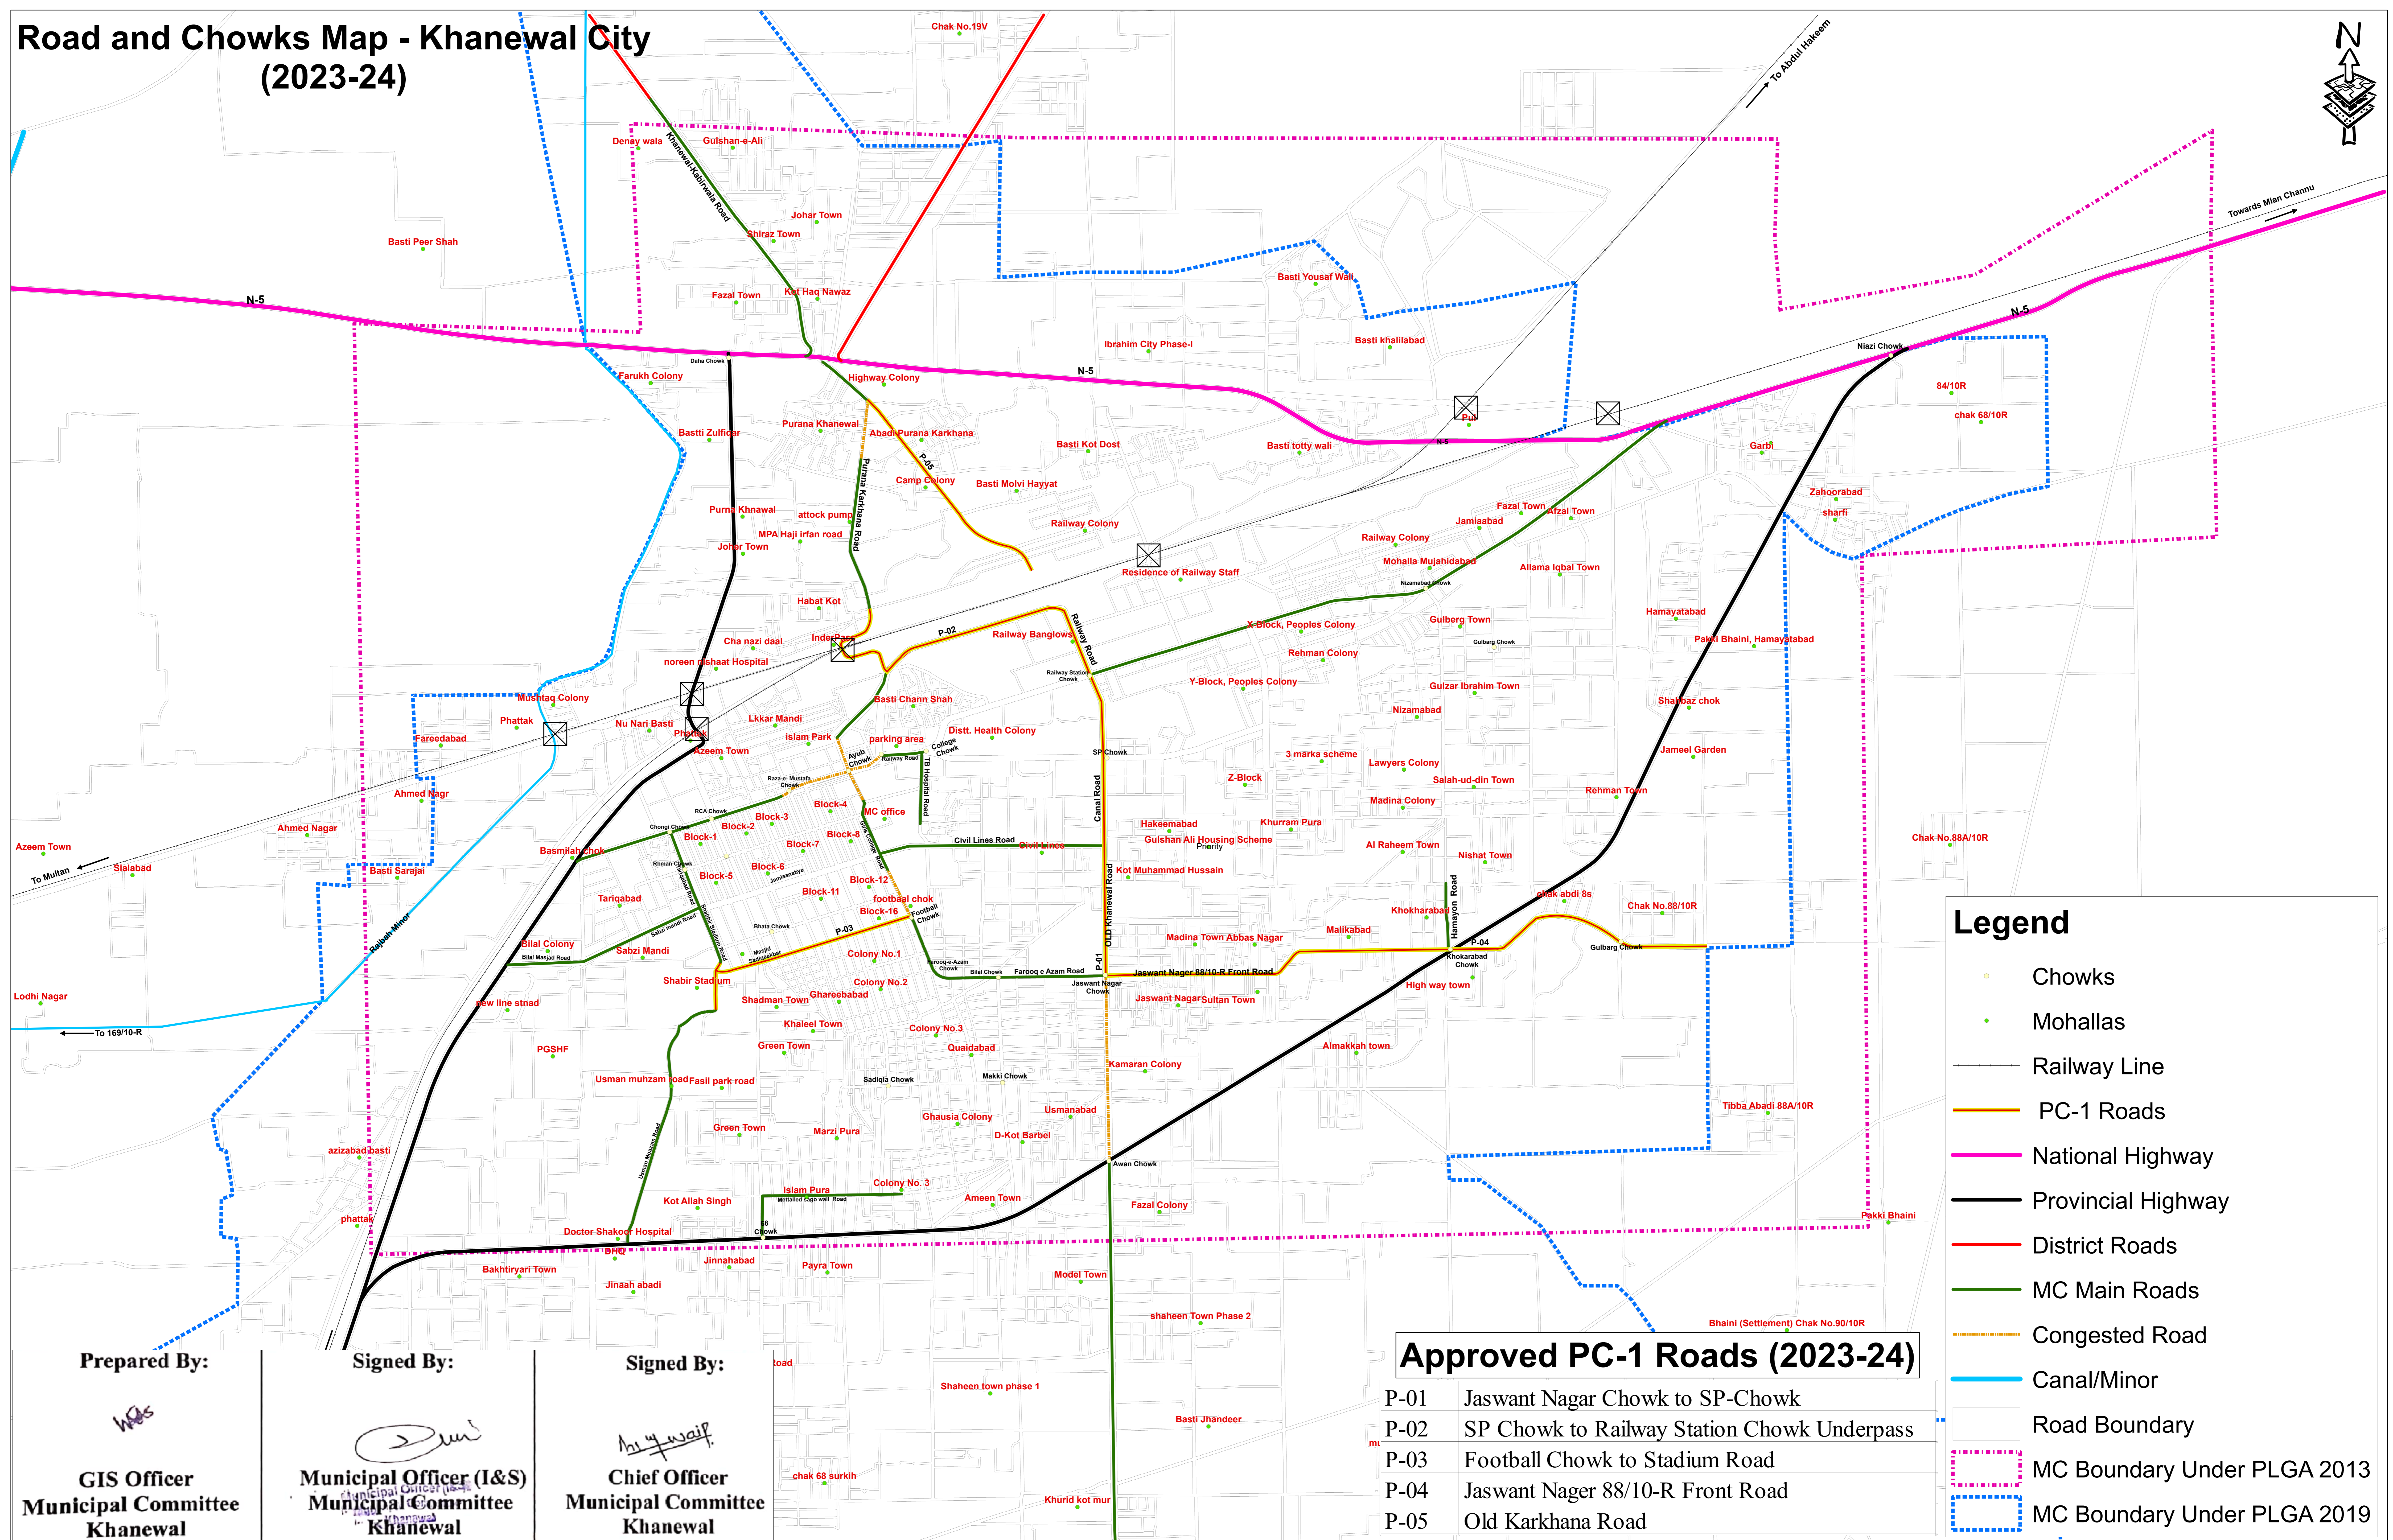

Road and Chowks Map - Khanewal City (2023-24)

Legend

- Chowks
- Mohallas
- Railway Line
- PC-1 Roads
- National Highway
- Provincial Highway
- District Roads
- MC Main Roads
- Congested Road
- Canal/Minor
- Road Boundary
- MC Boundary Under PLGA 2013
- MC Boundary Under PLGA 2019

Approved PC-1 Roads (2023-24)

P-01	Jaswant Nagar Chowk to SP-Chowk
P-02	SP Chowk to Railway Station Chowk Underpass
P-03	Football Chowk to Stadium Road
P-04	Jaswant Nager 88/10-R Front Road
P-05	Old Karkhana Road

PUNJAB MUNICIPAL DEVELOPEMENT FUND COMPANY

PROJECT:
PUNJAB CITIES PROGRAM (PCP)

Map Code
0622020424
Map Version
1.5

DISCLAIMER:
INFORMATION IS PROVIDED BY MC, PHED & OTHER SOURCES.

Scale:
1:8,000

Date
April 2024