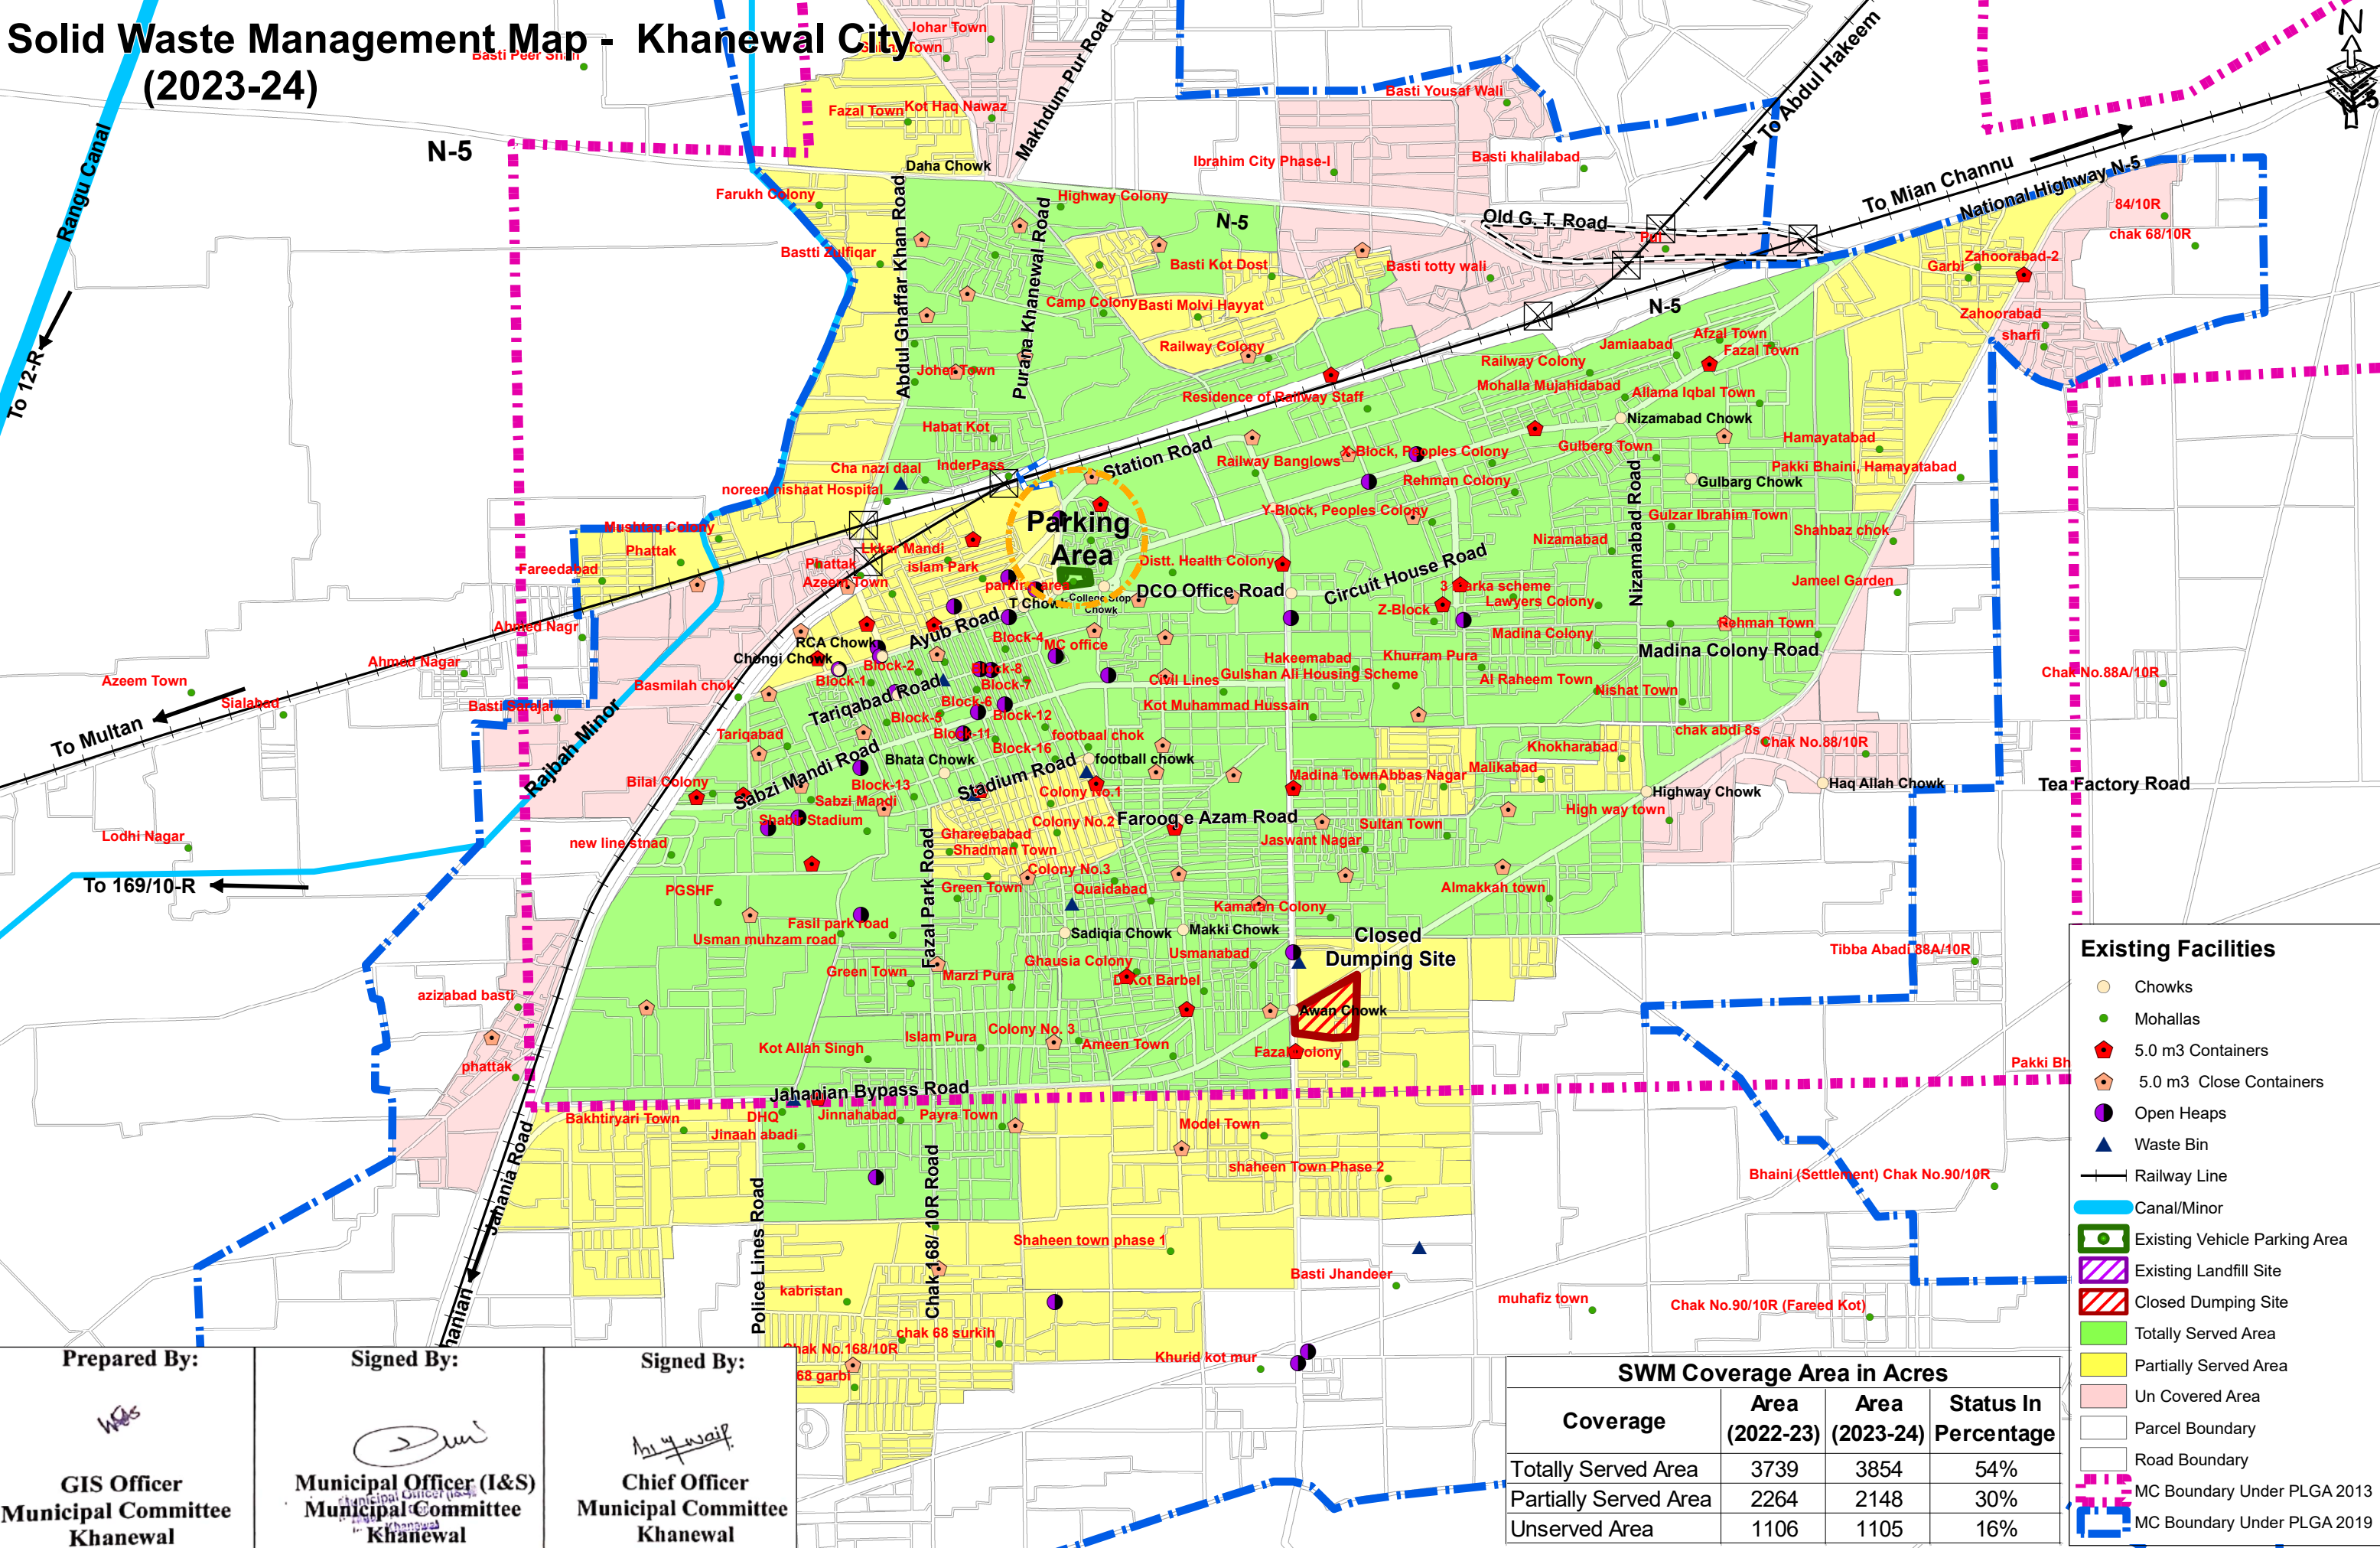

Solid Waste Management Map - Khanewal City (2023-24)

SWM Coverage Area in Acres

Coverage	Area (2022-23)	Area (2023-24)	Status In Percentage
Totally Served Area	3739	3854	54%
Partially Served Area	2264	2148	30%
Unserviced Area	1106	1105	16%