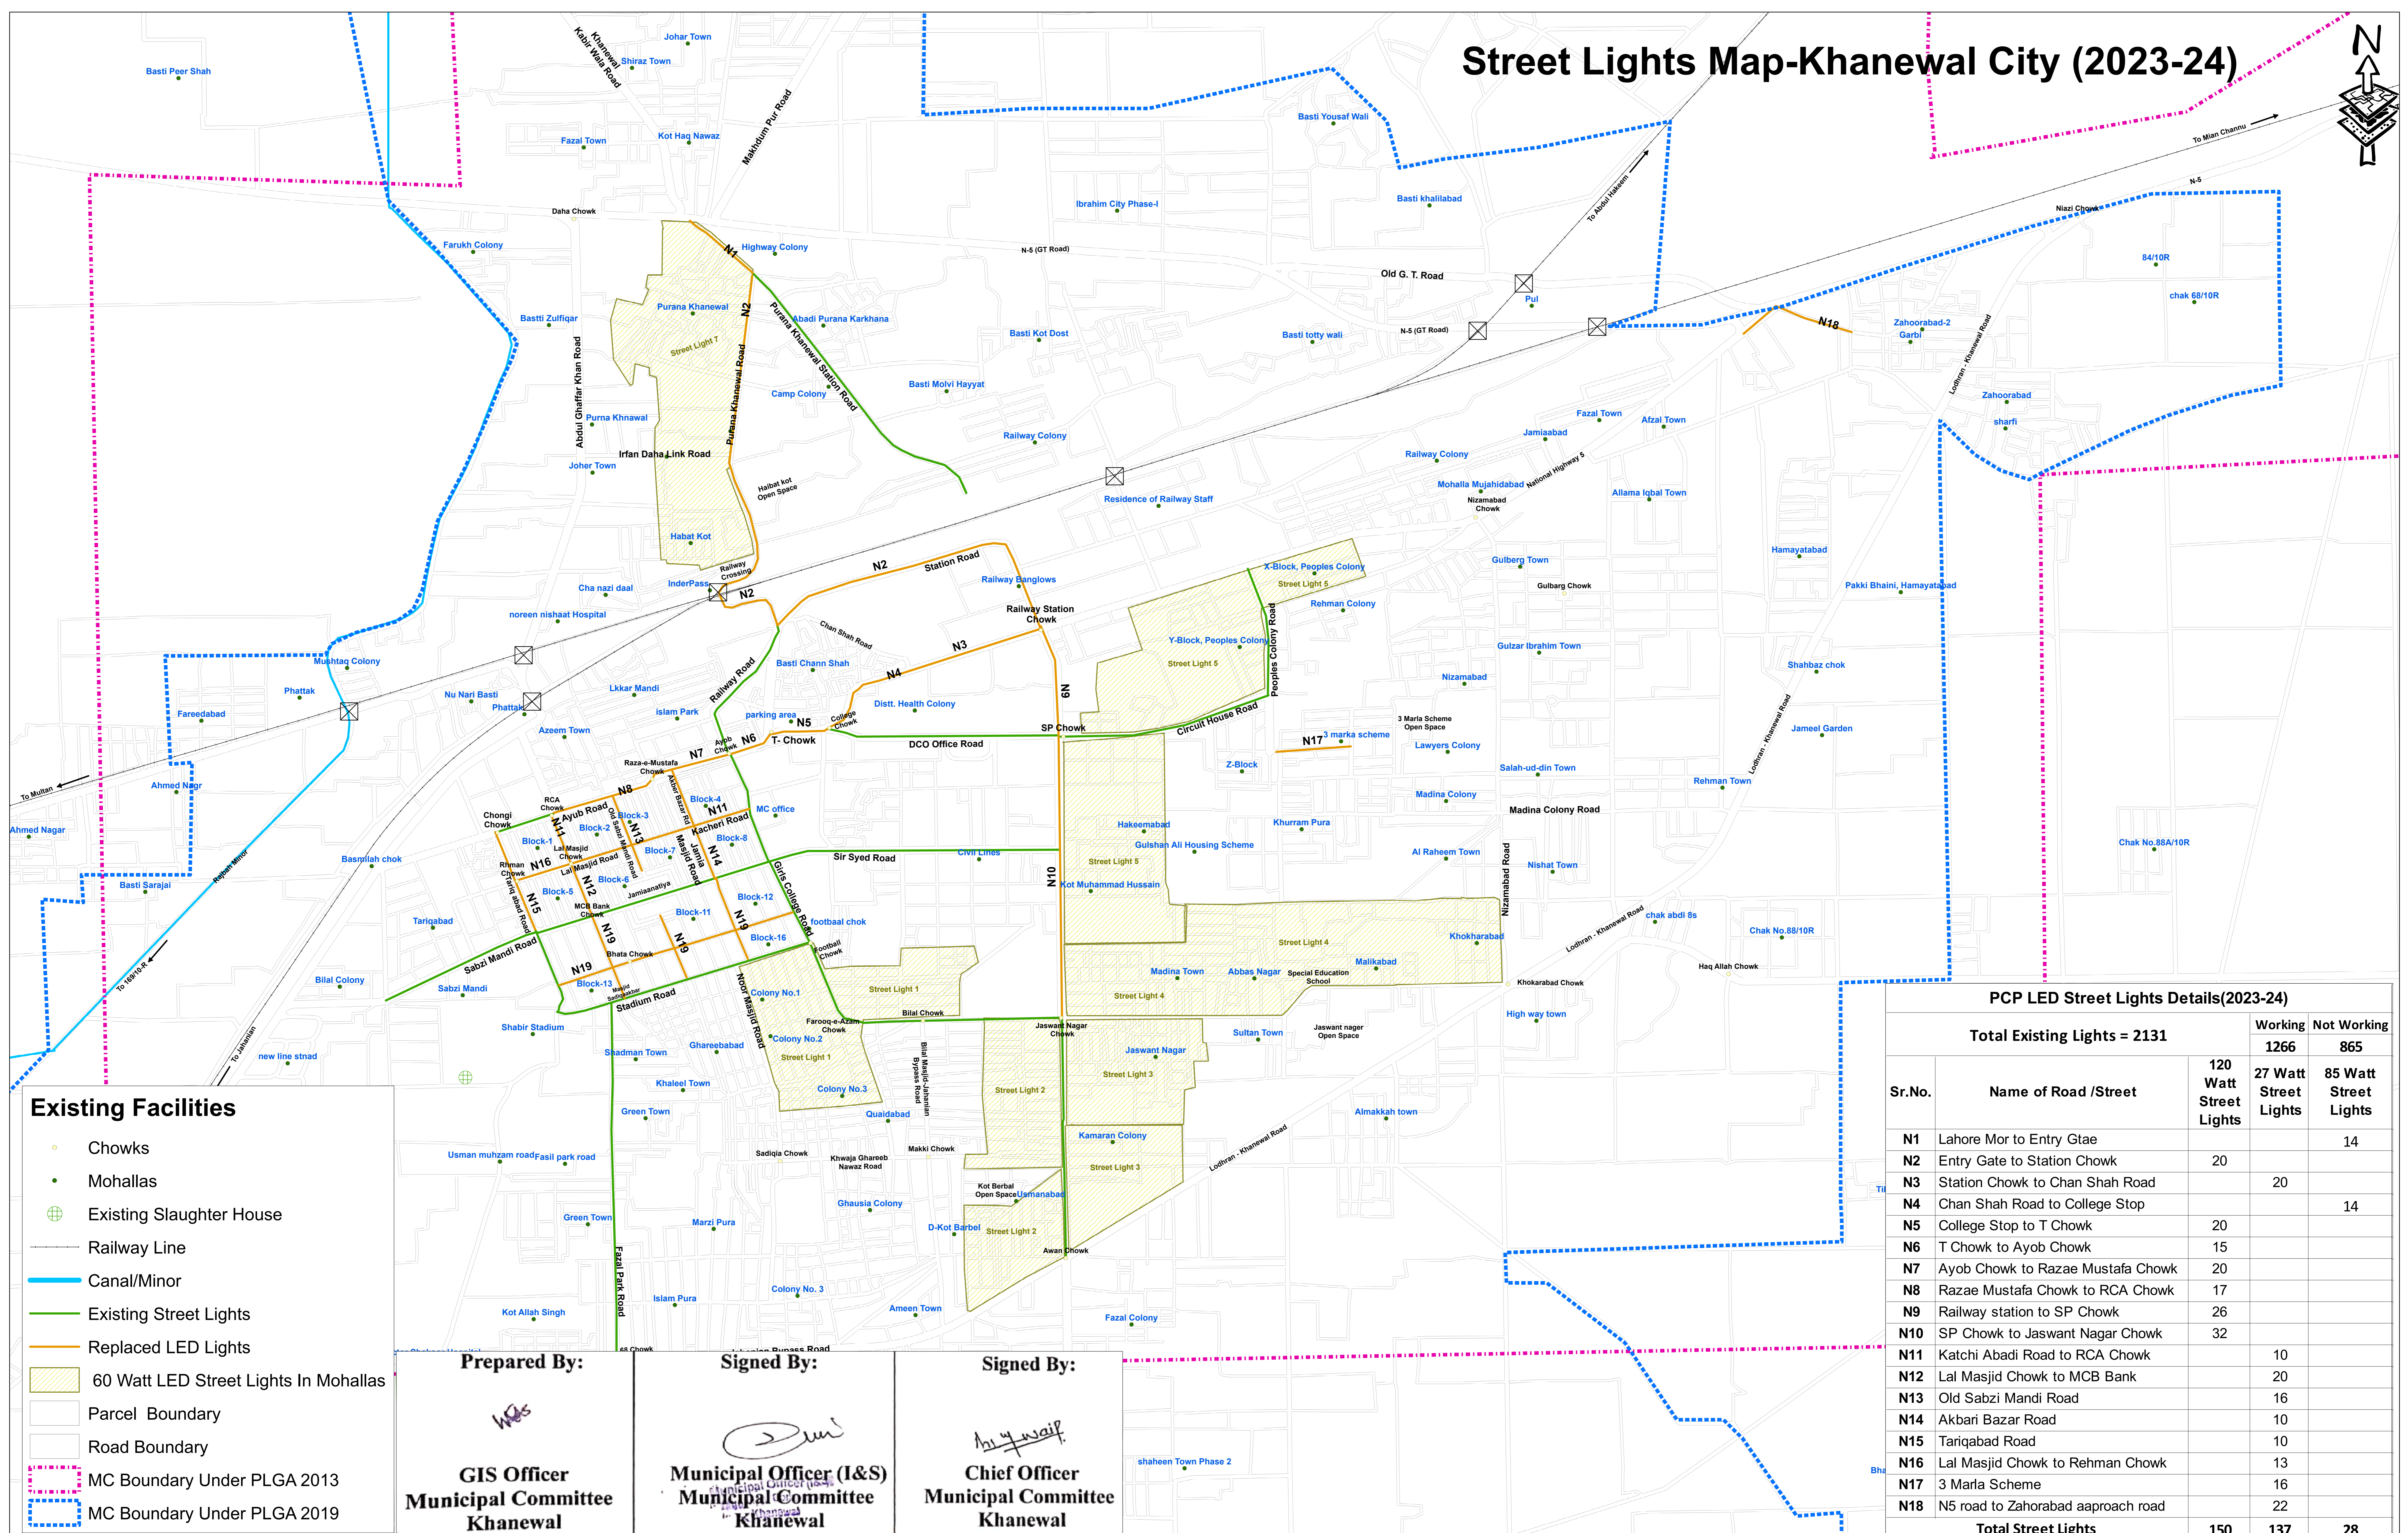

Street Lights Map-Khanewal City (2023-24)

Existing Facilities

- Chowks
- Mohallas
- ⊕ Existing Slaughter House
- Railway Line
- Canal/Minor
- Existing Street Lights
- Replaced LED Lights
- 60 Watt LED Street Lights In Mohallas
- Parcel Boundary
- Road Boundary
- MC Boundary Under PLGA 2013
- MC Boundary Under PLGA 2019

Prepared By:

GIS Officer
Municipal Committee
Khanewal

Signed By:

Municipal Officer (I&S)
Municipal Committee
Khanewal

Signed By:

Chief Officer
Municipal Committee
Khanewal

PCP LED Street Lights Details(2023-24)

Total Existing Lights = 2131		Working 1266	Not Working 865	
Sr.No.	Name of Road /Street	120 Watt Street Lights	27 Watt Street Lights	85 Watt Street Lights
N1	Lahore Mor to Entry Gate			14
N2	Entry Gate to Station Chowk	20		
N3	Station Chowk to Chan Shah Road		20	
N4	Chan Shah Road to College Stop			14
N5	College Stop to T Chowk	20		
N6	T Chowk to Ayob Chowk	15		
N7	Ayob Chowk to Razaee Mustafa Chowk	20		
N8	Razaee Mustafa Chowk to RCA Chowk	17		
N9	Railway station to SP Chowk	26		
N10	SP Chowk to Jaswant Nagar Chowk	32		
N11	Katchi Abadi Road to RCA Chowk		10	
N12	Lal Masjid Chowk to MCB Bank		20	
N13	Old Sabzi Mandi Road		16	
N14	Akbari Bazar Road		10	
N15	Tariqabad Road		10	
N16	Lal Masjid Chowk to Rehman Chowk		13	
N17	3 Marla Scheme		16	
N18	N5 road to Zahorabad approach road		22	
Total Street Lights		150	137	28